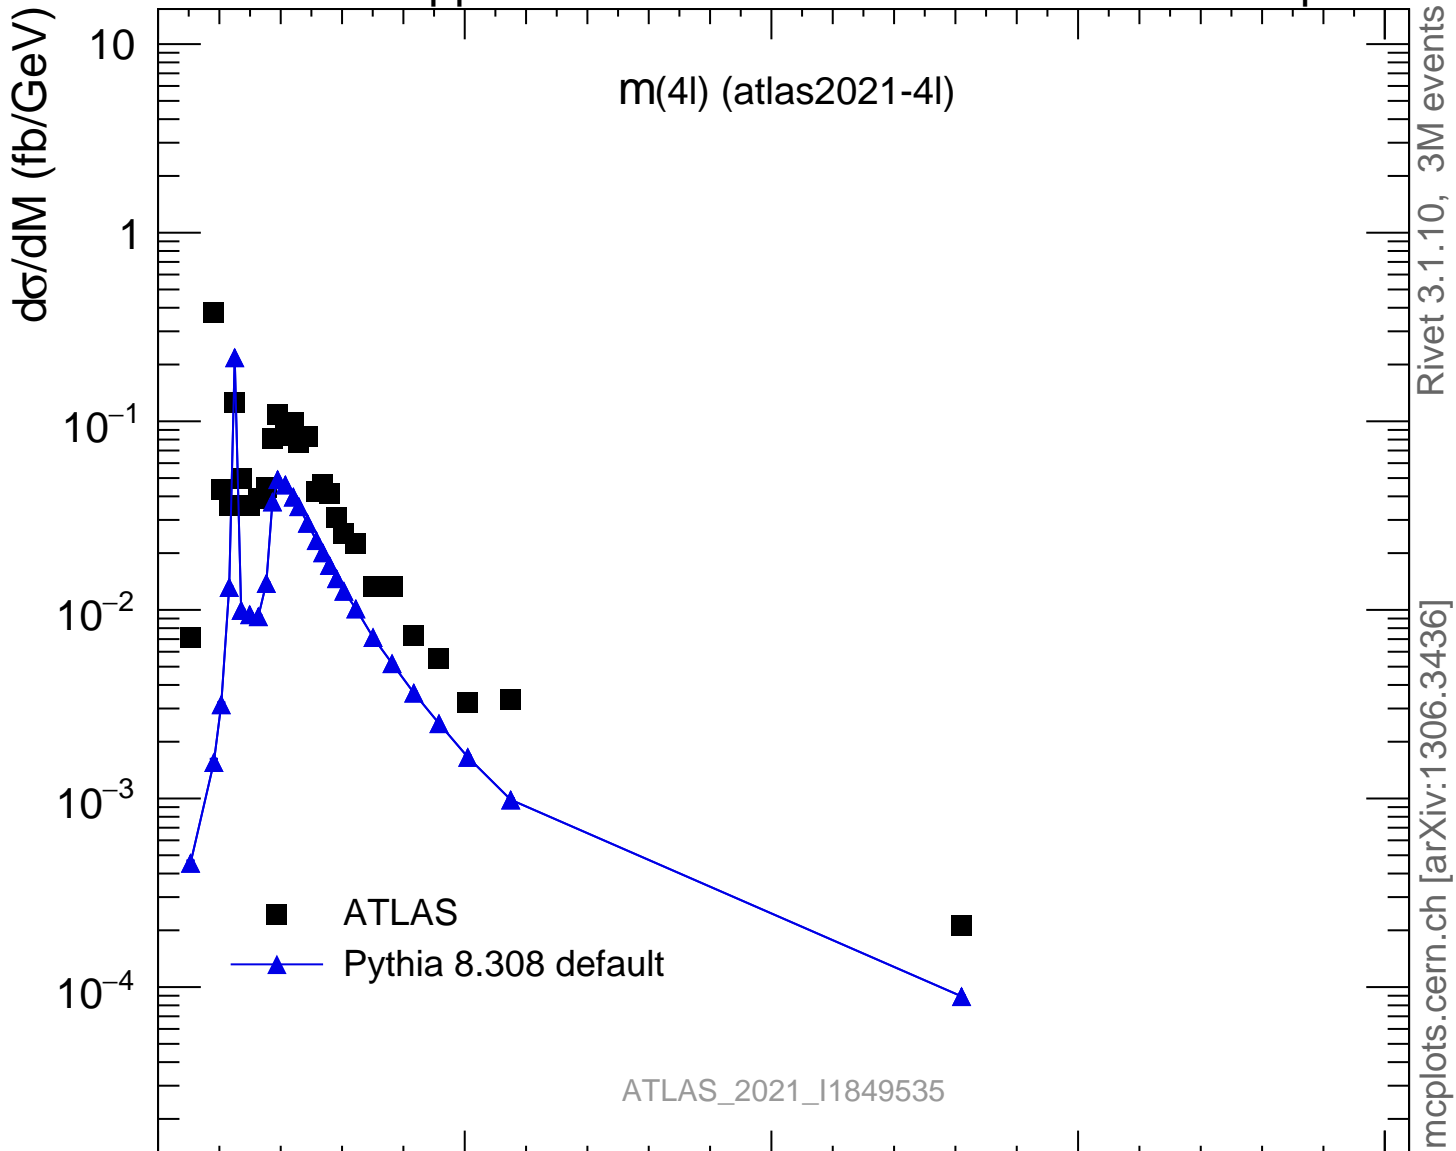

13000 GeV pp

4-lepton

Rivet 3.1.10, 3M events
mcplots.cern.ch [arXiv:1306.3436]