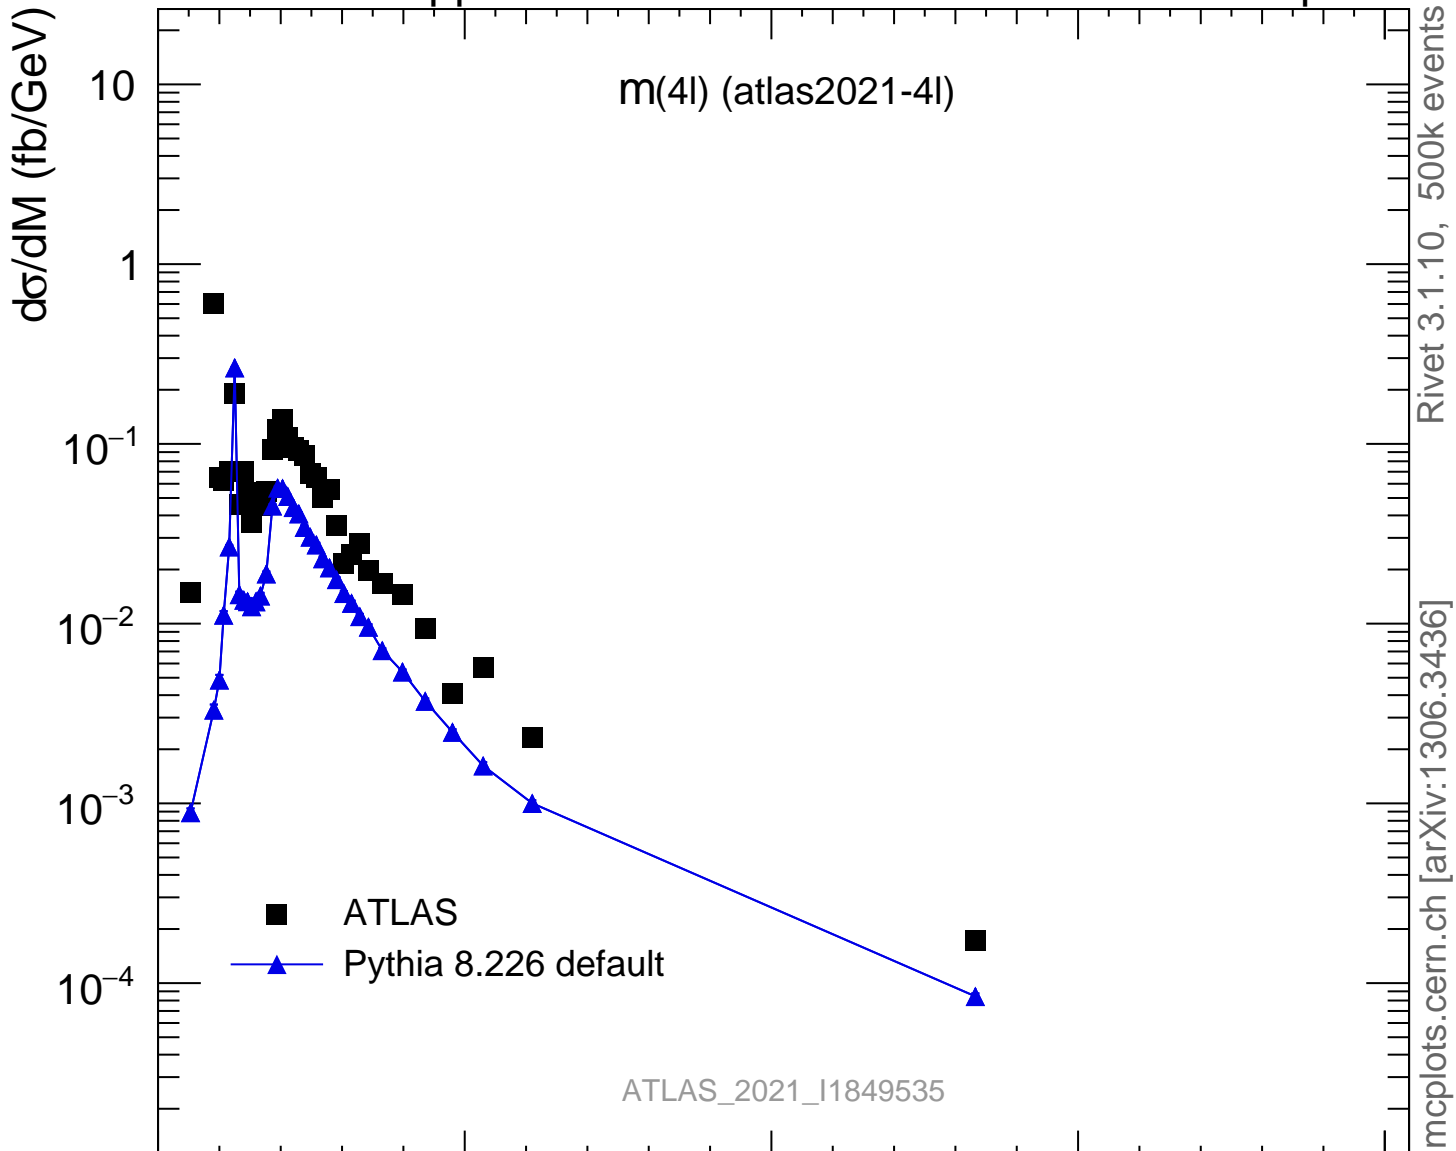

13000 GeV pp

4-lepton

Rivet 3.1.10, 500k events  
mcplots.cern.ch [arXiv:1306.3436]