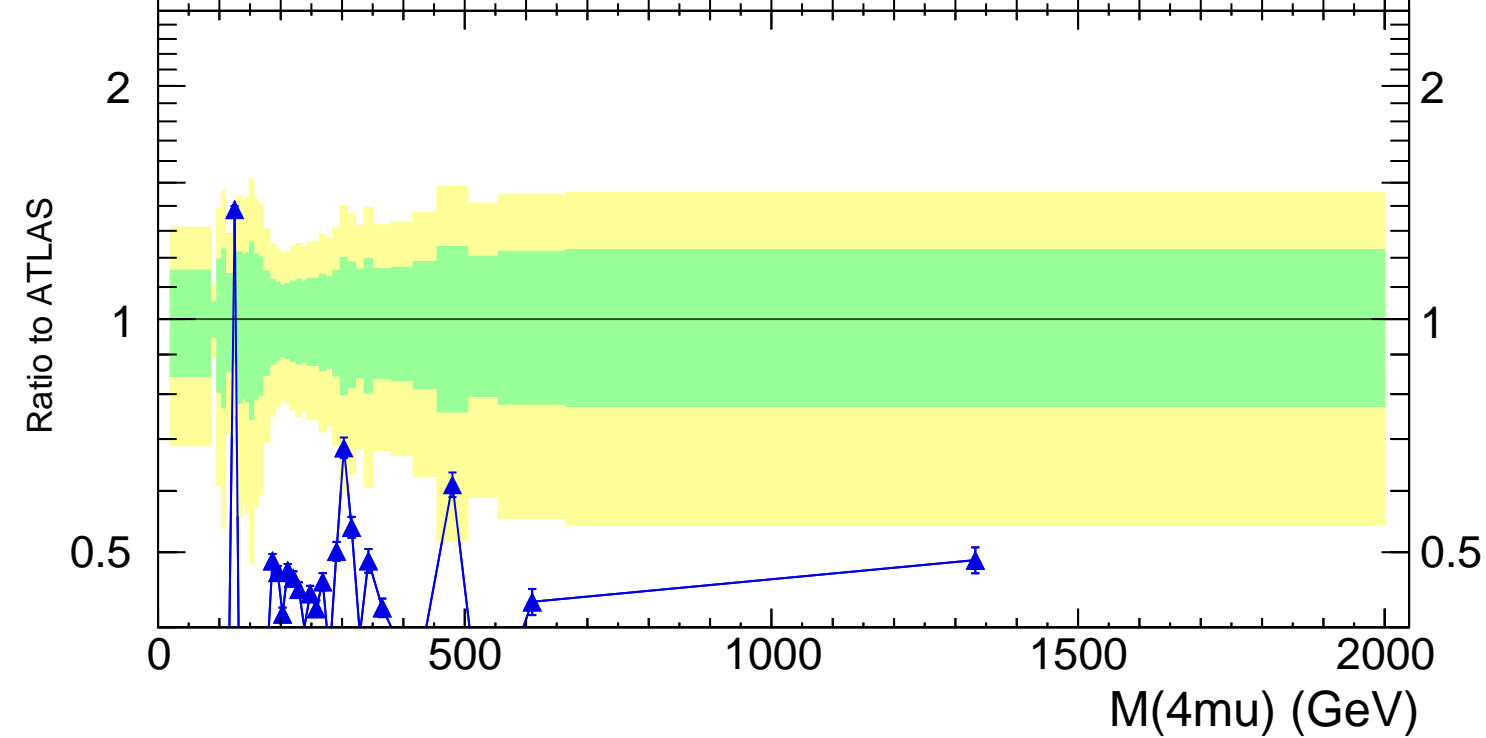

13000 GeV pp

4-lepton

Rivet 3.1.10, 500k events  
mcplots.cern.ch [arXiv:1306.3436]