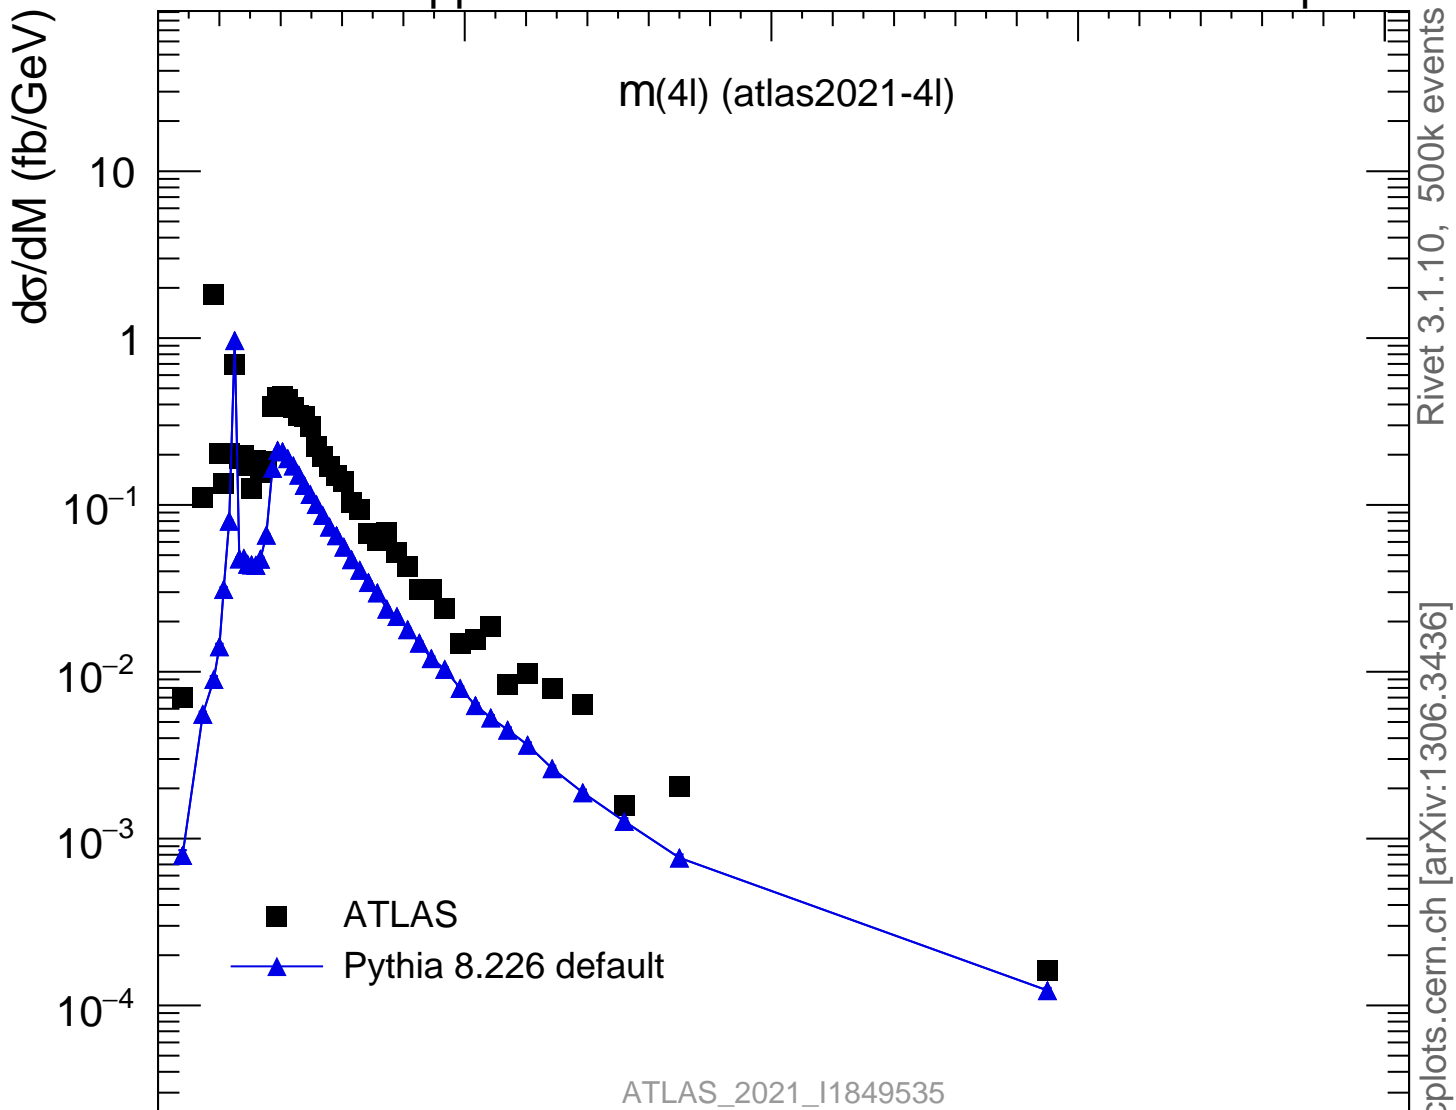

13000 GeV pp

4-lepton

Rivet 3.1.10, 500k events  
mcplots.cern.ch [arXiv:1306.3436]