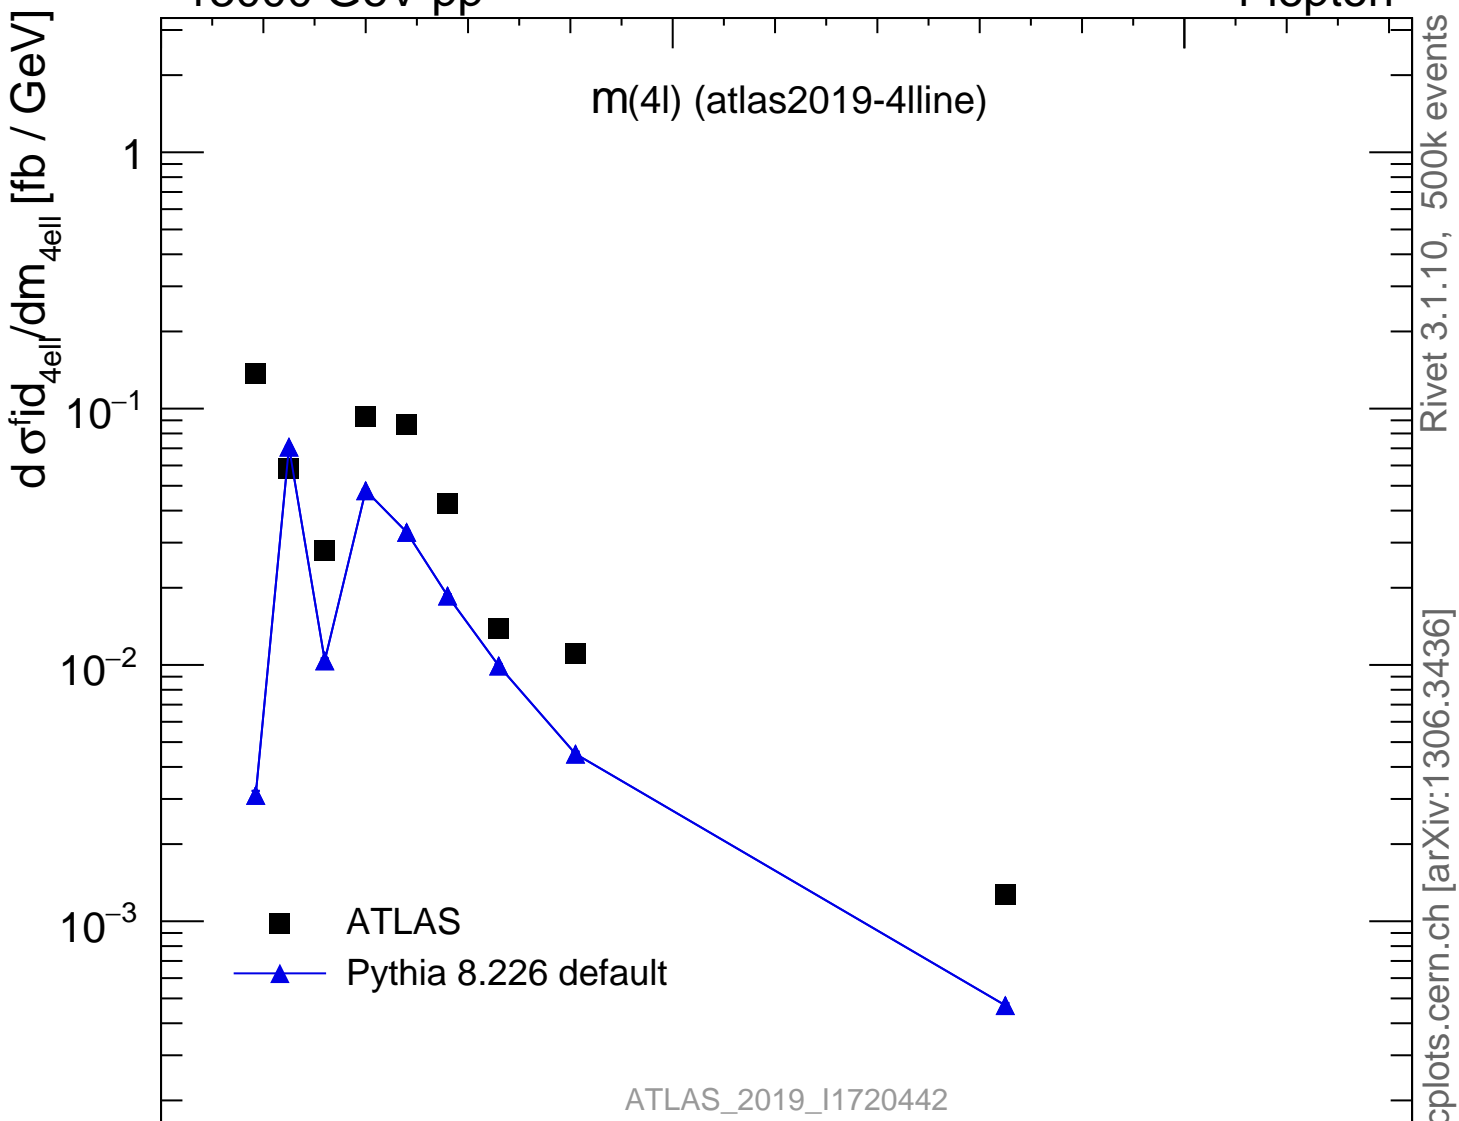

13000 GeV pp

4-lepton

$m(4l)$ (atlas2019-4lline)

Rivet 3.1.10, 500k events
mcplots.cern.ch [arXiv:1306.3436]