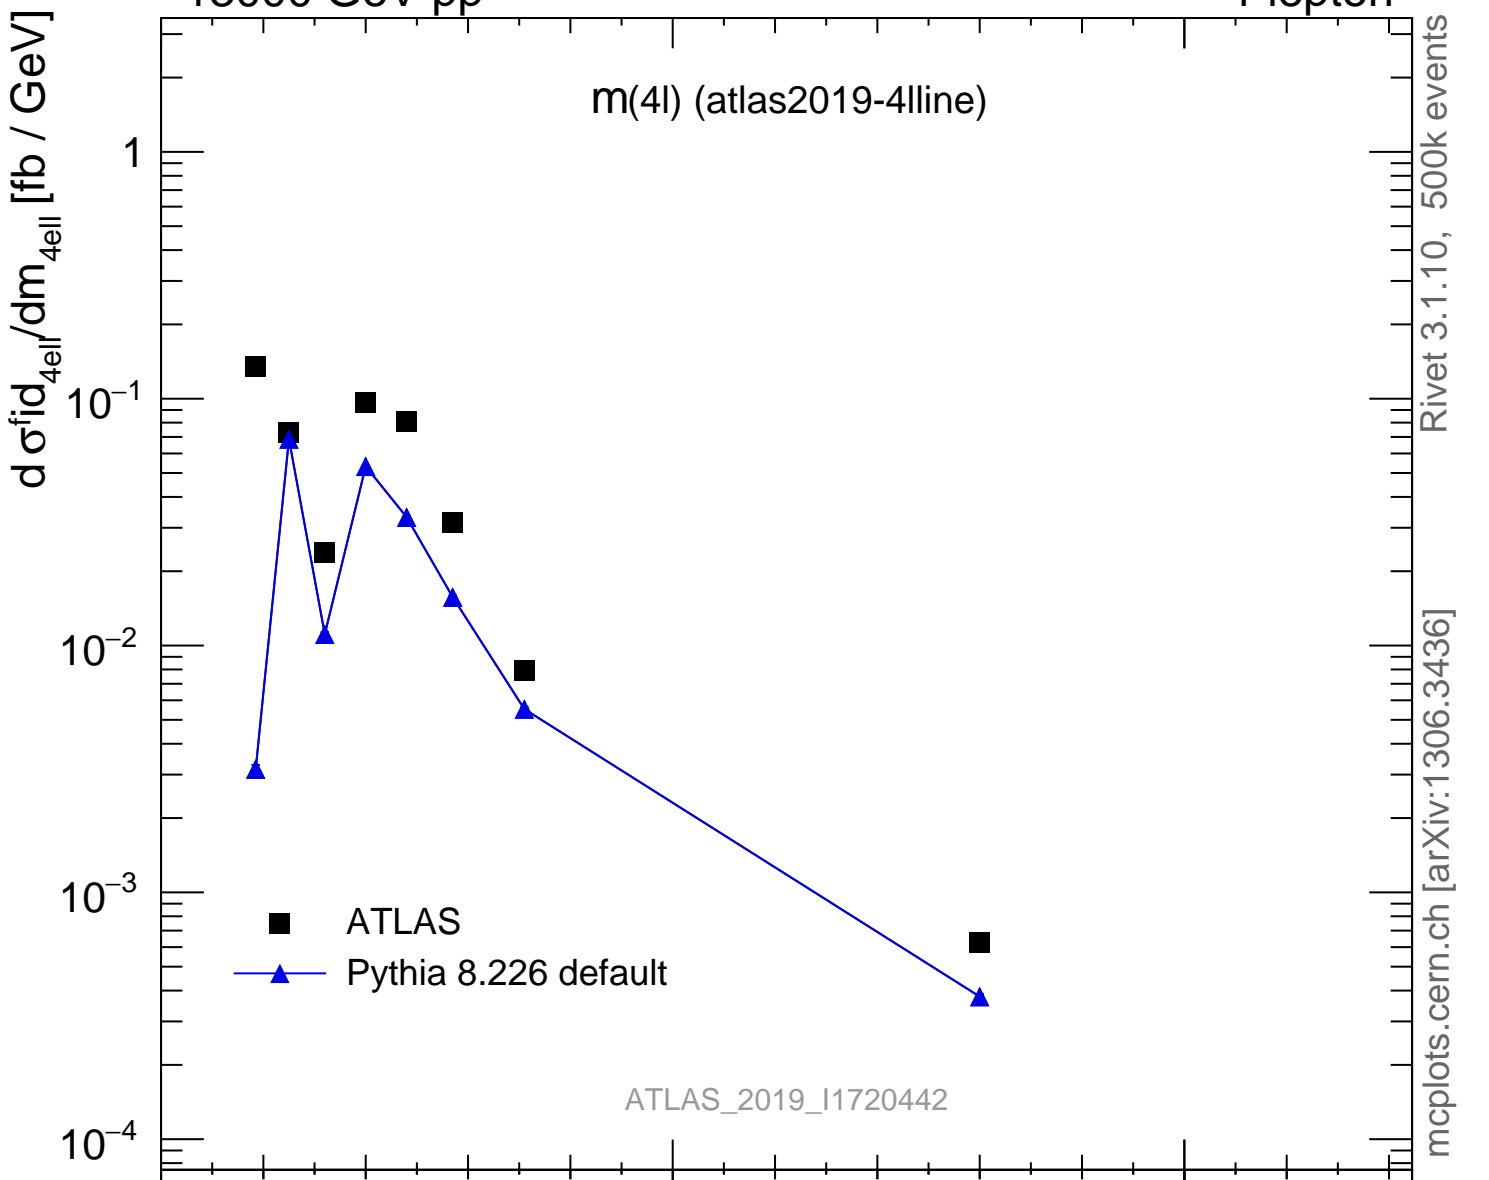

13000 GeV pp

4-lepton

$m(4l)$ (atlas2019-4lline)

Rivet 3.1.10, 500k events
mcplots.cern.ch [arXiv:1306.3436]