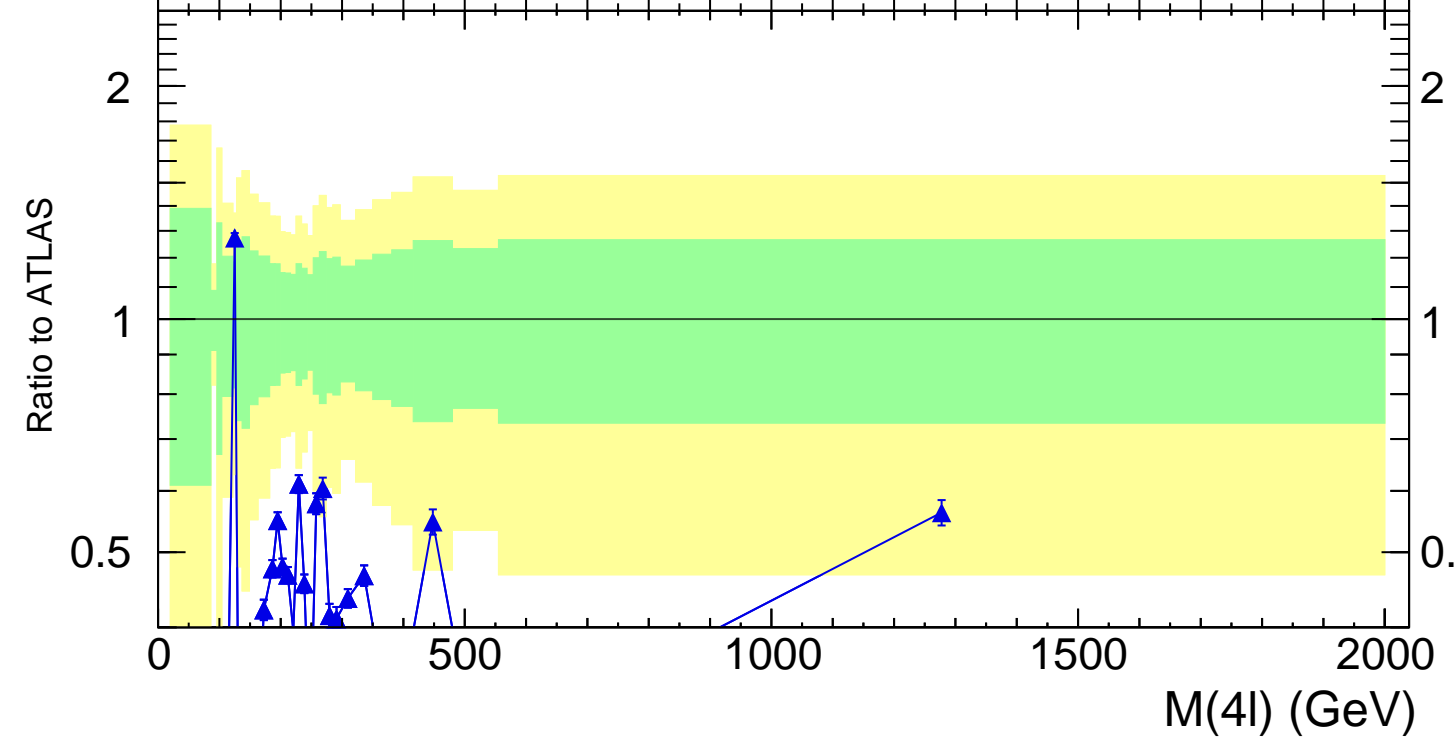

13000 GeV pp

4-lepton

Rivet 3.1.10, 500k events
mcplots.cern.ch [arXiv:1306.3436]