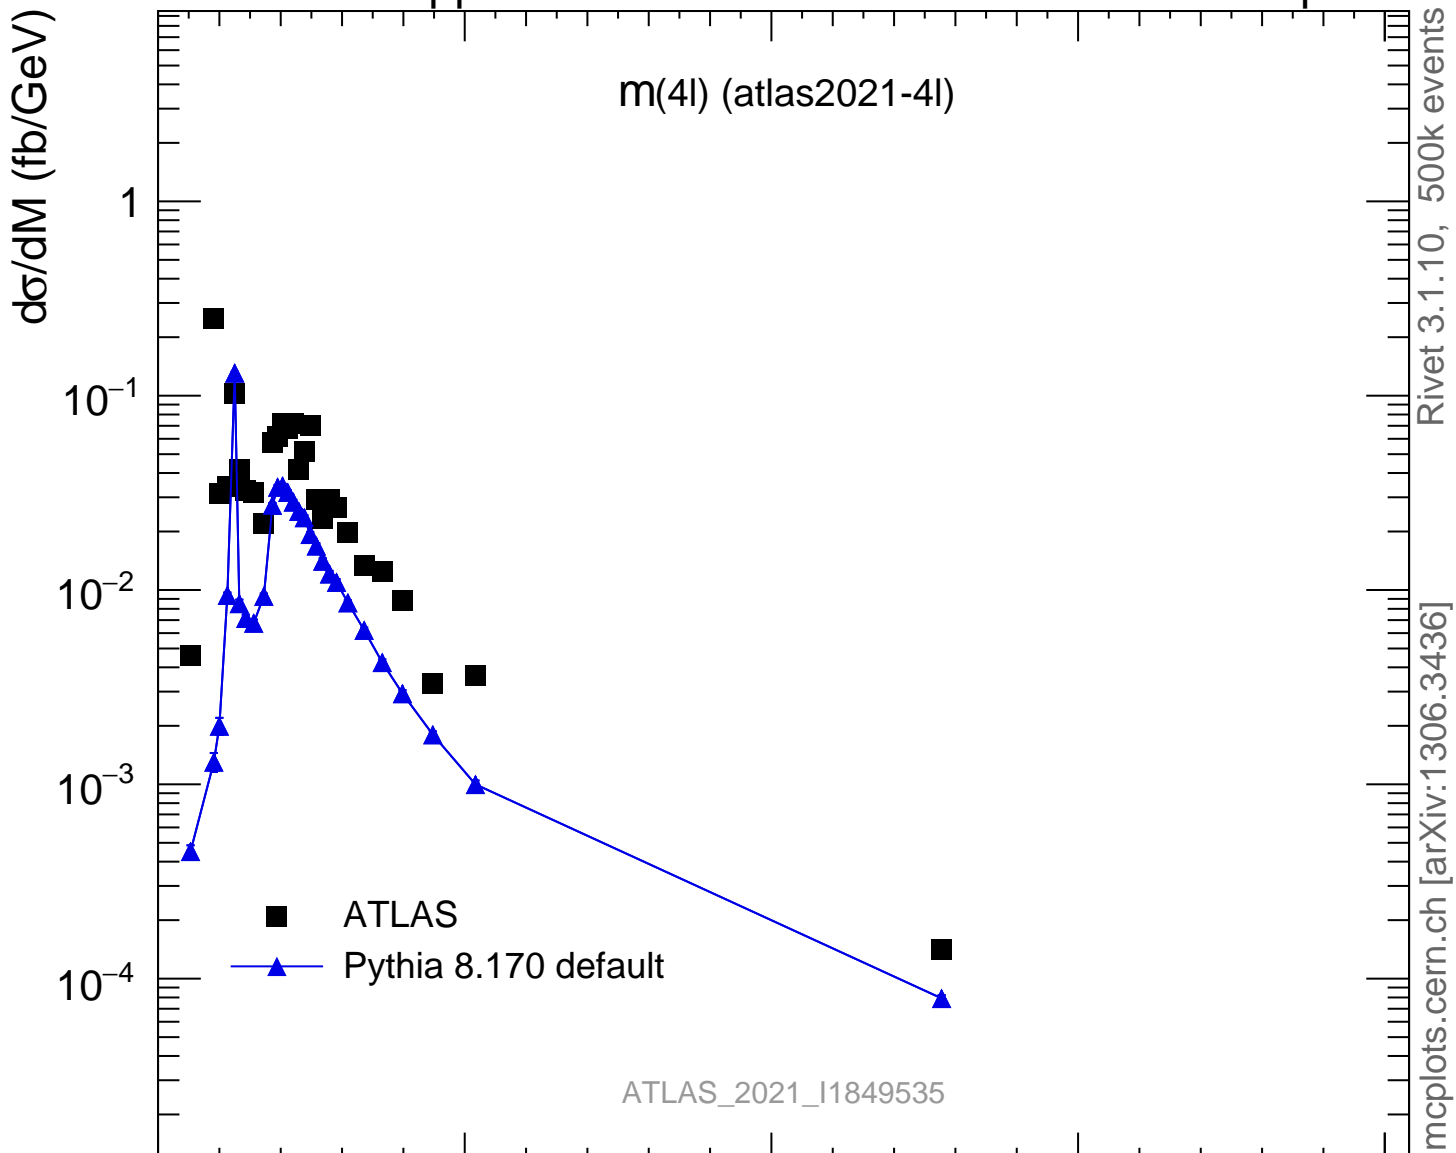

13000 GeV pp

4-lepton

Rivet 3.1.10, 500k events
mcplots.cern.ch [arXiv:1306.3436]