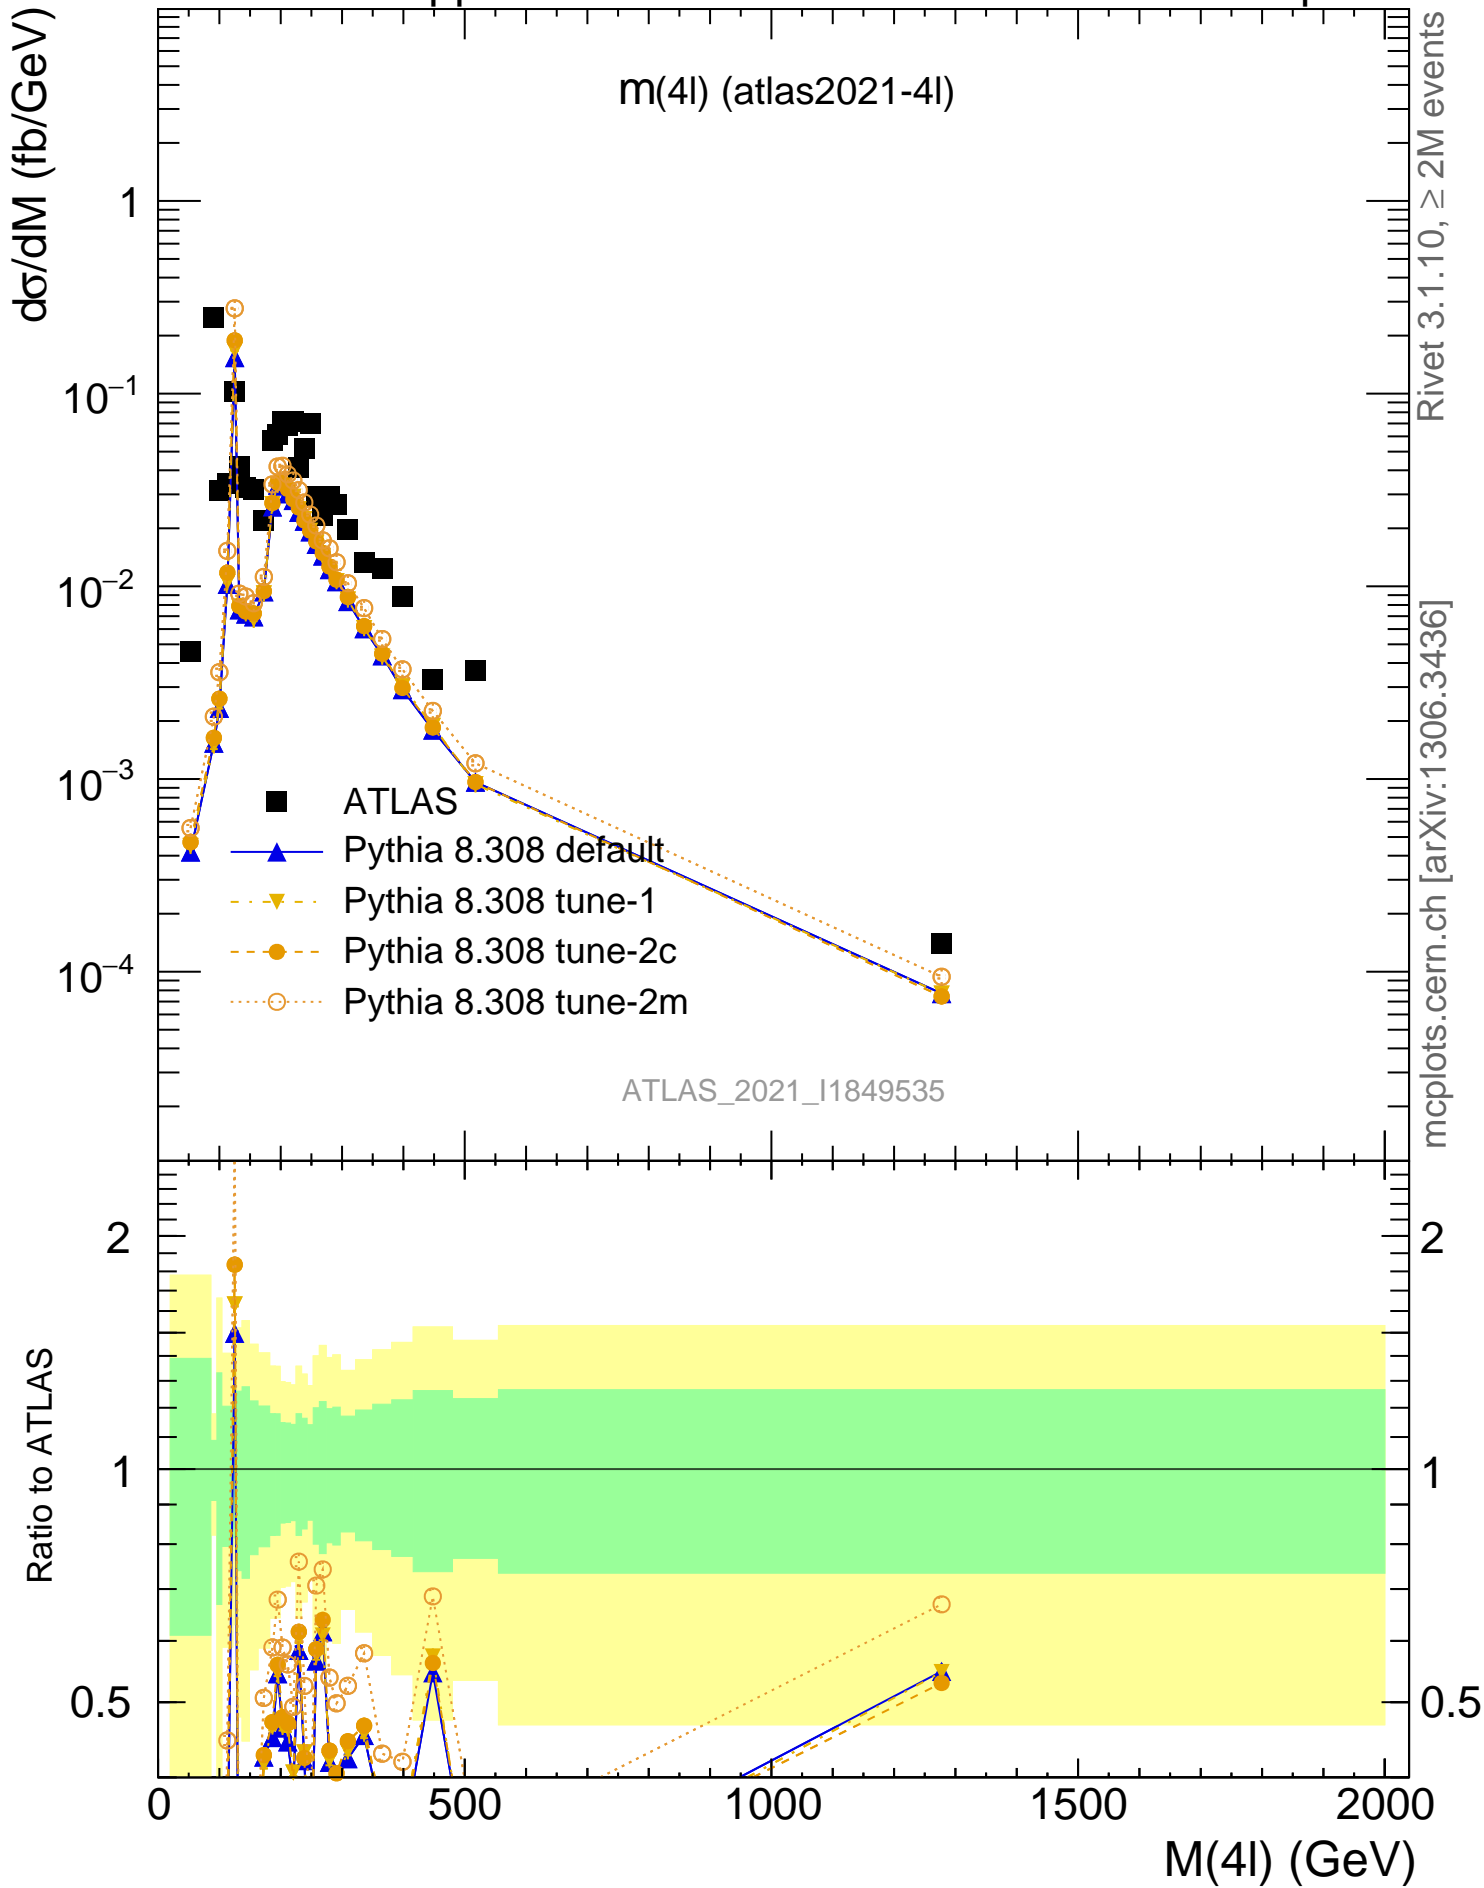

13000 GeV pp

4-lepton

$m(4l)$ (atlas2021-4l)

Rivet 3.1.10, $\geq 2M$ events

mcplots.cern.ch [arXiv:1306.3436]