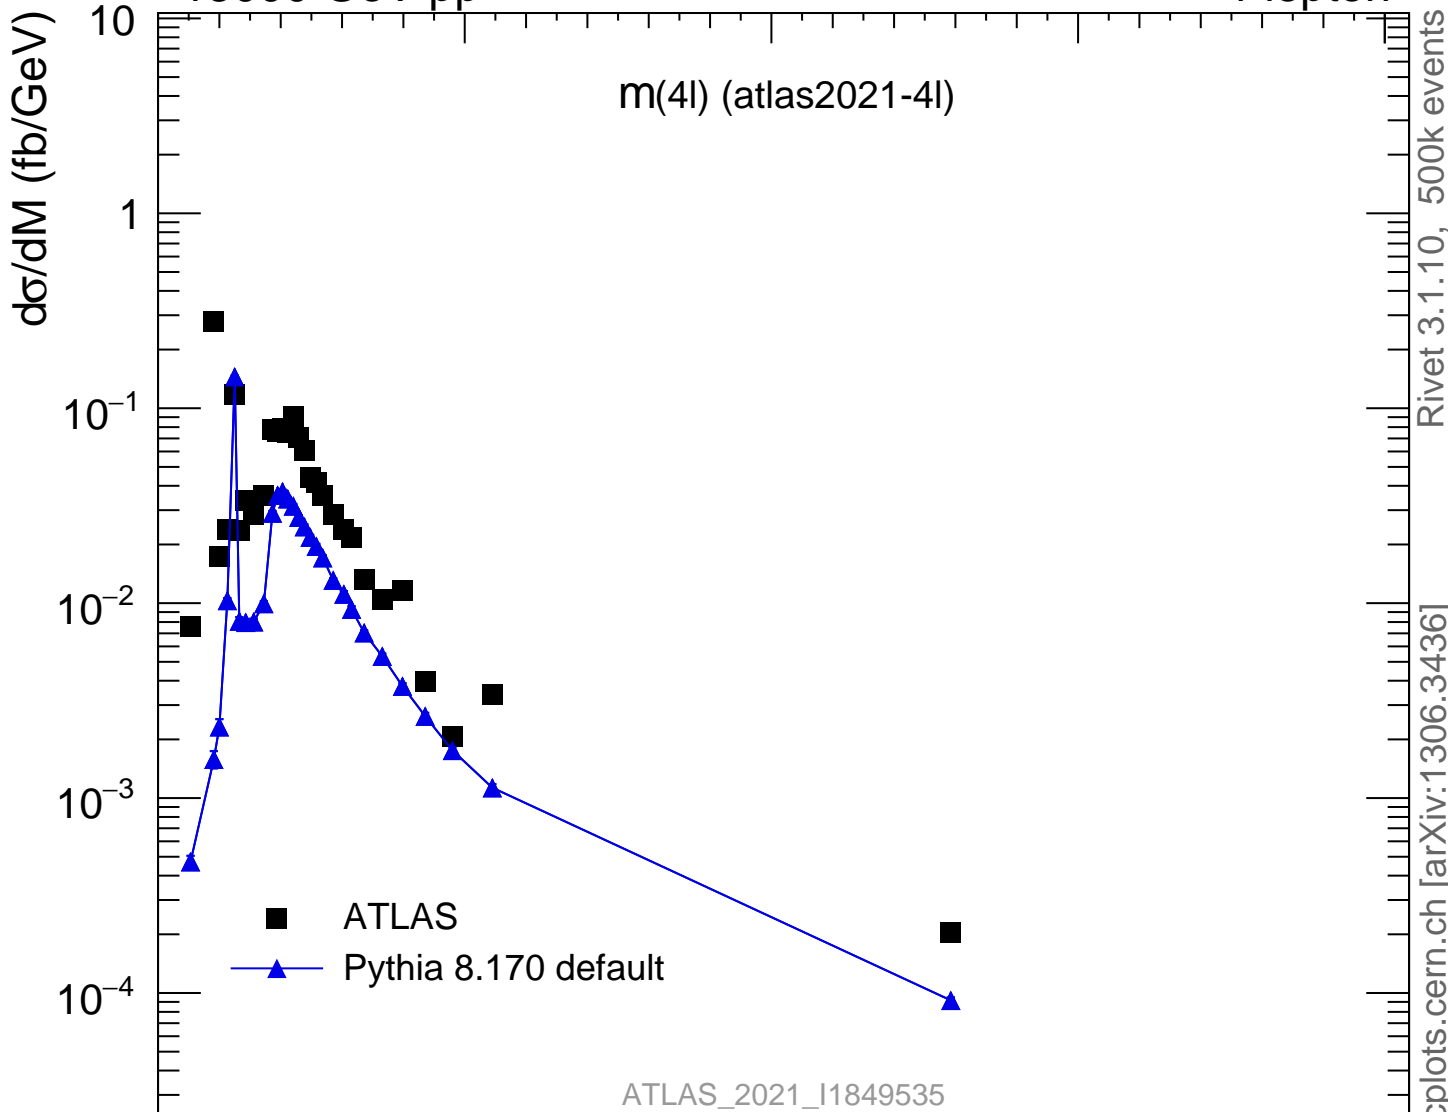

13000 GeV pp

4-lepton

Rivet 3.1.10, 500k events
mcplots.cern.ch [arXiv:1306.3436]