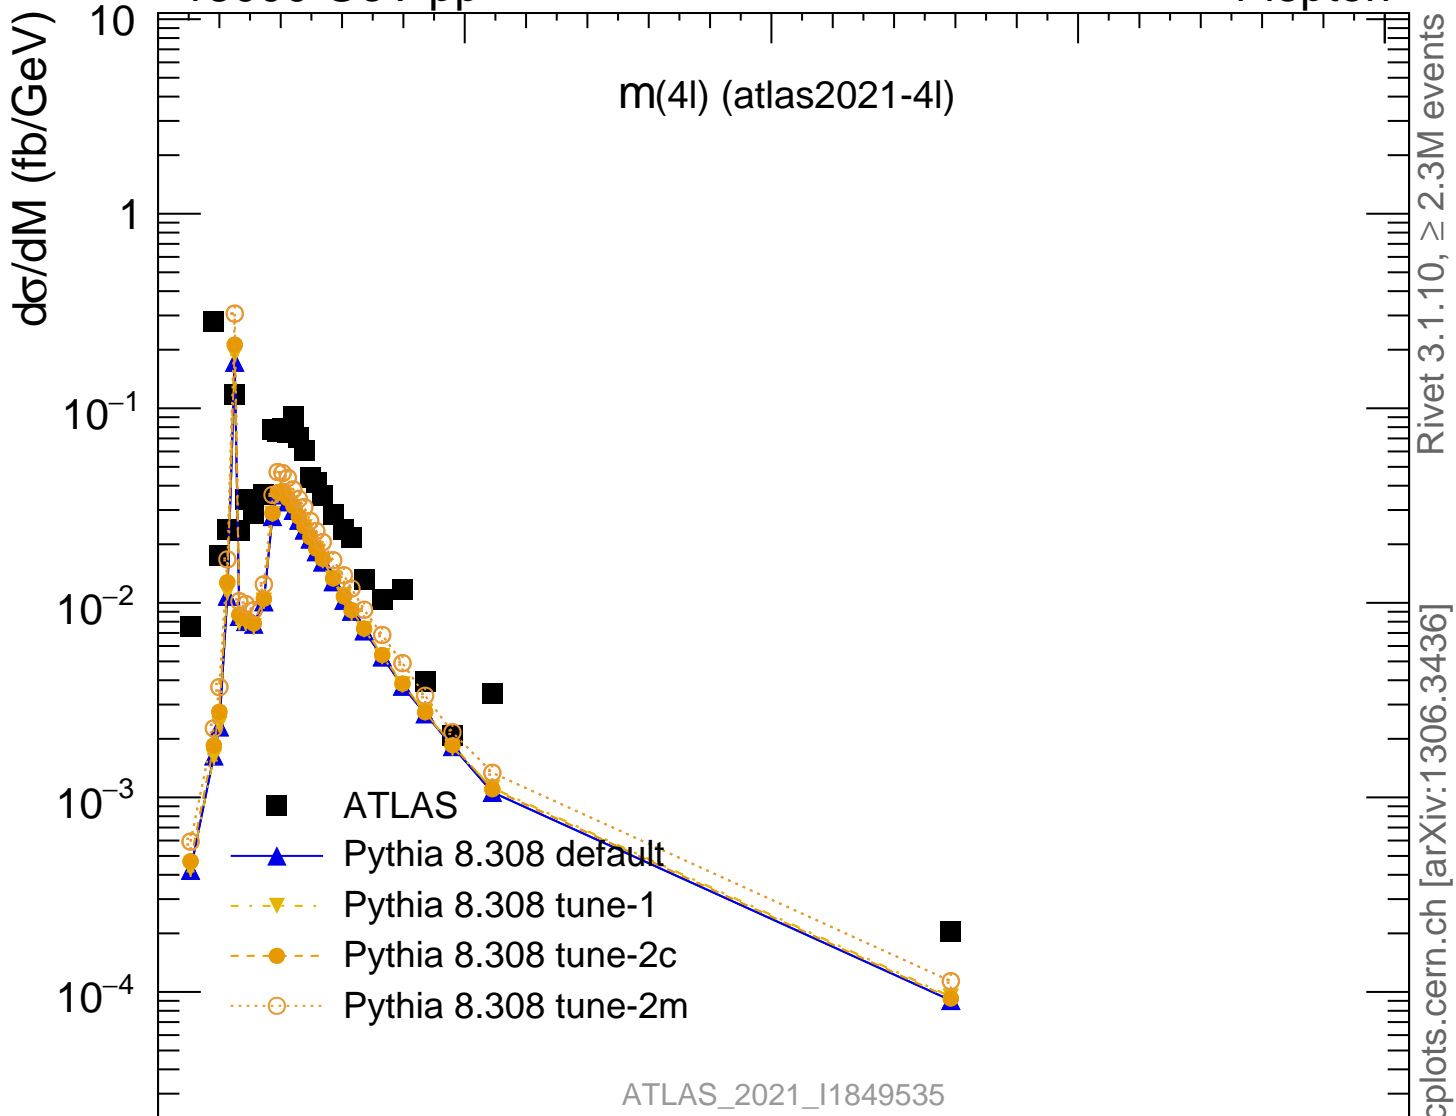

13000 GeV pp

4-lepton

Rivet 3.1.10, ≥ 2.3M events
mcplots.cern.ch [arXiv:1306.3436]