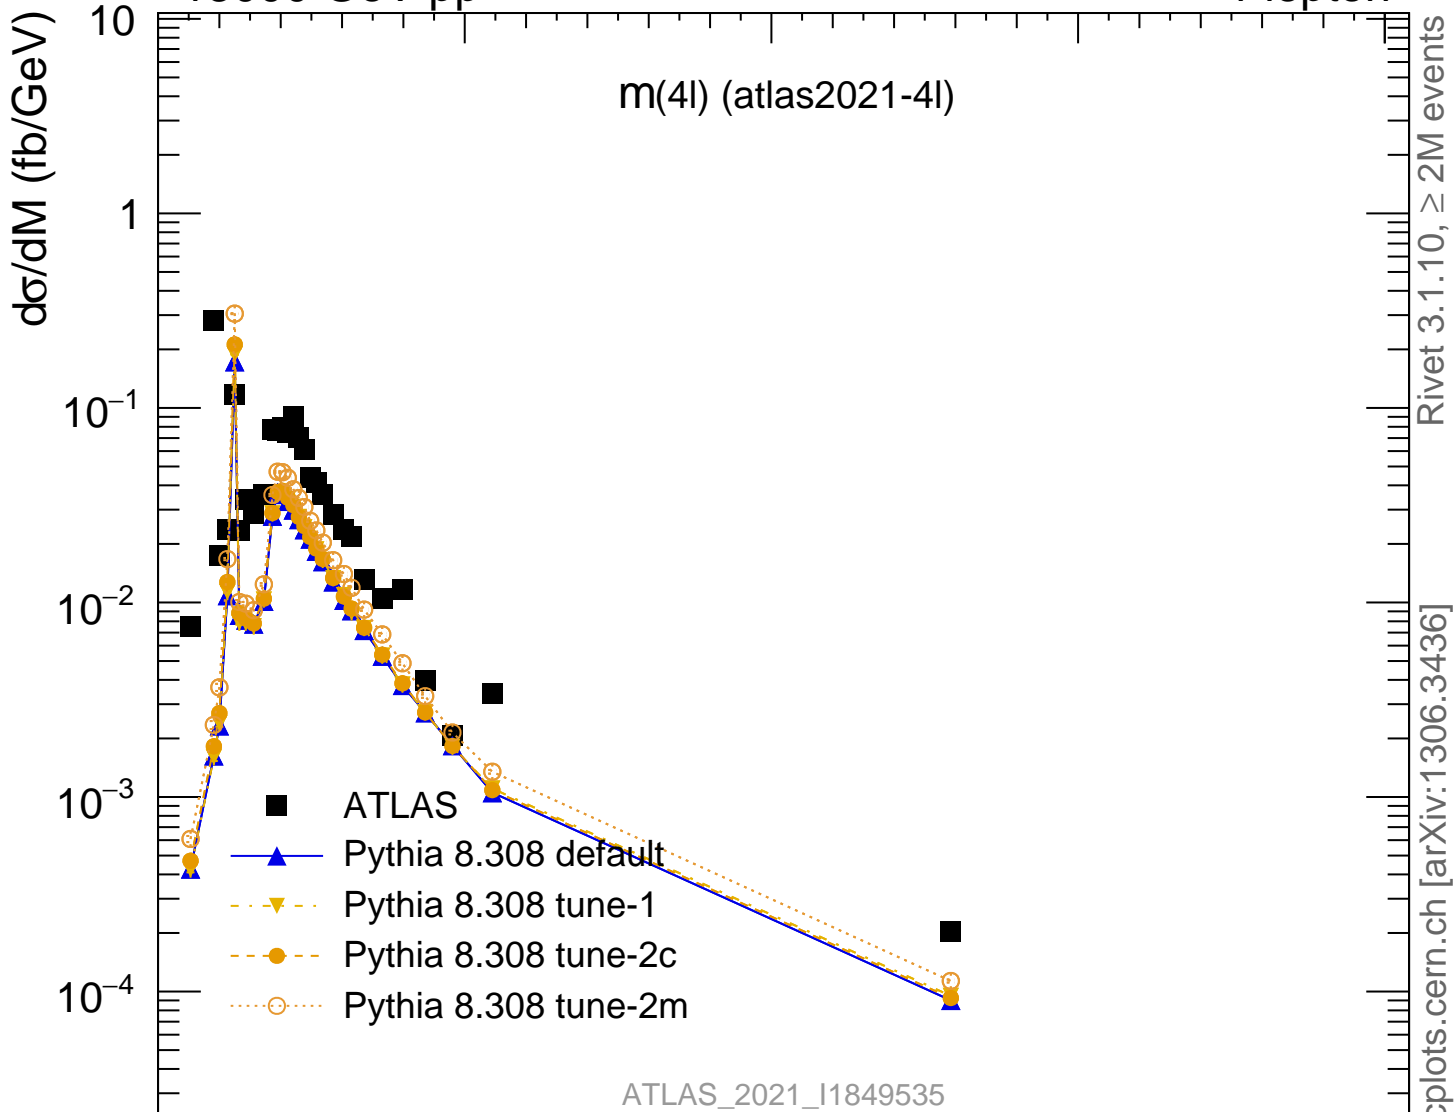

13000 GeV pp

4-lepton

Rivet 3.1.10,  $\geq 2M$  events

mcplots.cern.ch [arXiv:1306.3436]