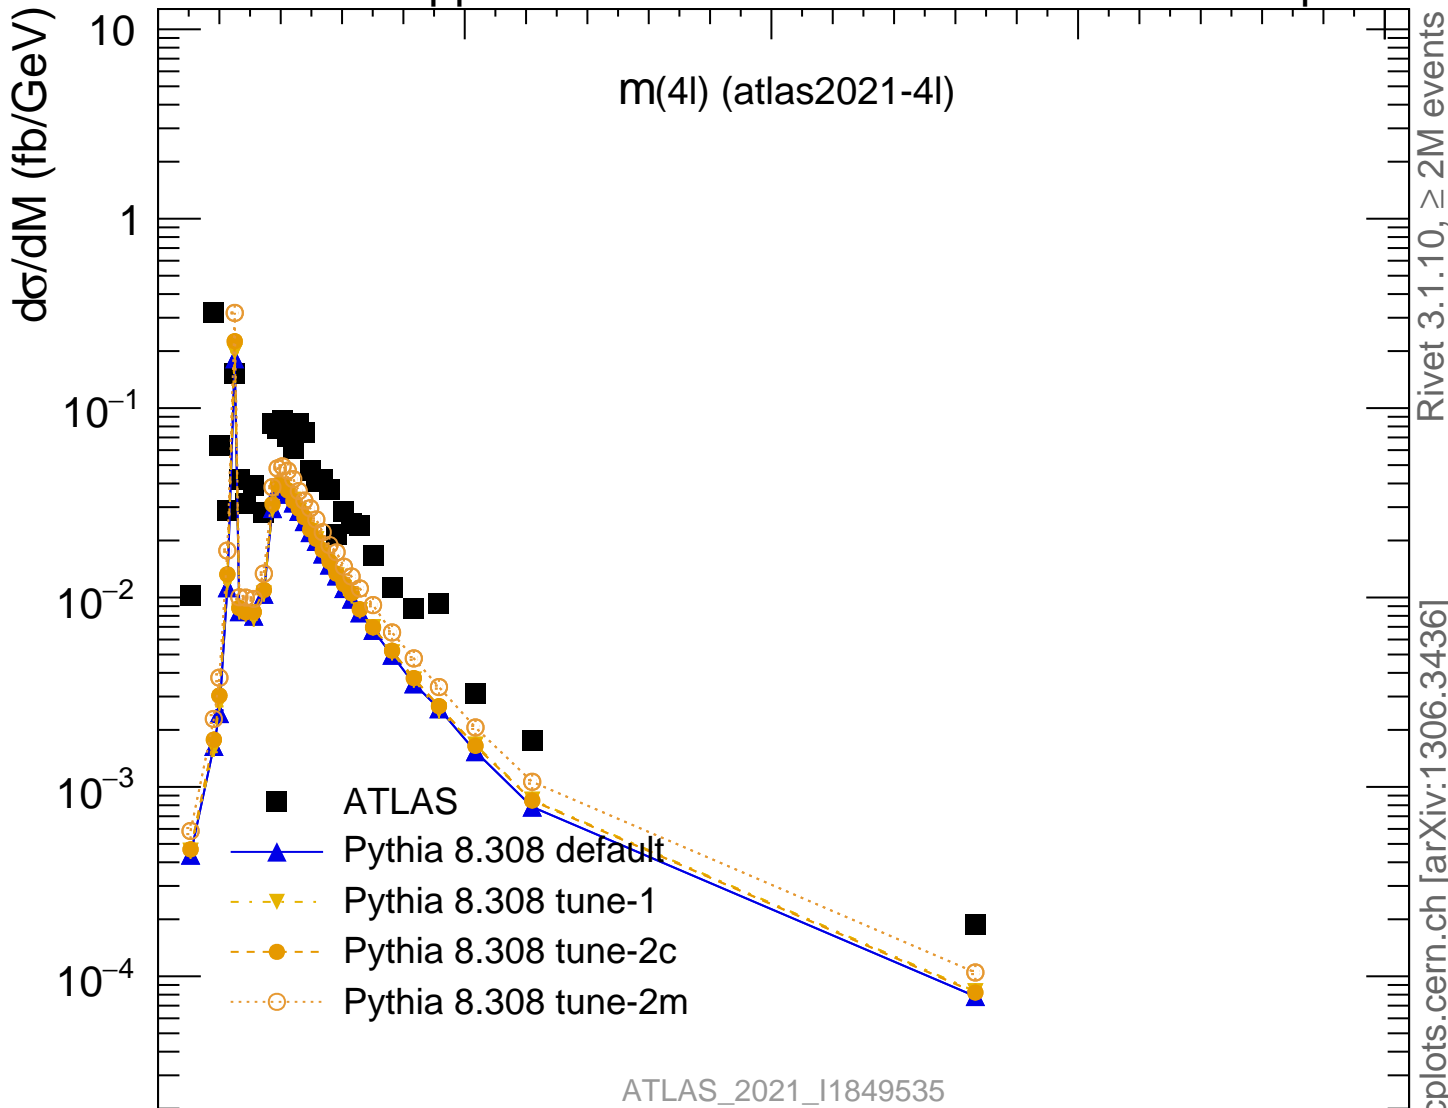

13000 GeV pp

4-lepton

Rivet 3.1.10, $\geq 2M$ events
mcplots.cern.ch [arXiv:1306.3436]