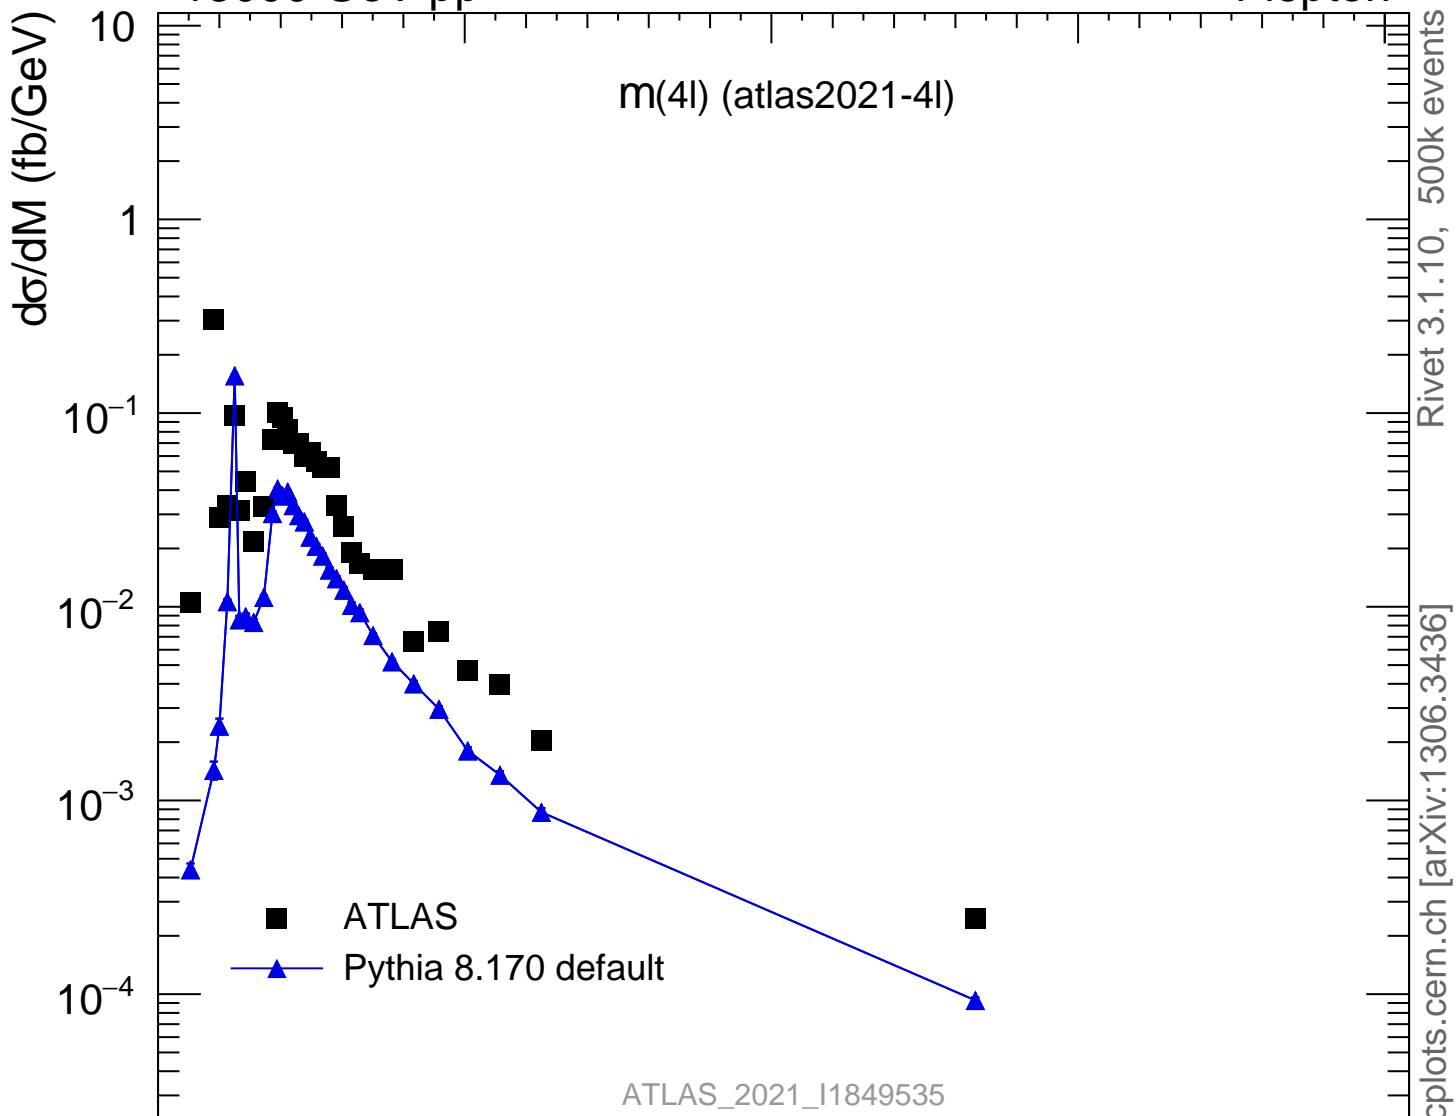

13000 GeV pp

4-lepton

Rivet 3.1.10, 500k events
mcplots.cern.ch [arXiv:1306.3436]