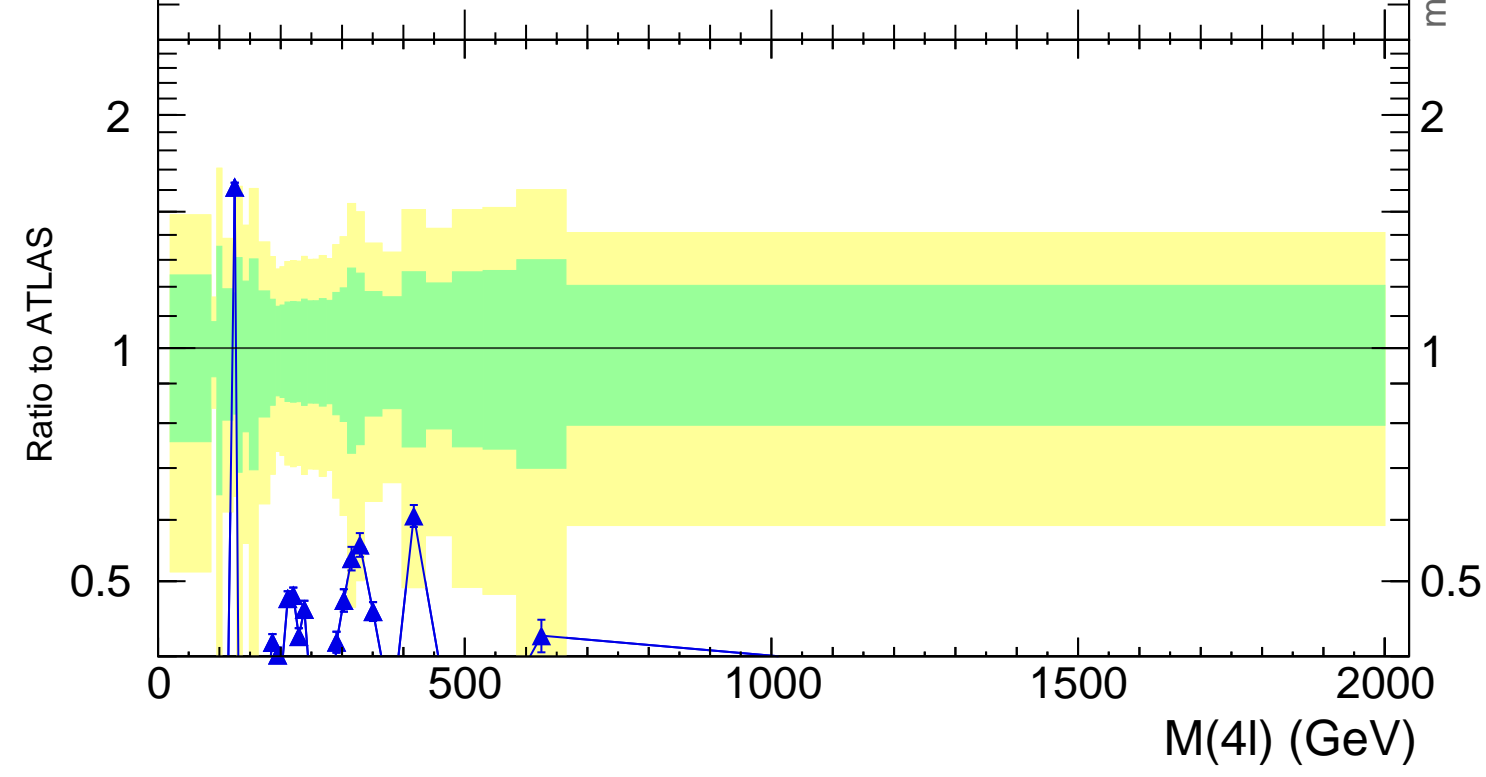

13000 GeV pp

4-lepton

Rivet 3.1.10, 500k events
mcplots.cern.ch [arXiv:1306.3436]