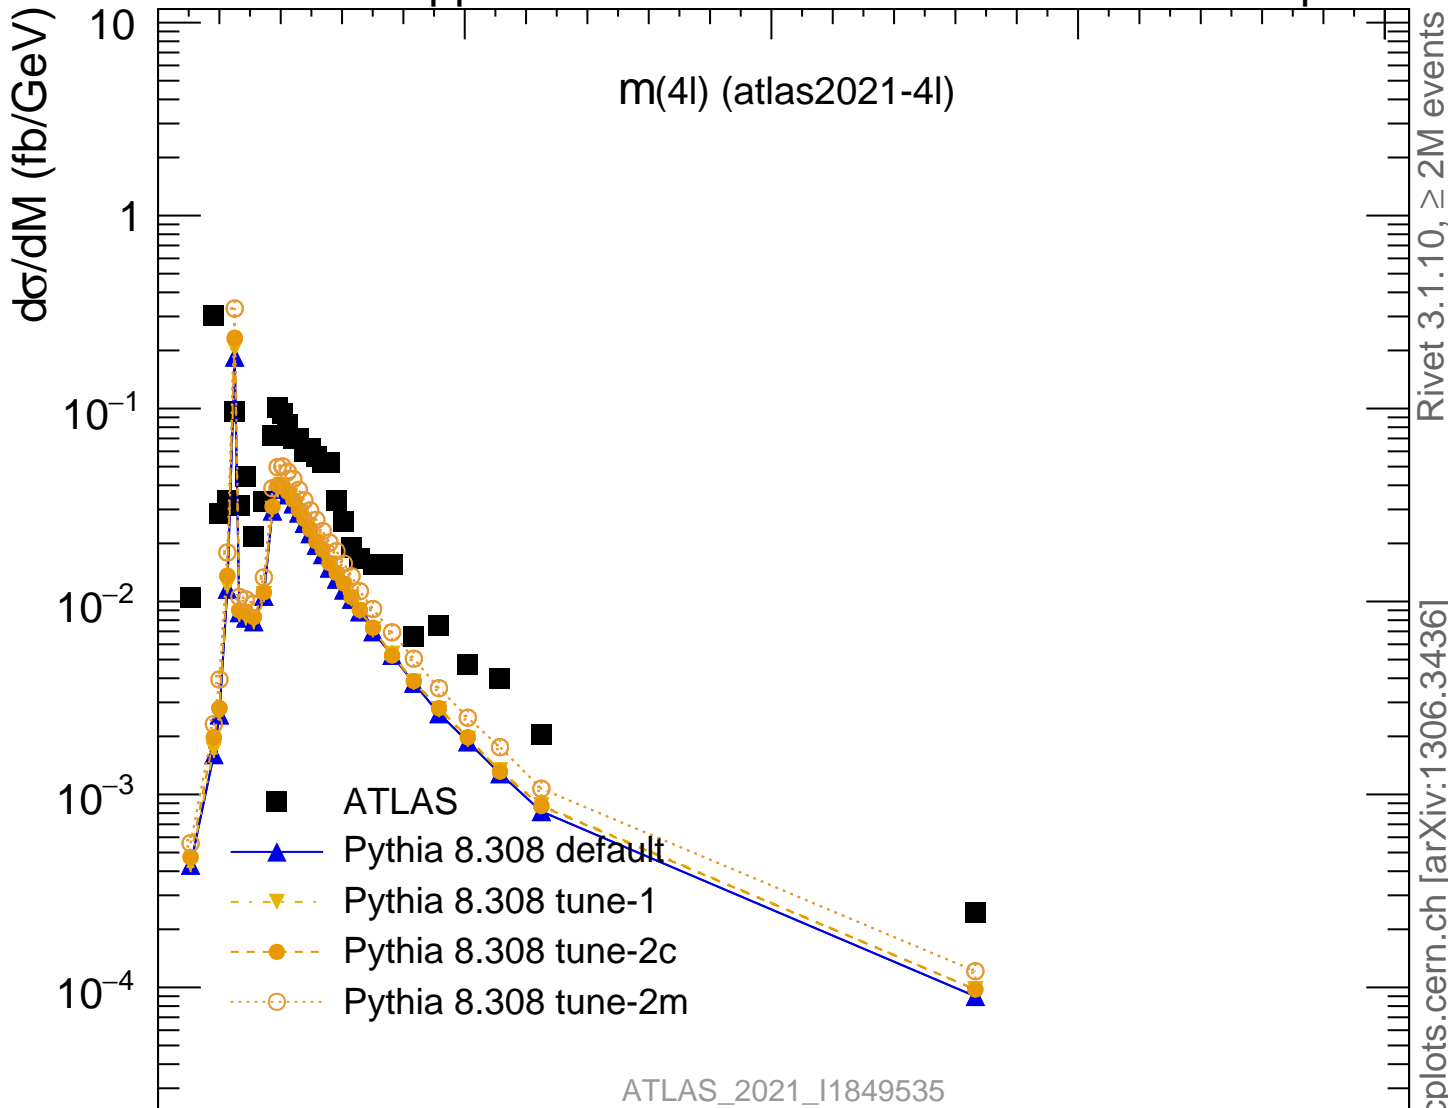

13000 GeV pp

4-lepton

Rivet 3.1.10, $\geq 2M$ events

mcplots.cern.ch [arXiv:1306.3436]