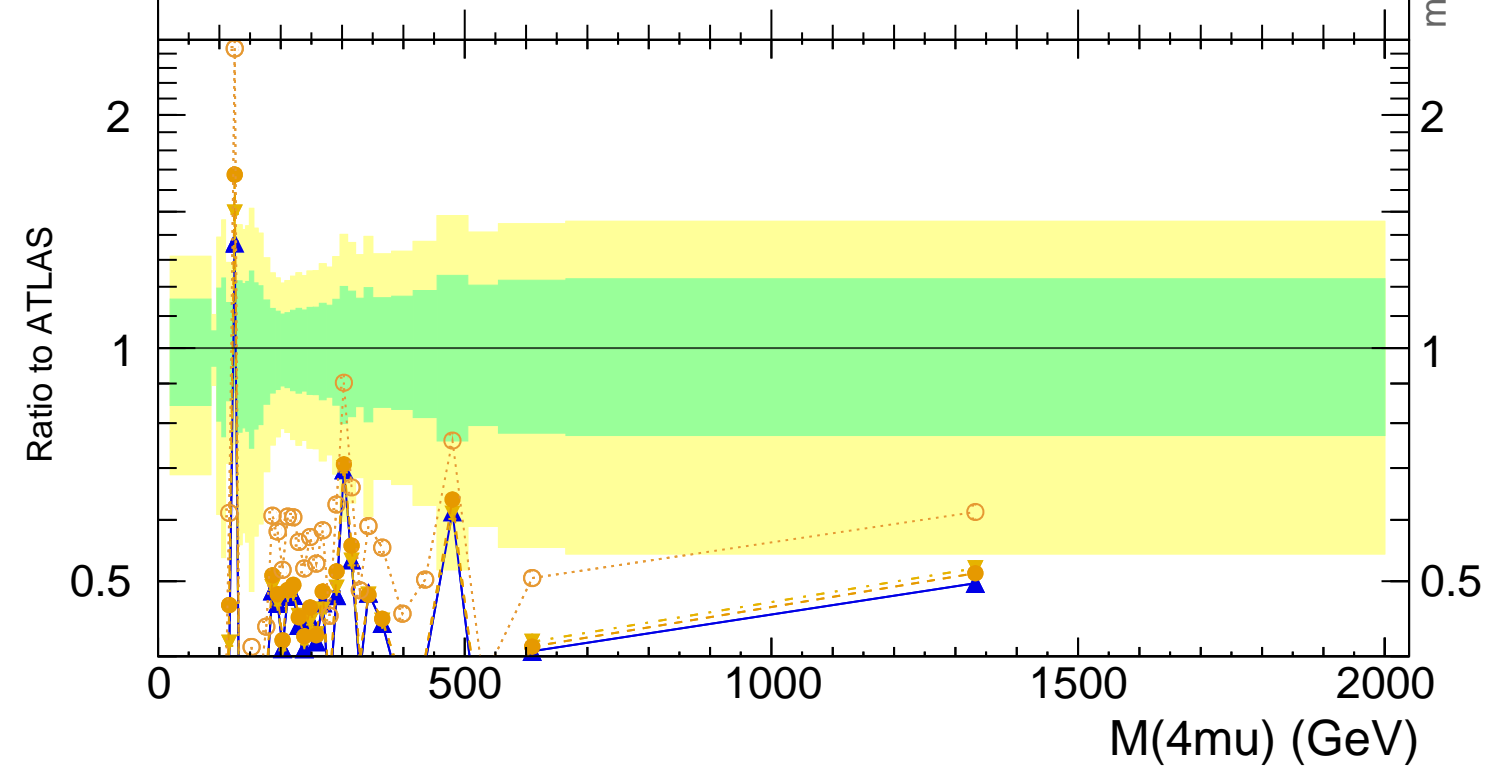

13000 GeV pp

4-lepton

Rivet 3.1.10, $\geq 2M$ events

mcplots.cern.ch [arXiv:1306.3436]