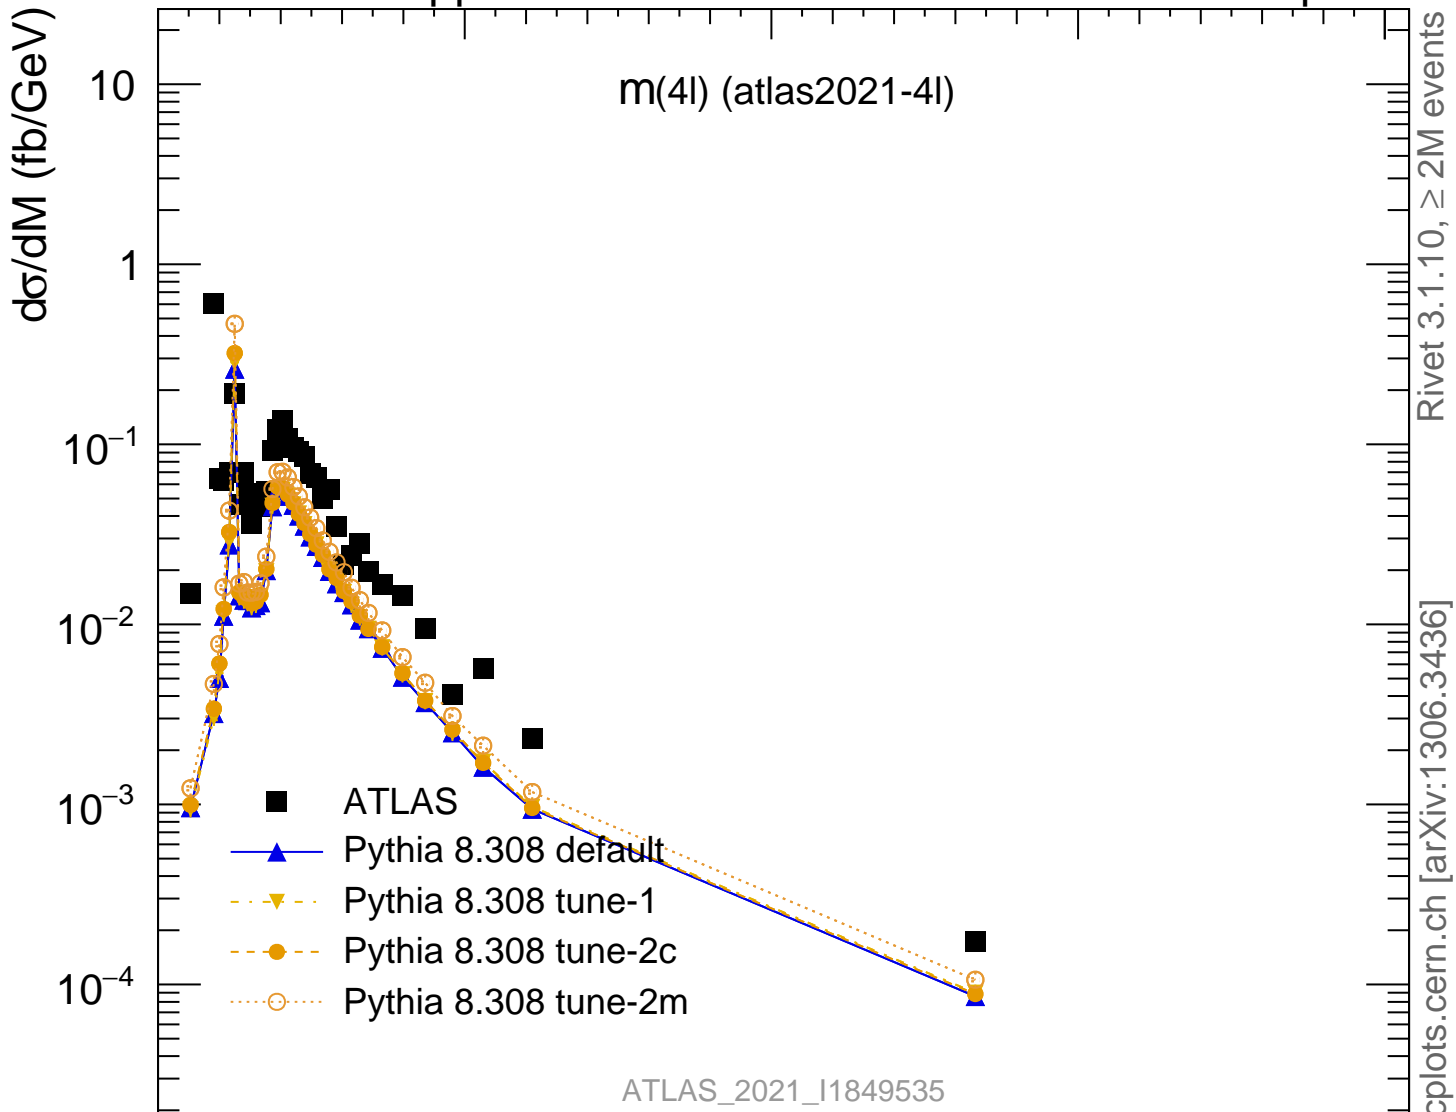

13000 GeV pp

4-lepton

Rivet 3.1.10, $\geq 2M$ events

mcplots.cern.ch [arXiv:1306.3436]