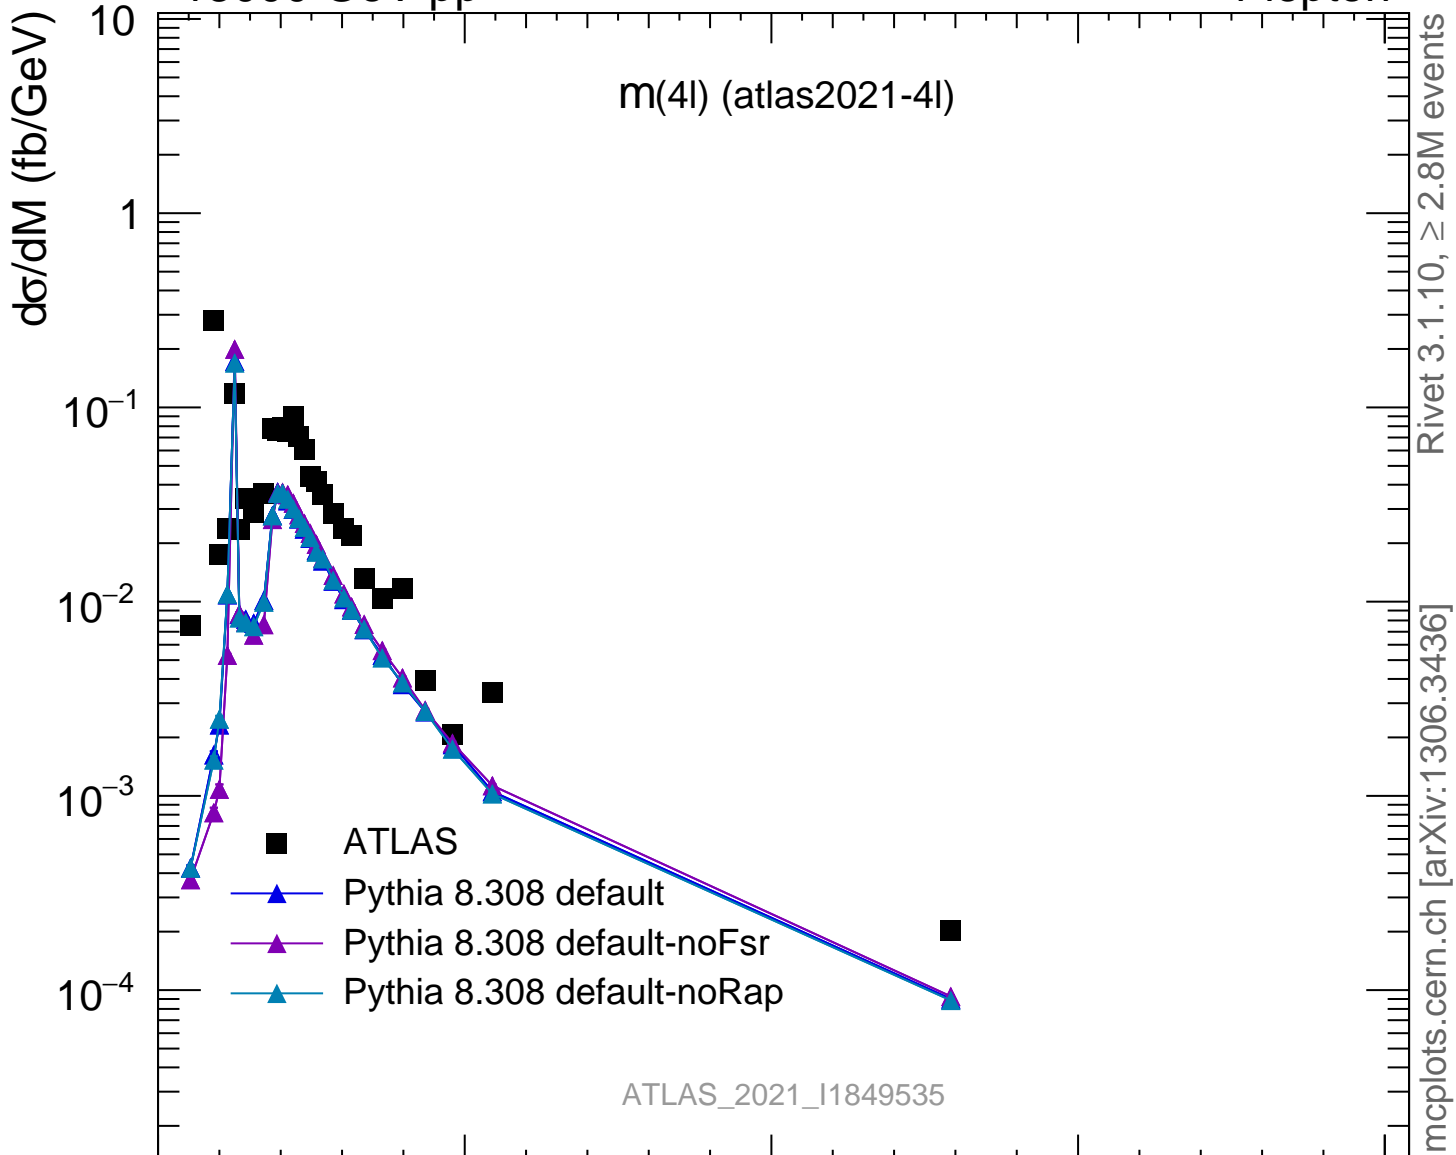

13000 GeV pp

4-lepton

Rivet 3.1.10, ≥ 2.8 M events
mcplots.cern.ch [arXiv:1306.3436]

2
1
0.5