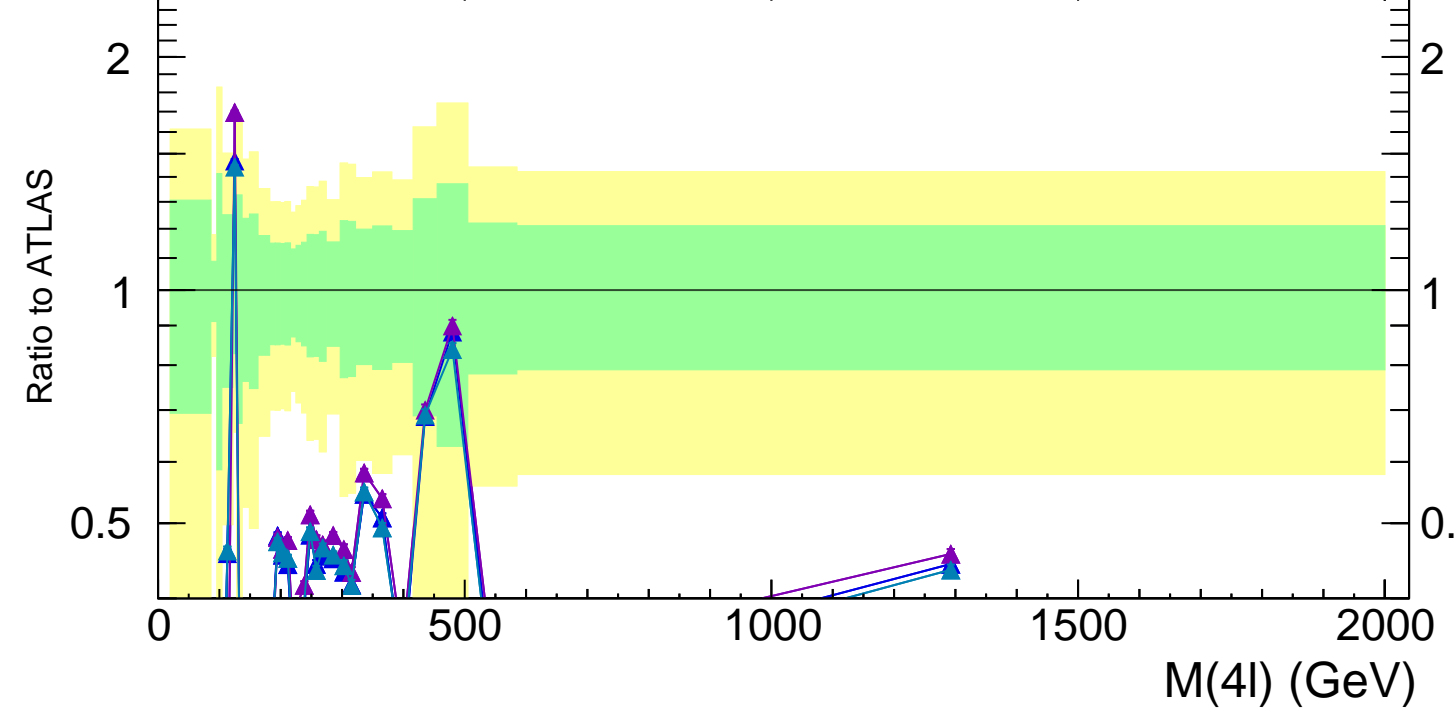

13000 GeV pp

4-lepton

Rivet 3.1.10, ≥ 2.8 M events
mcplots.cern.ch [arXiv:1306.3436]

2
1
0.5