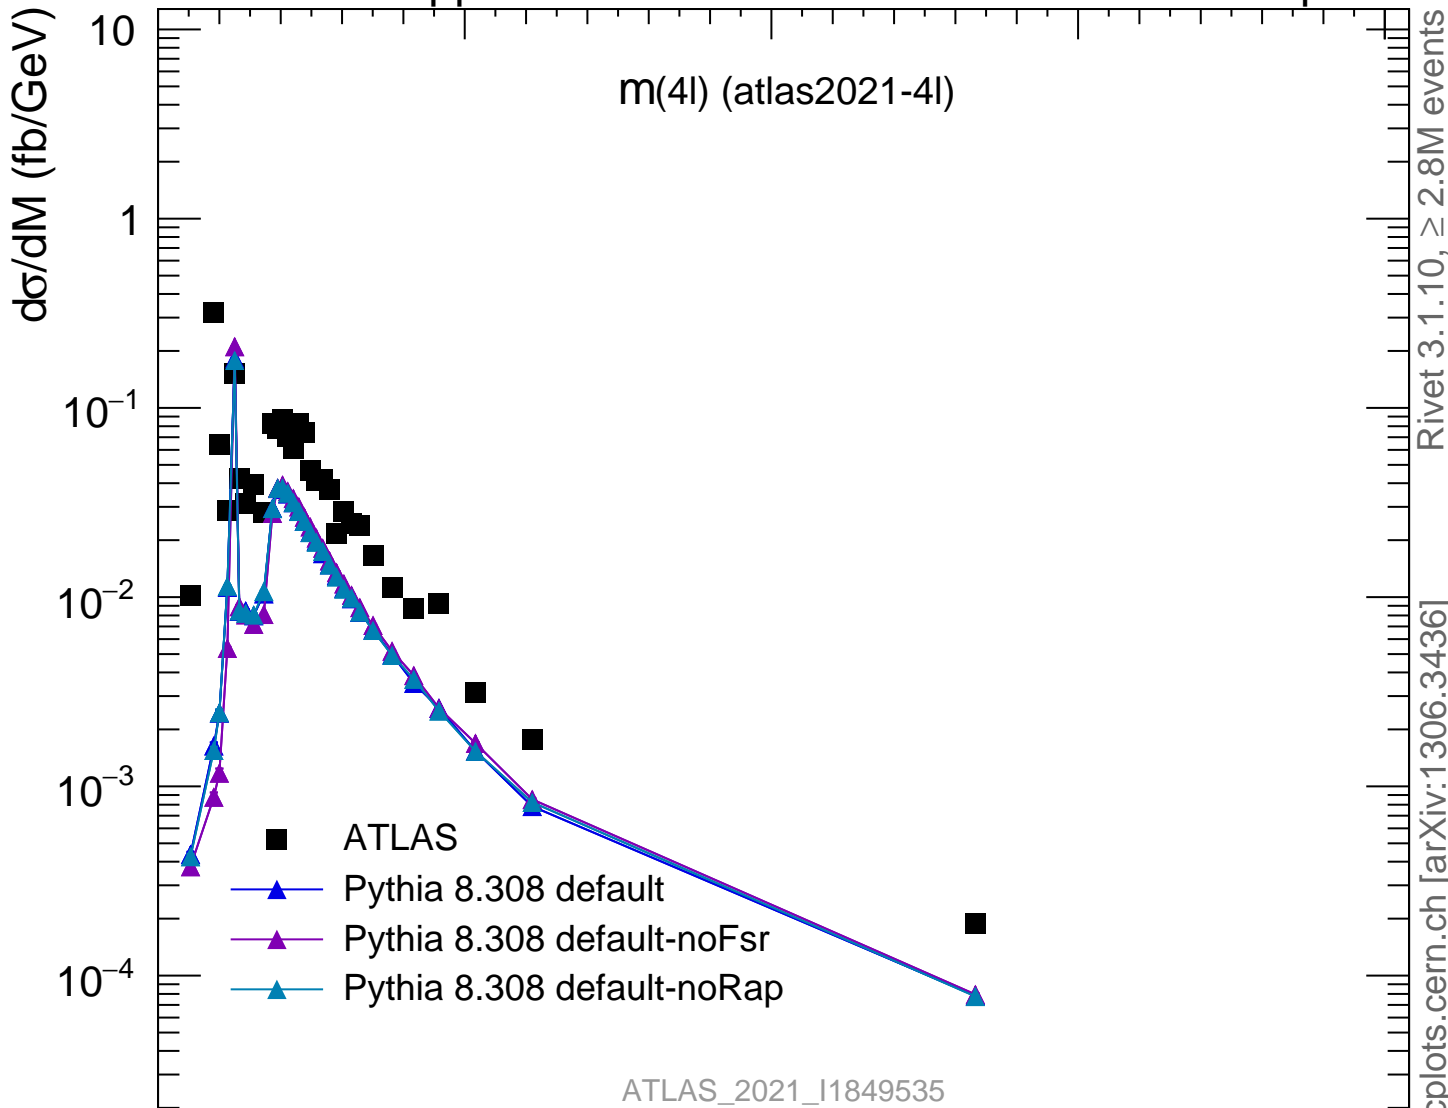

13000 GeV pp

4-lepton

Rivet 3.1.10, $\geq 2.8M$ events
mcplots.cern.ch [arXiv:1306.3436]