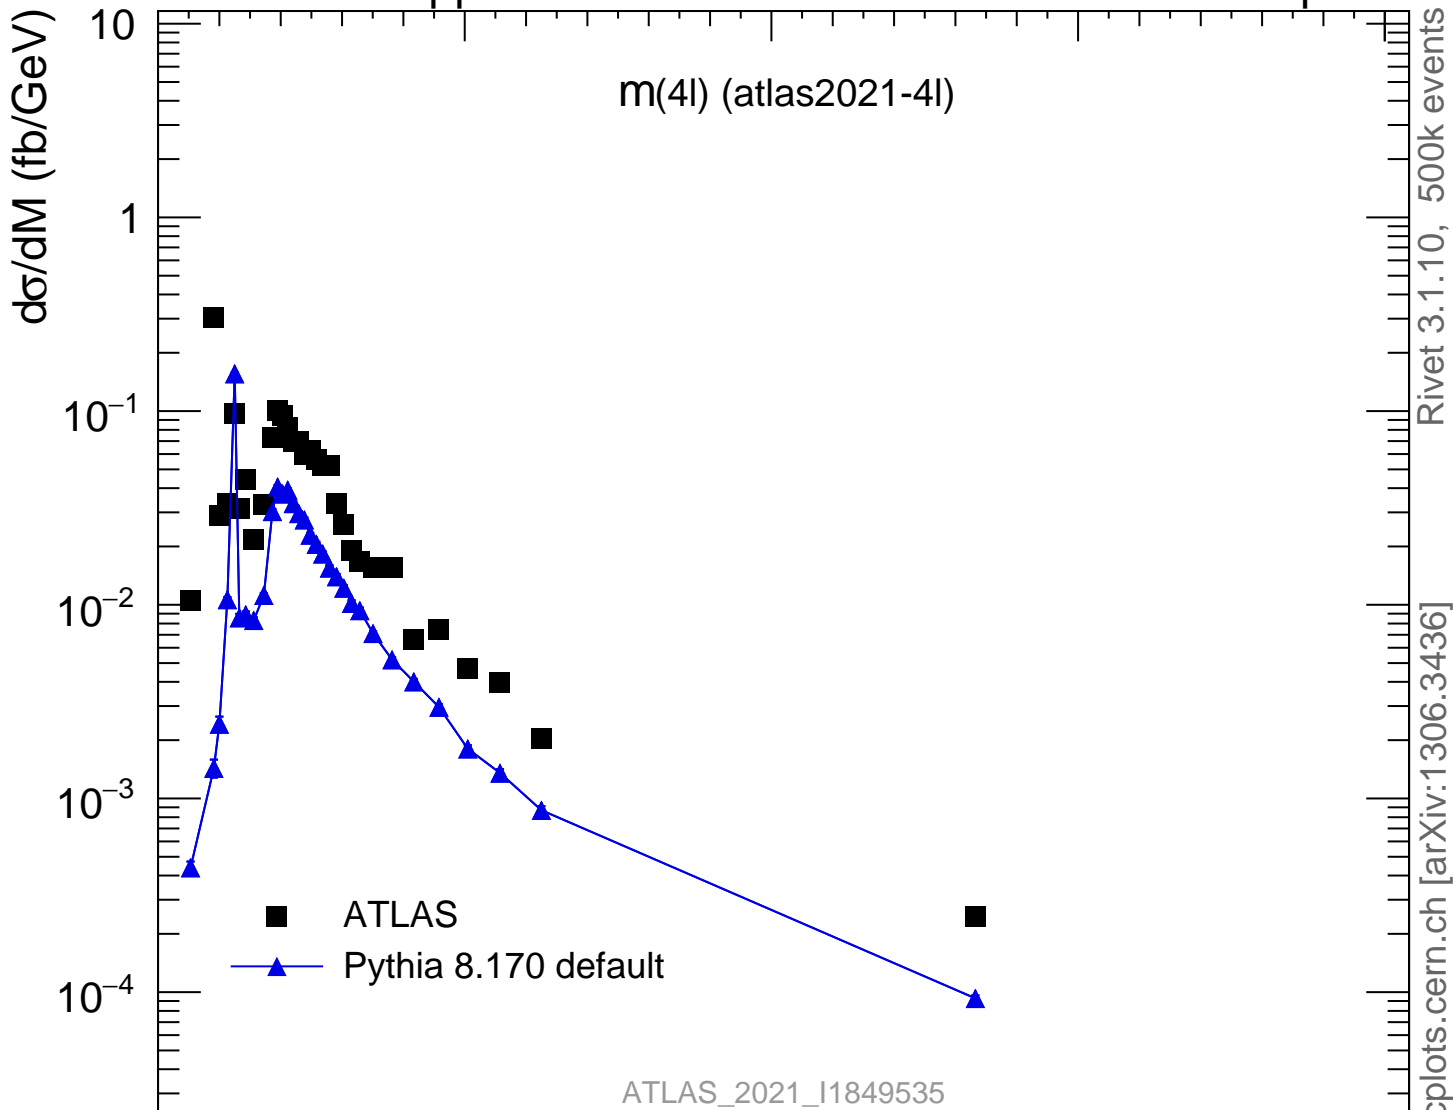

13000 GeV pp

4-lepton

Rivet 3.1.10, 500k events

mcplots.cern.ch [arXiv:1306.3436]