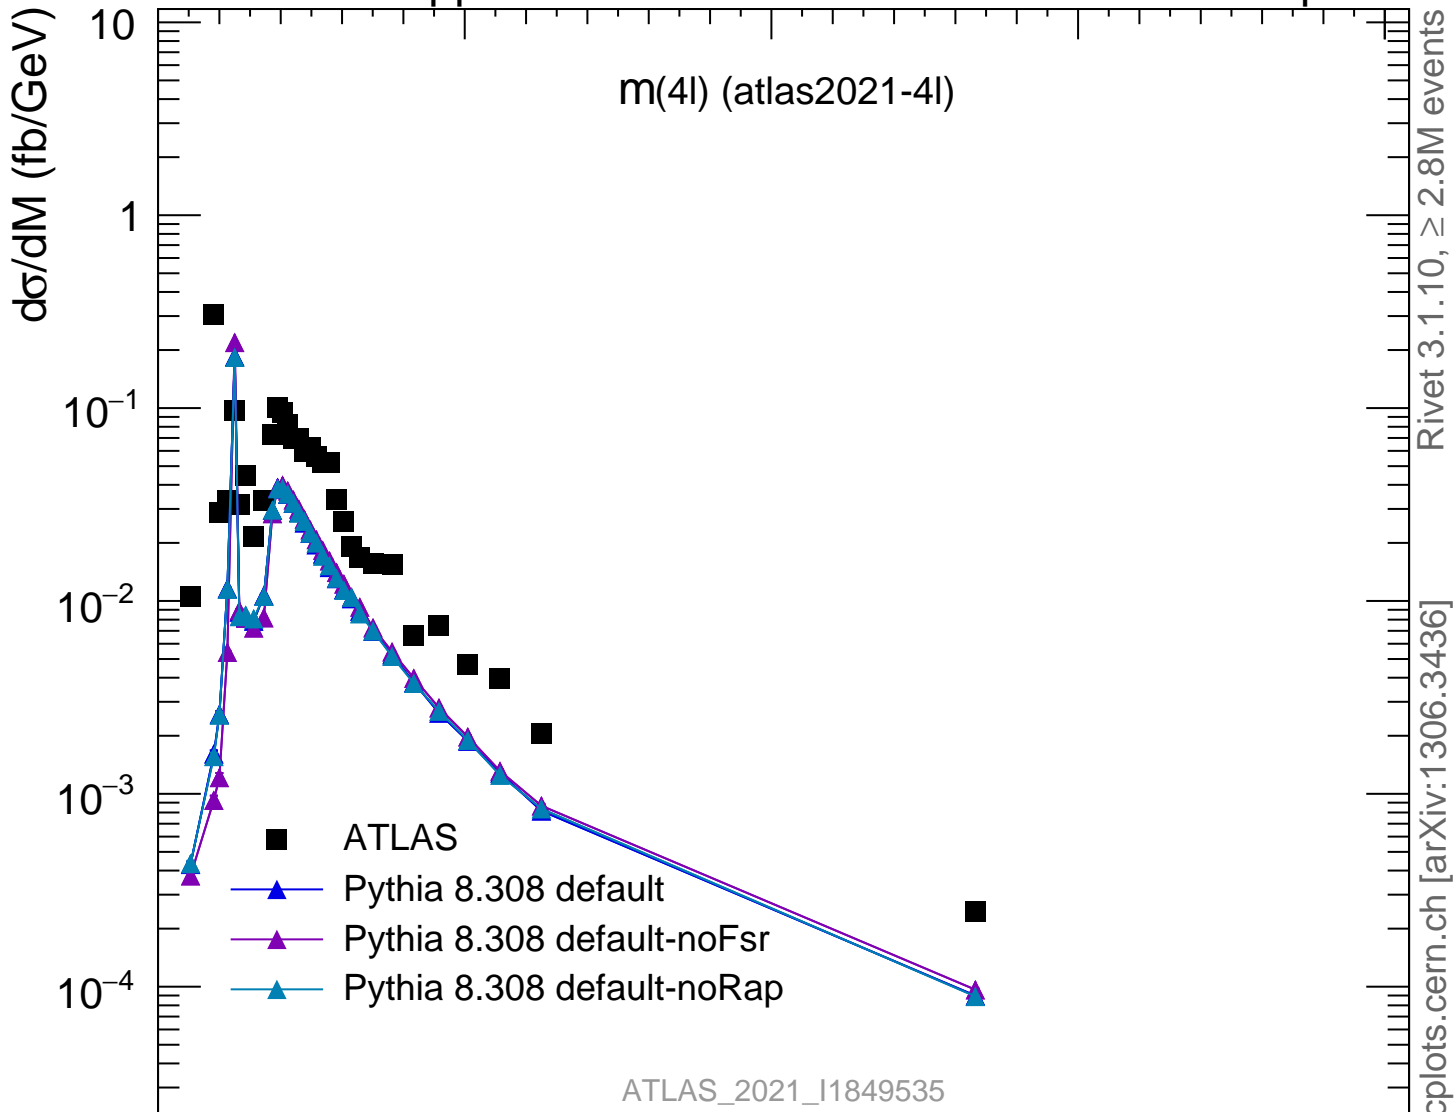

13000 GeV pp

4-lepton

Rivet 3.1.10, ≥ 2.8M events  
mcplots.cern.ch [arXiv:1306.3436]