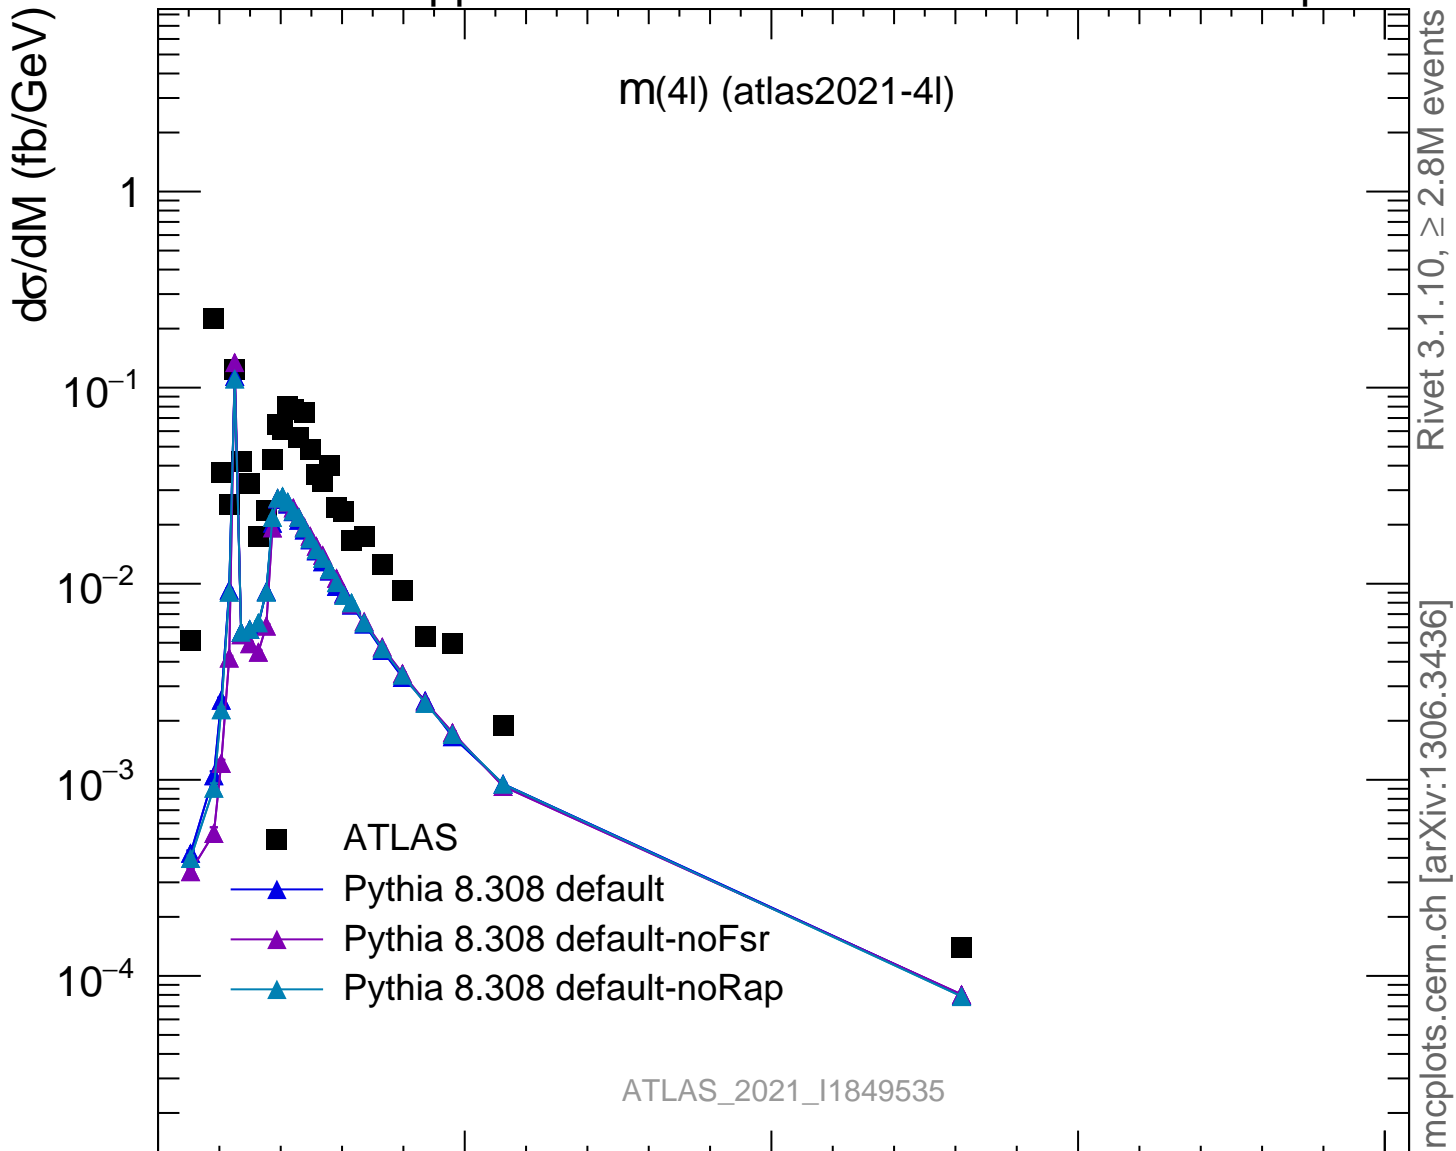

13000 GeV pp

4-lepton

Rivet 3.1.10, ≥ 2.8M events
mcplots.cern.ch [arXiv:1306.3436]