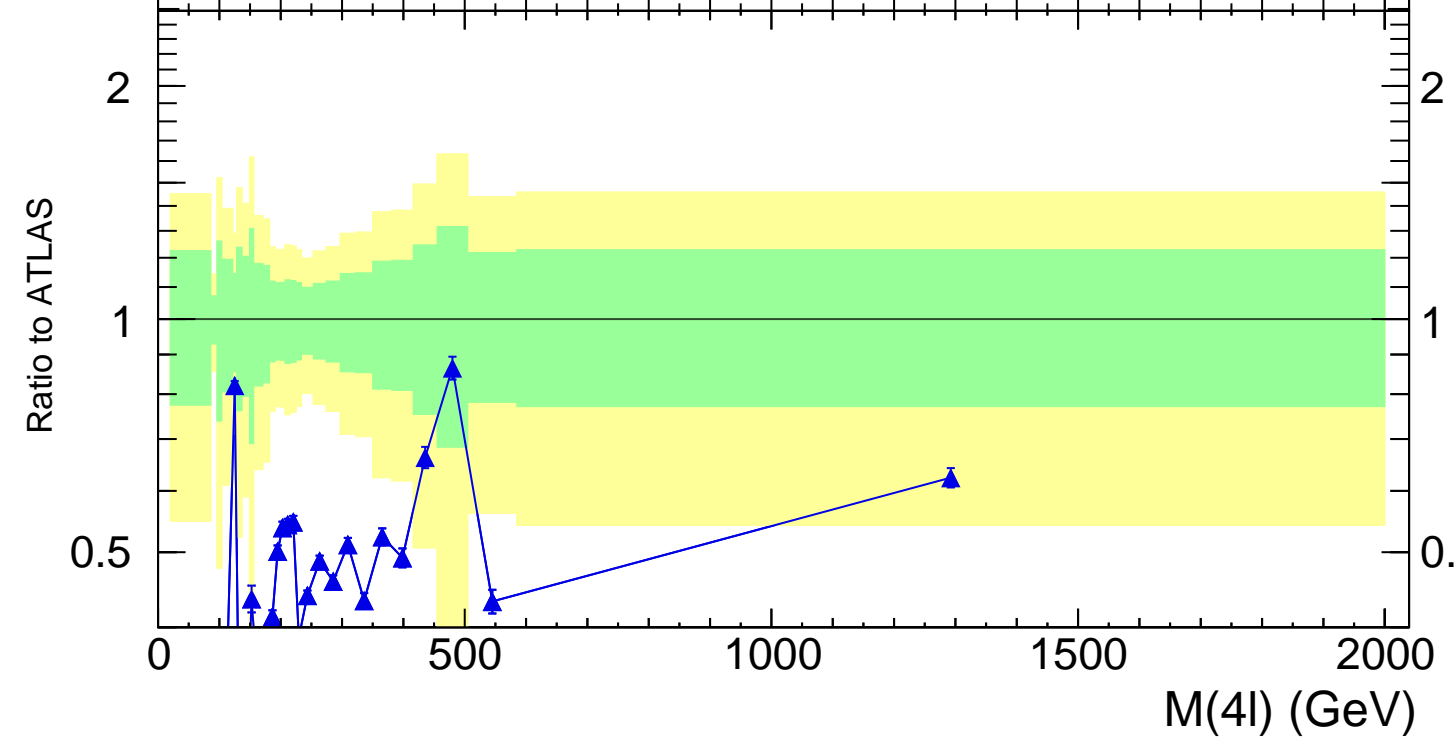

13000 GeV pp

4-lepton

Rivet 3.1.10, 500k events  
mcplots.cern.ch [arXiv:1306.3436]