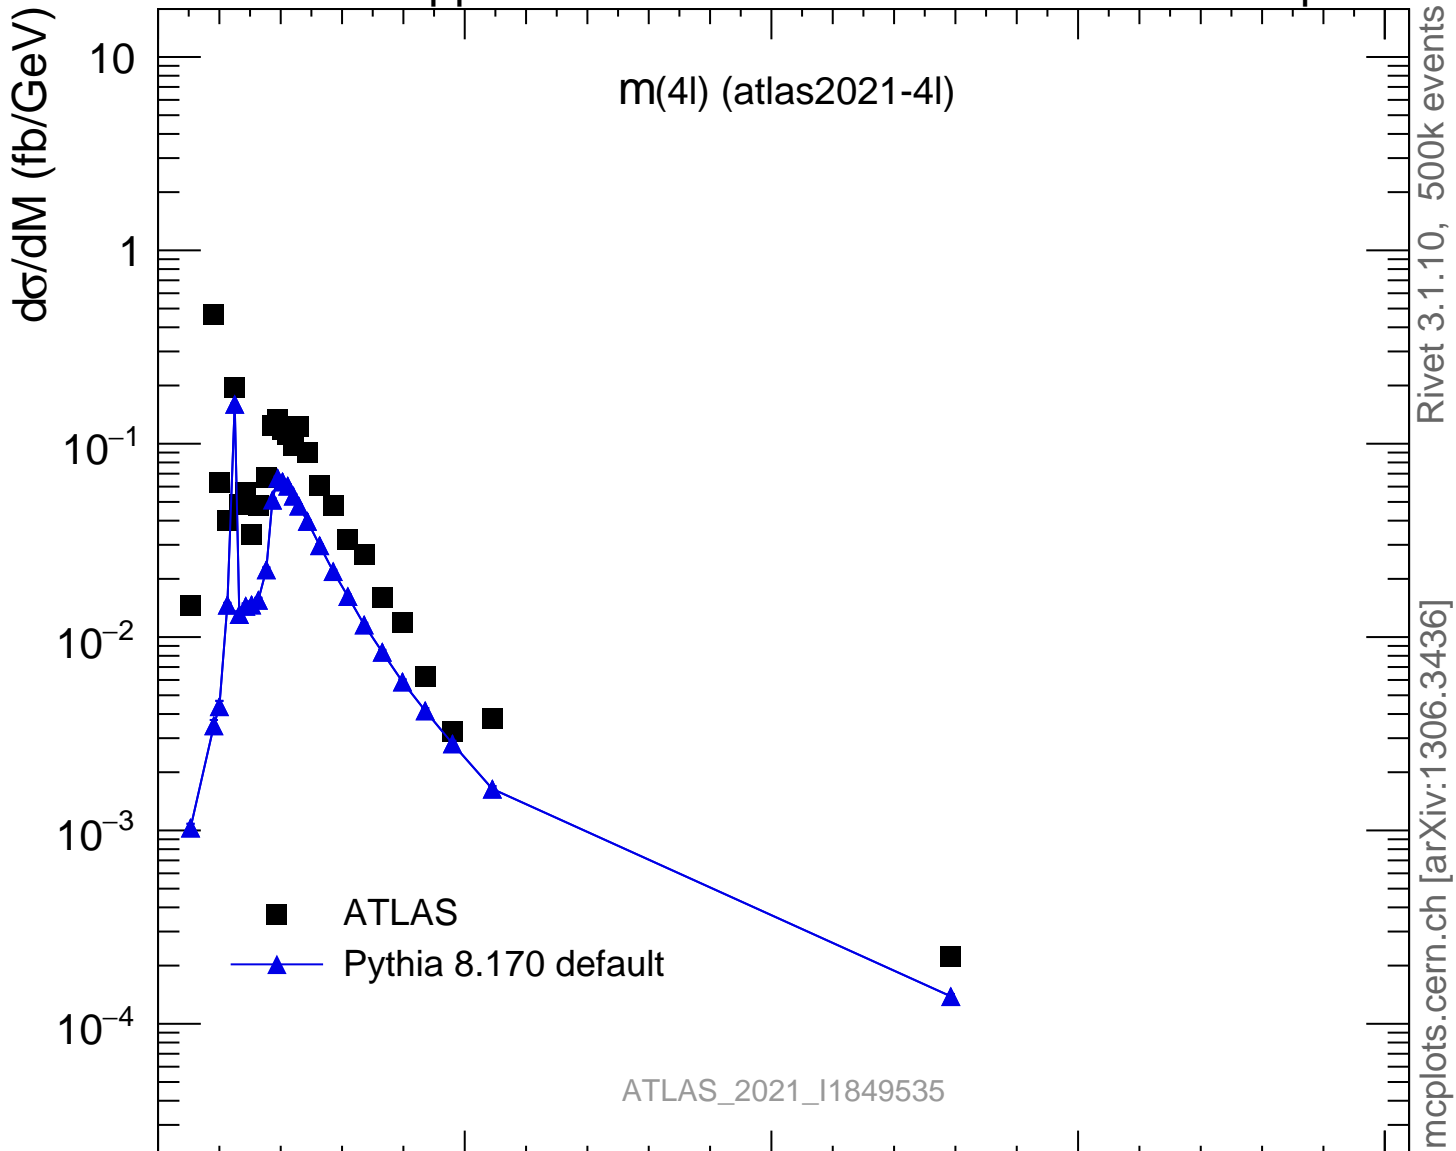

13000 GeV pp

4-lepton

Rivet 3.1.10, 500k events  
mcplots.cern.ch [arXiv:1306.3436]