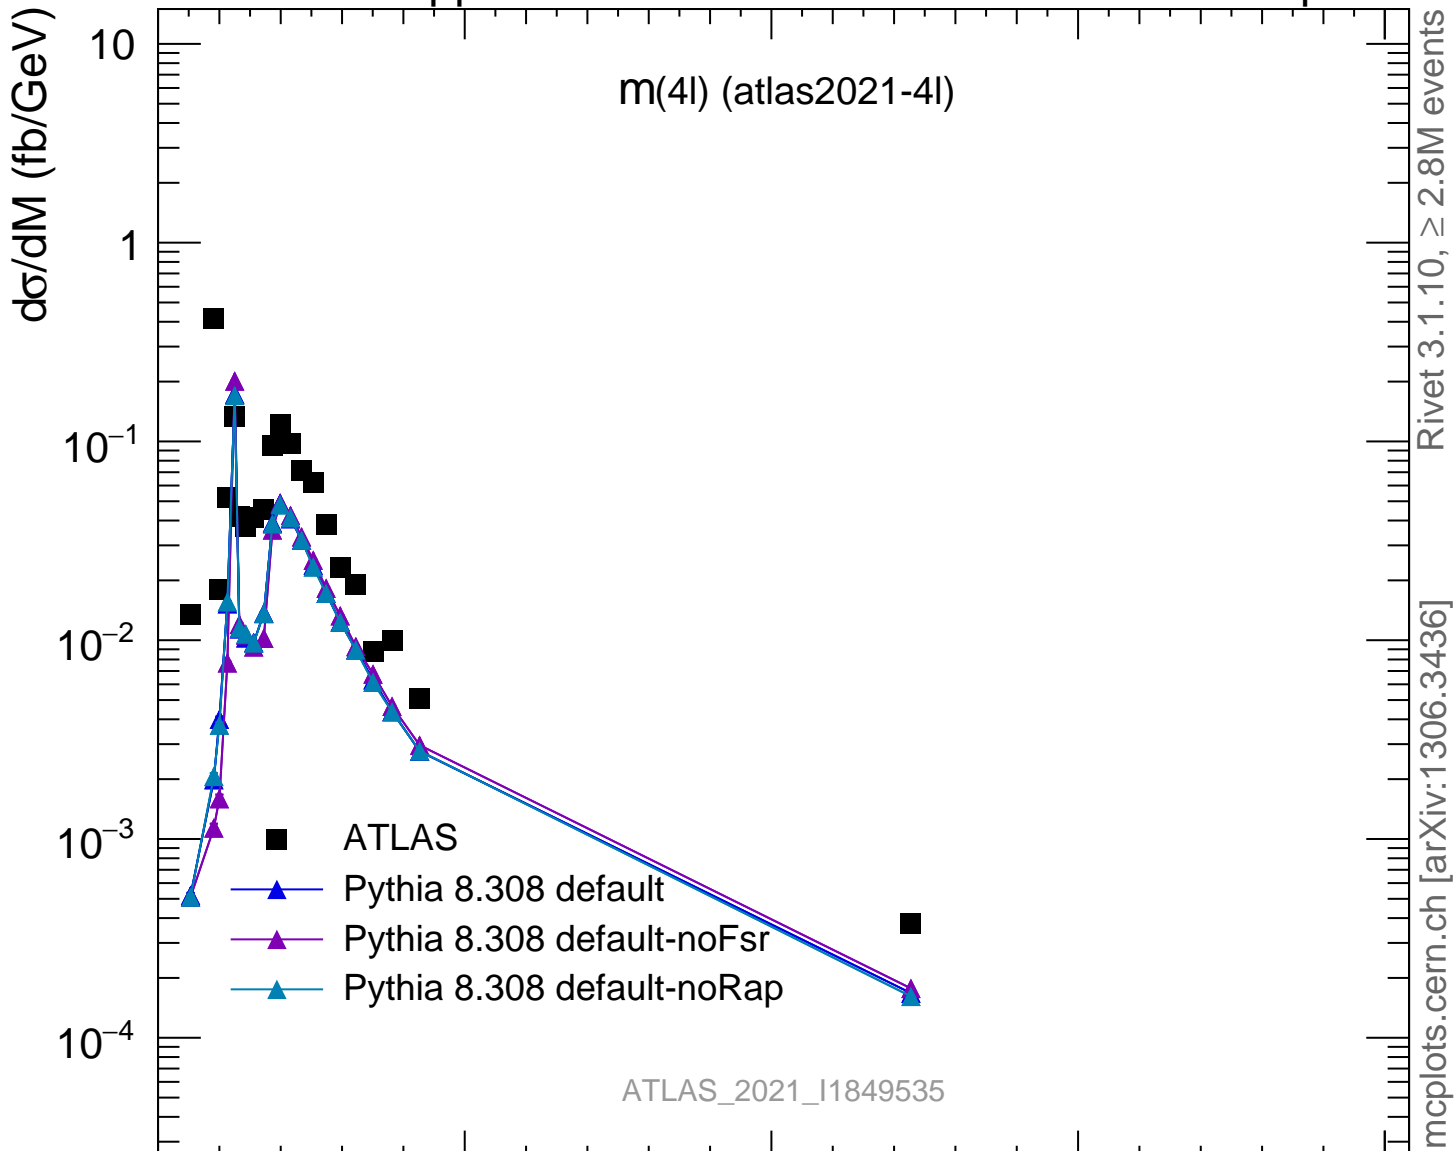

13000 GeV pp

4-lepton

Rivet 3.1.10, ≥ 2.8M events
mcplots.cern.ch [arXiv:1306.3436]