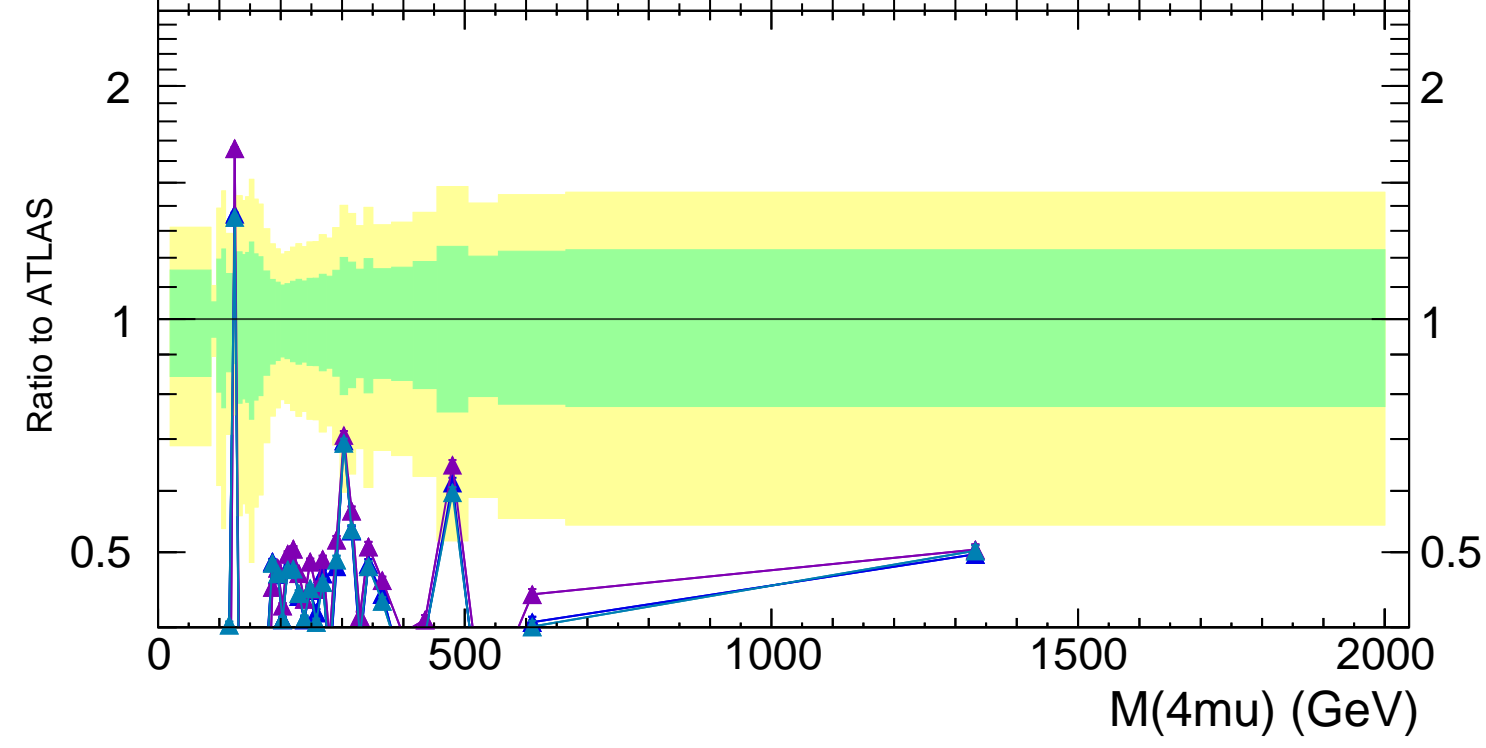

13000 GeV pp

4-lepton

Rivet 3.1.10, ≥ 2.8 M events
mcplots.cern.ch [arXiv:1306.3436]