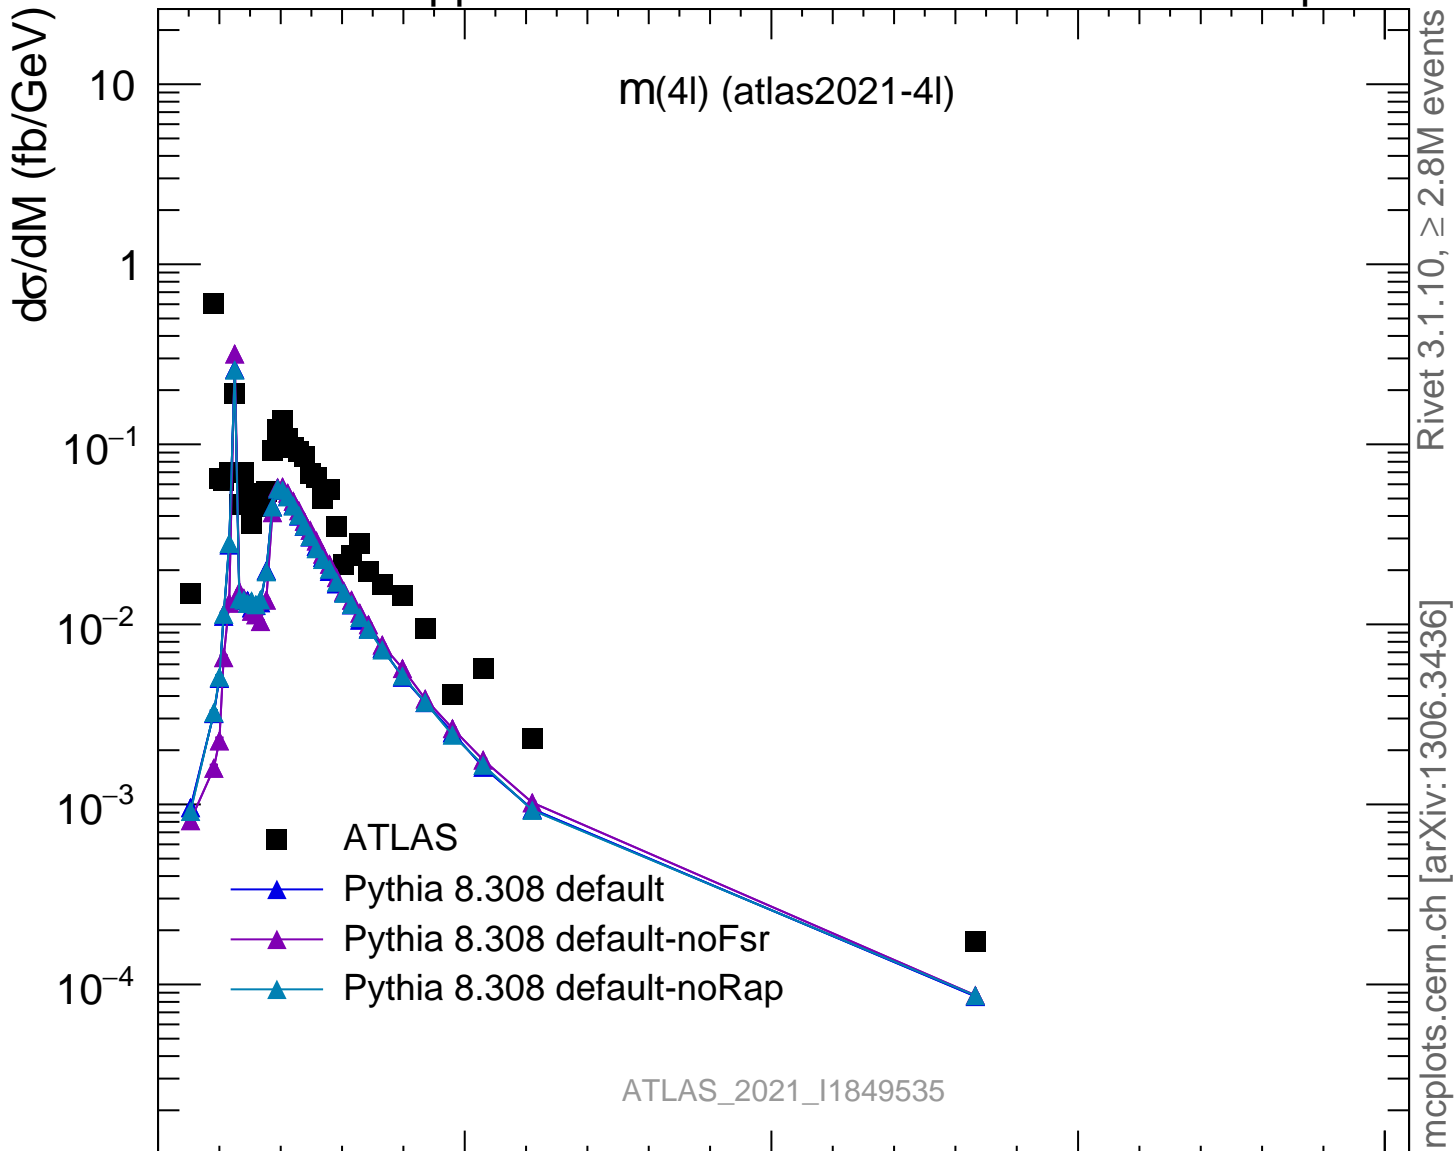

13000 GeV pp

4-lepton

Rivet 3.1.10, ≥ 2.8 M events
mcplots.cern.ch [arXiv:1306.3436]