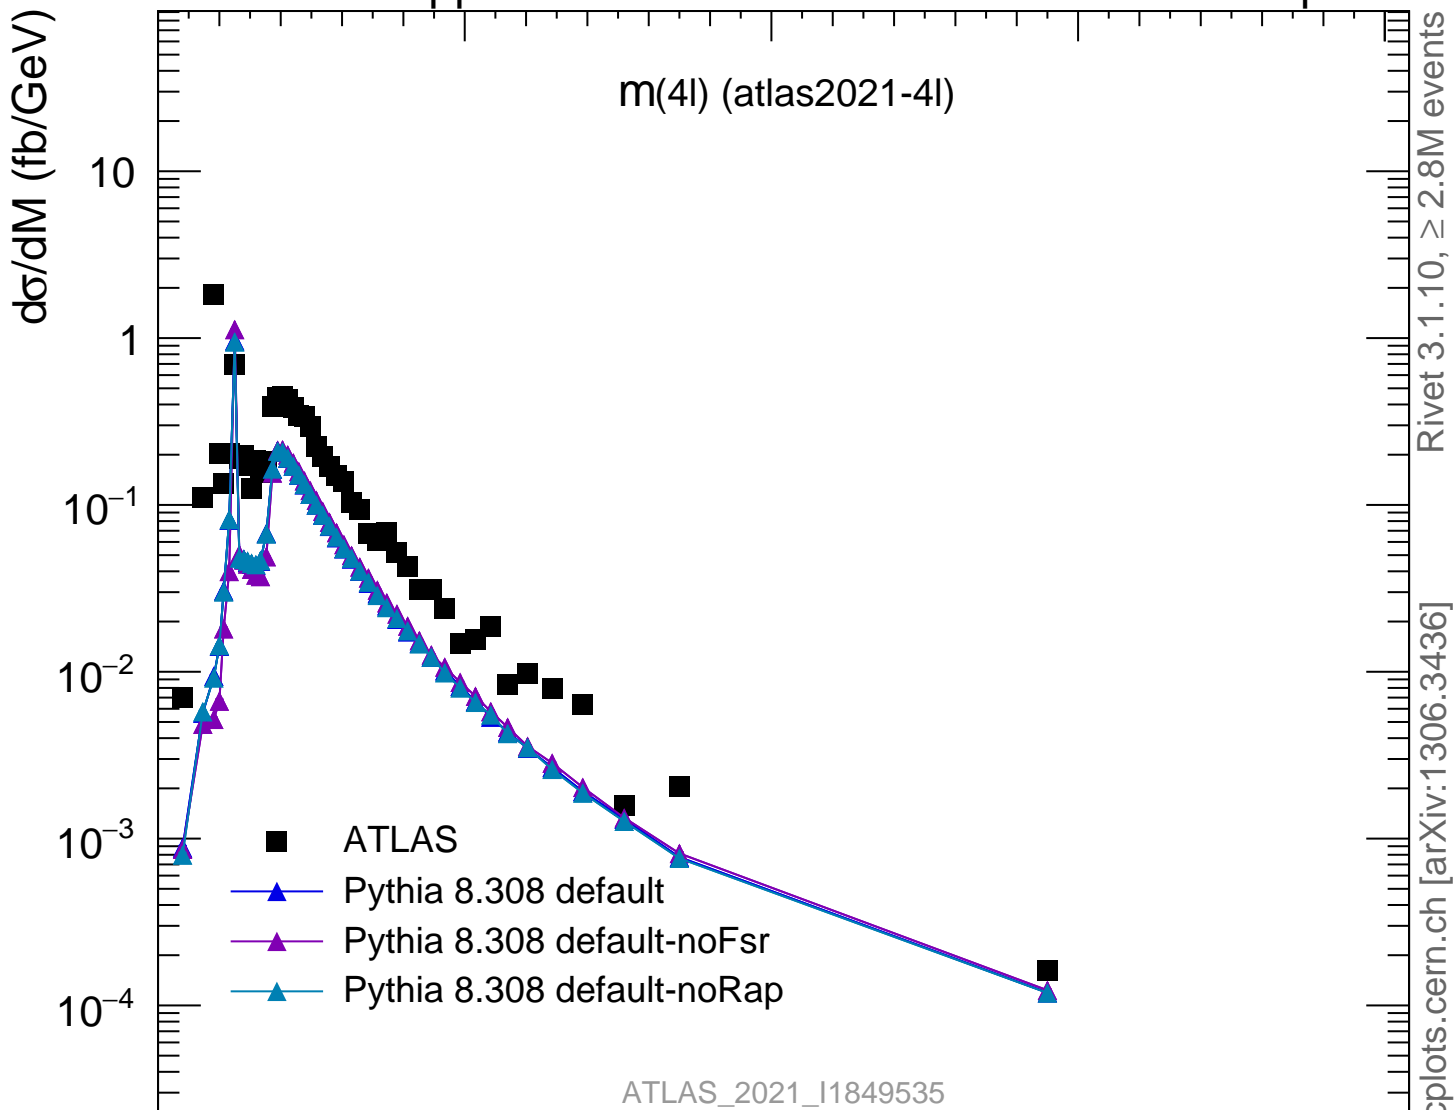

13000 GeV pp

4-lepton

Rivet 3.1.10, ≥ 2.8M events  
mcplots.cern.ch [arXiv:1306.3436]