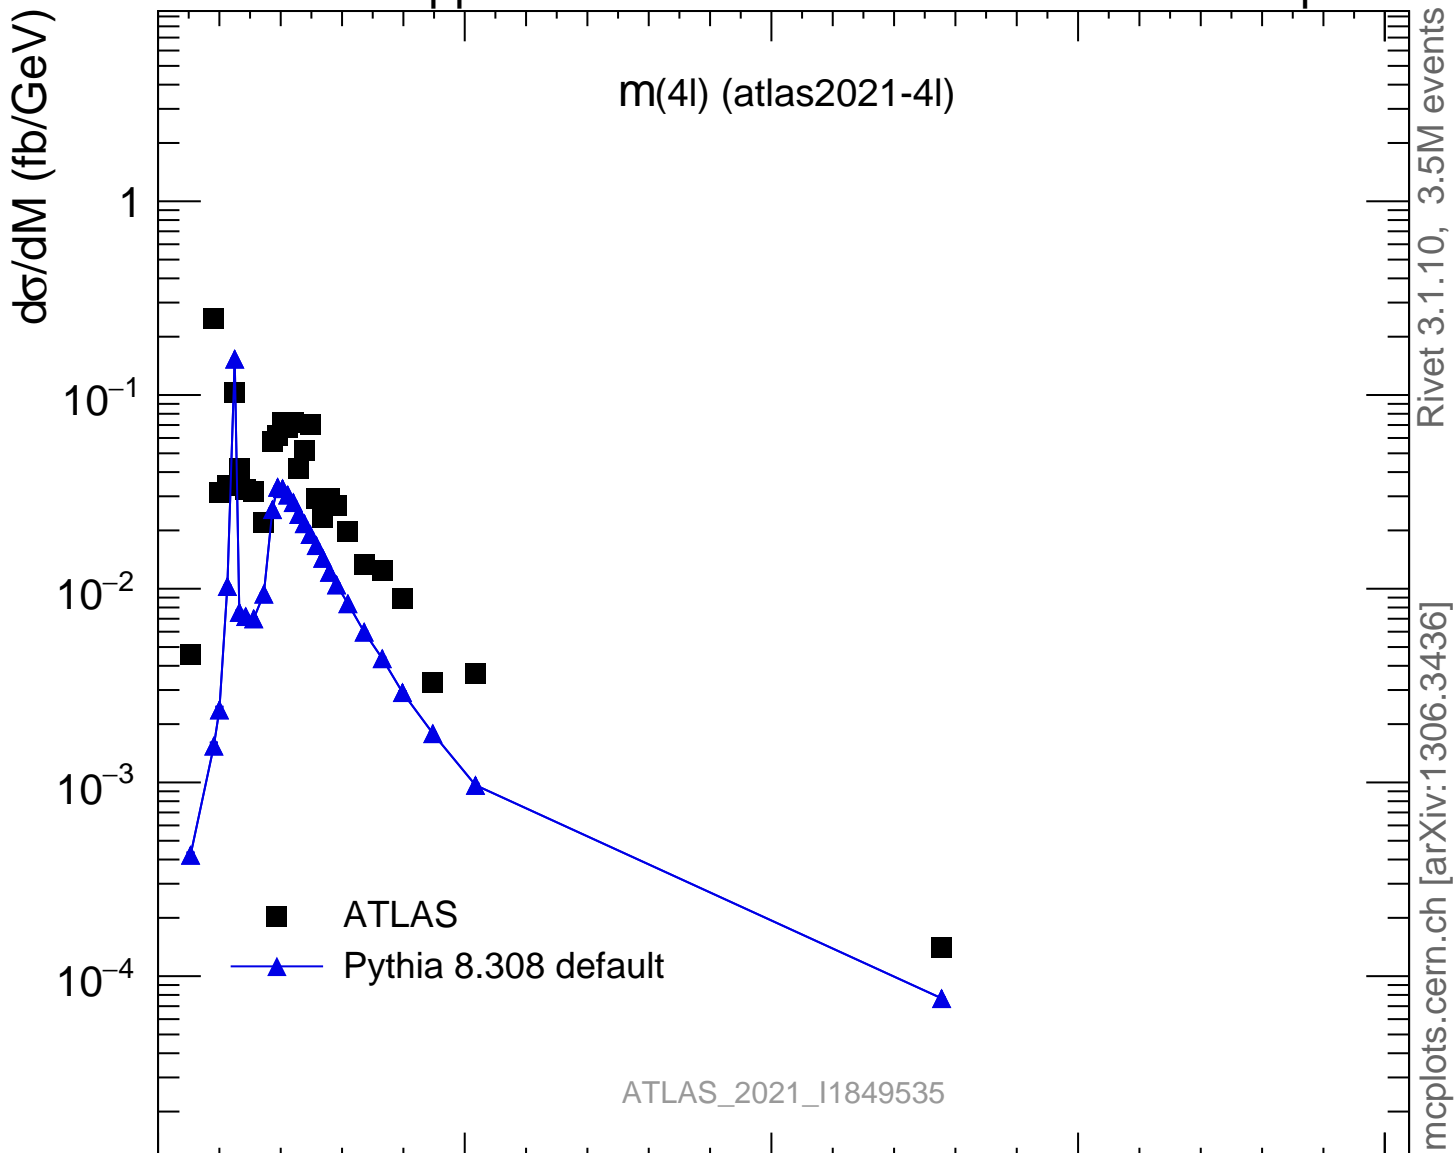

13000 GeV pp

4-lepton

Rivet 3.1.10, 3.5M events
mcplots.cern.ch [arXiv:1306.3436]