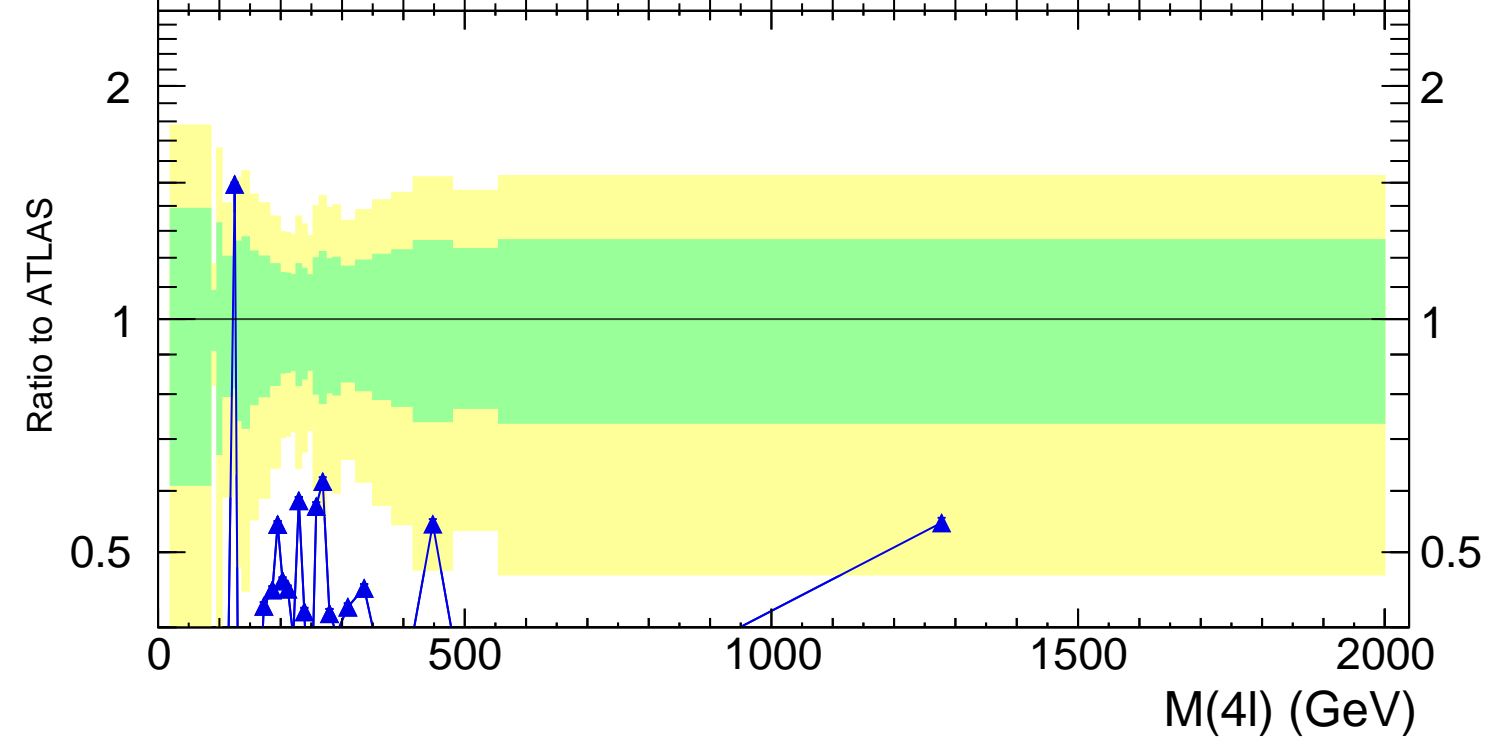

13000 GeV pp

4-lepton

Rivet 3.1.10, 3.5M events
mcplots.cern.ch [arXiv:1306.3436]