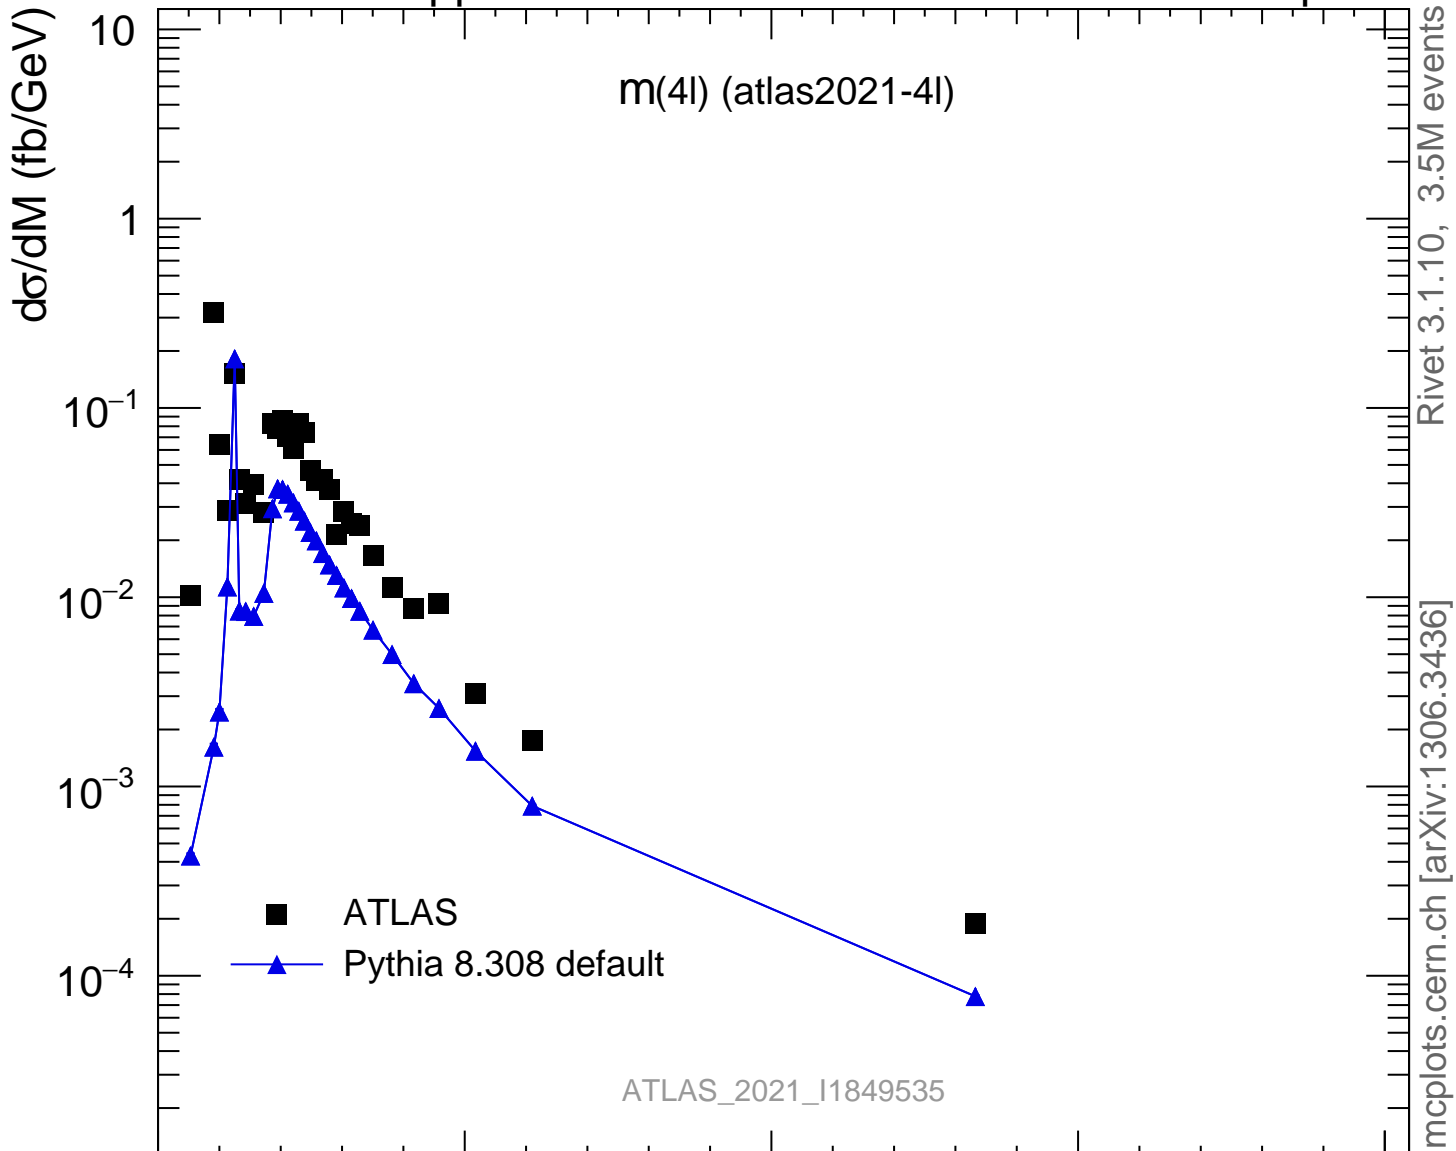

13000 GeV pp

4-lepton

Rivet 3.1.10, 3.5M events  
mcplots.cern.ch [arXiv:1306.3436]

ATLAS\_2021\_I1849535