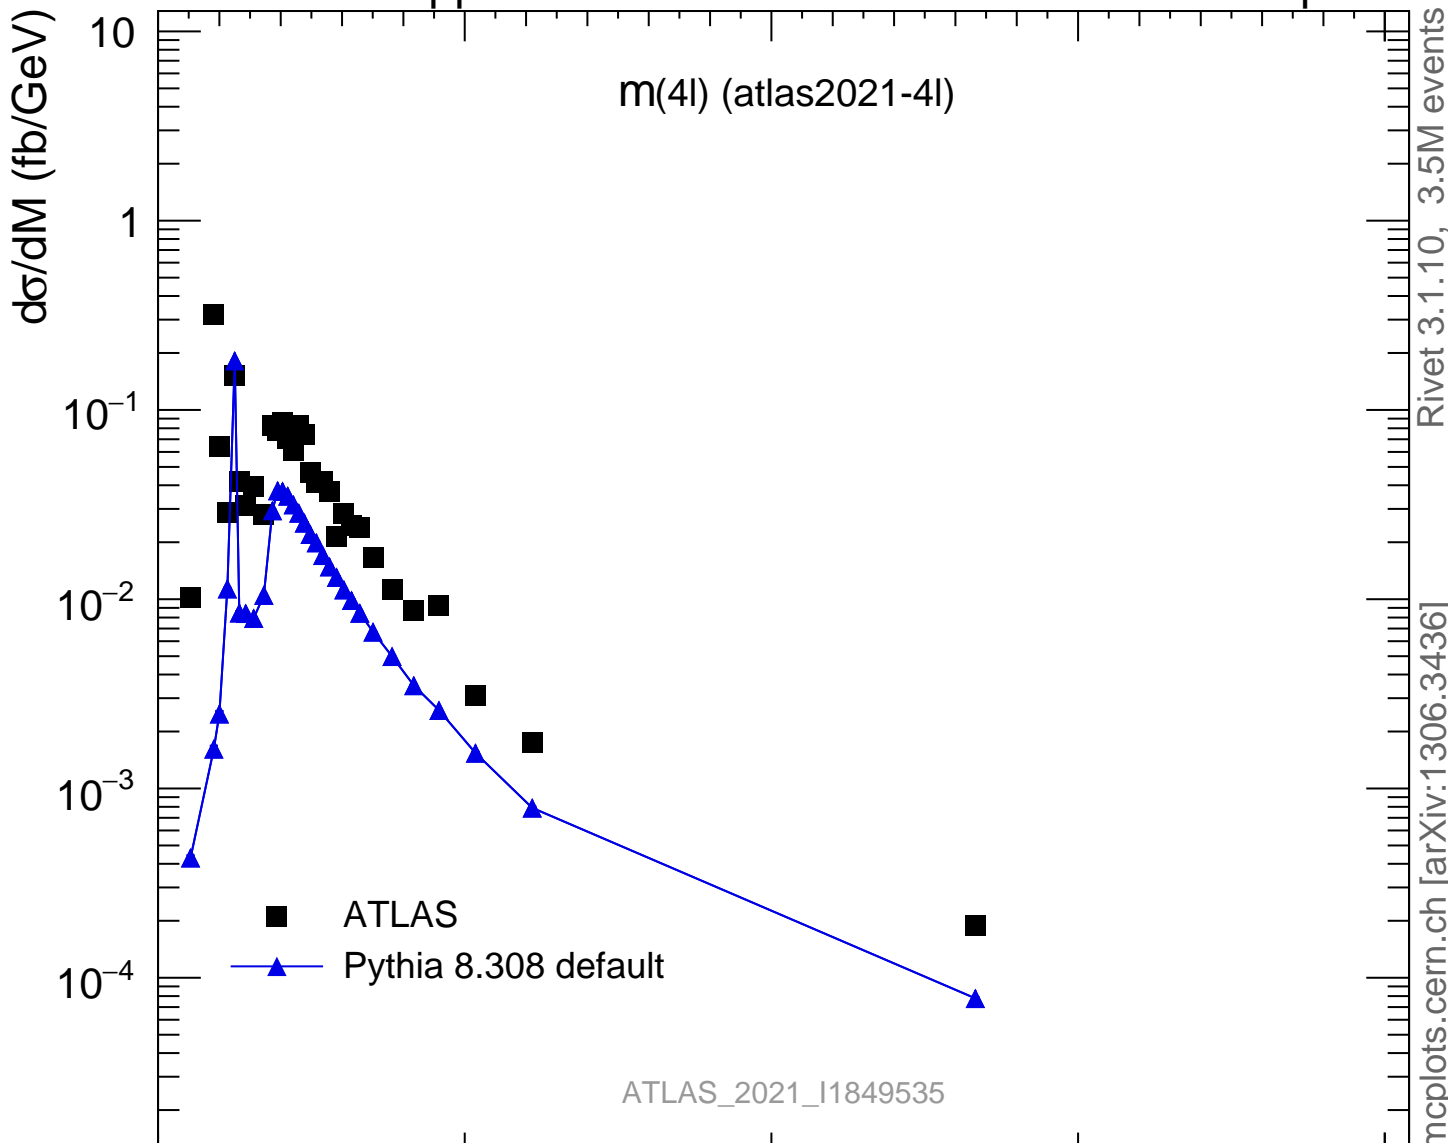

13000 GeV pp

4-lepton

Rivet 3.1.10, 3.5M events
mcplots.cern.ch [arXiv:1306.3436]