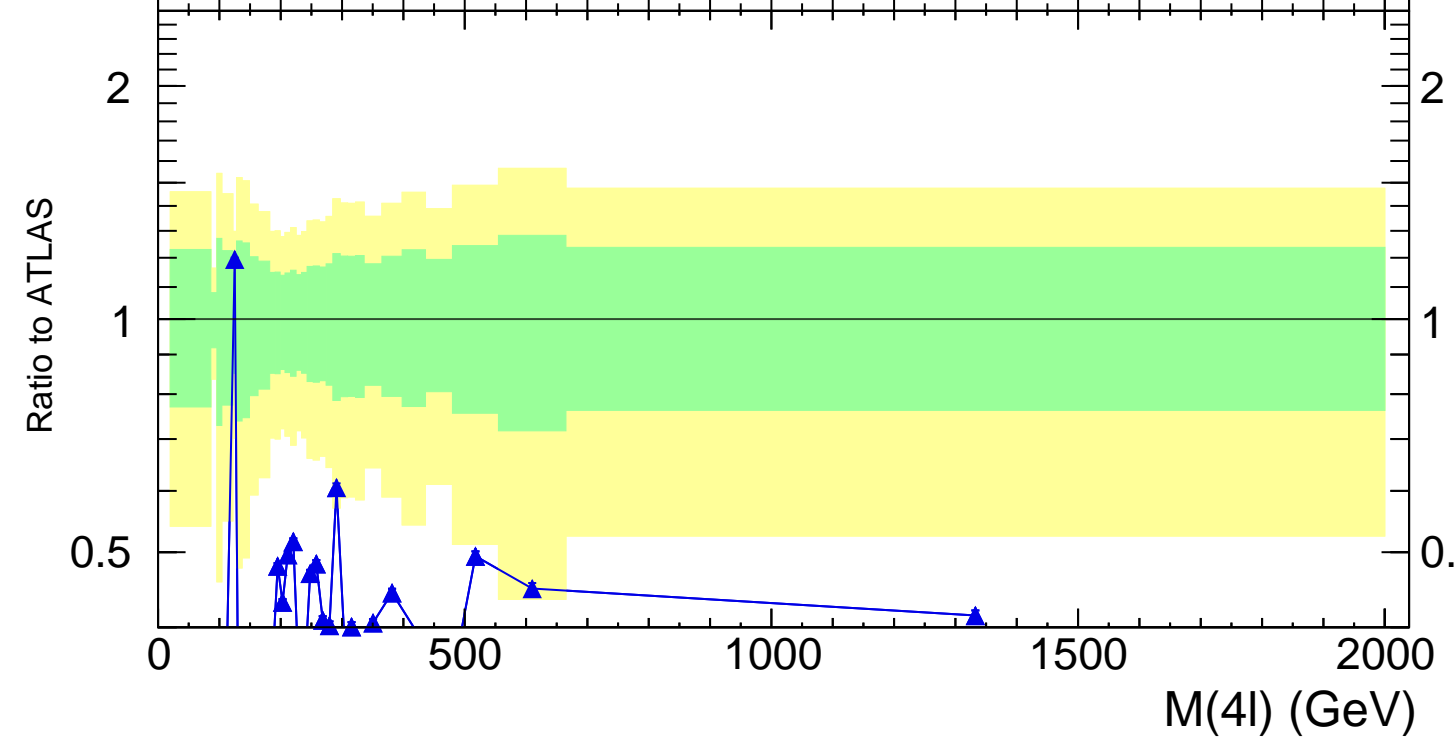

13000 GeV pp

4-lepton

Rivet 3.1.10, 3.5M events  
mcplots.cern.ch [arXiv:1306.3436]

ATLAS\_2021\_I1849535