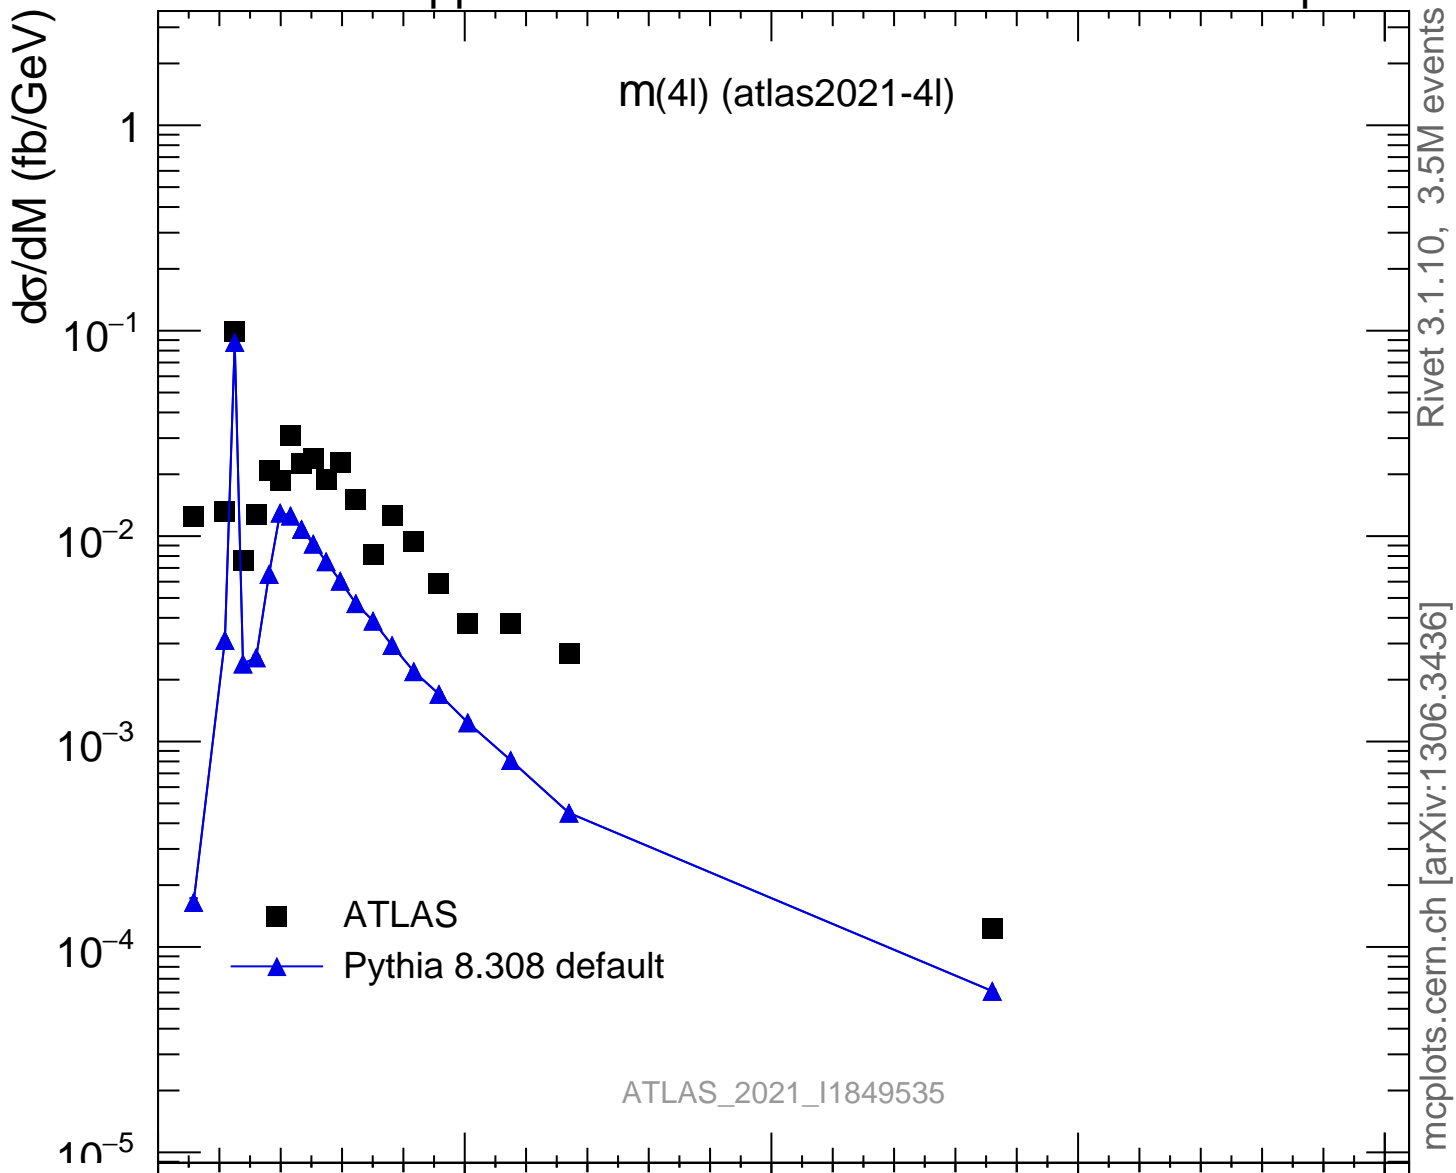

13000 GeV pp

4-lepton

Rivet 3.1.10, 3.5M events
mcplots.cern.ch [arXiv:1306.3436]