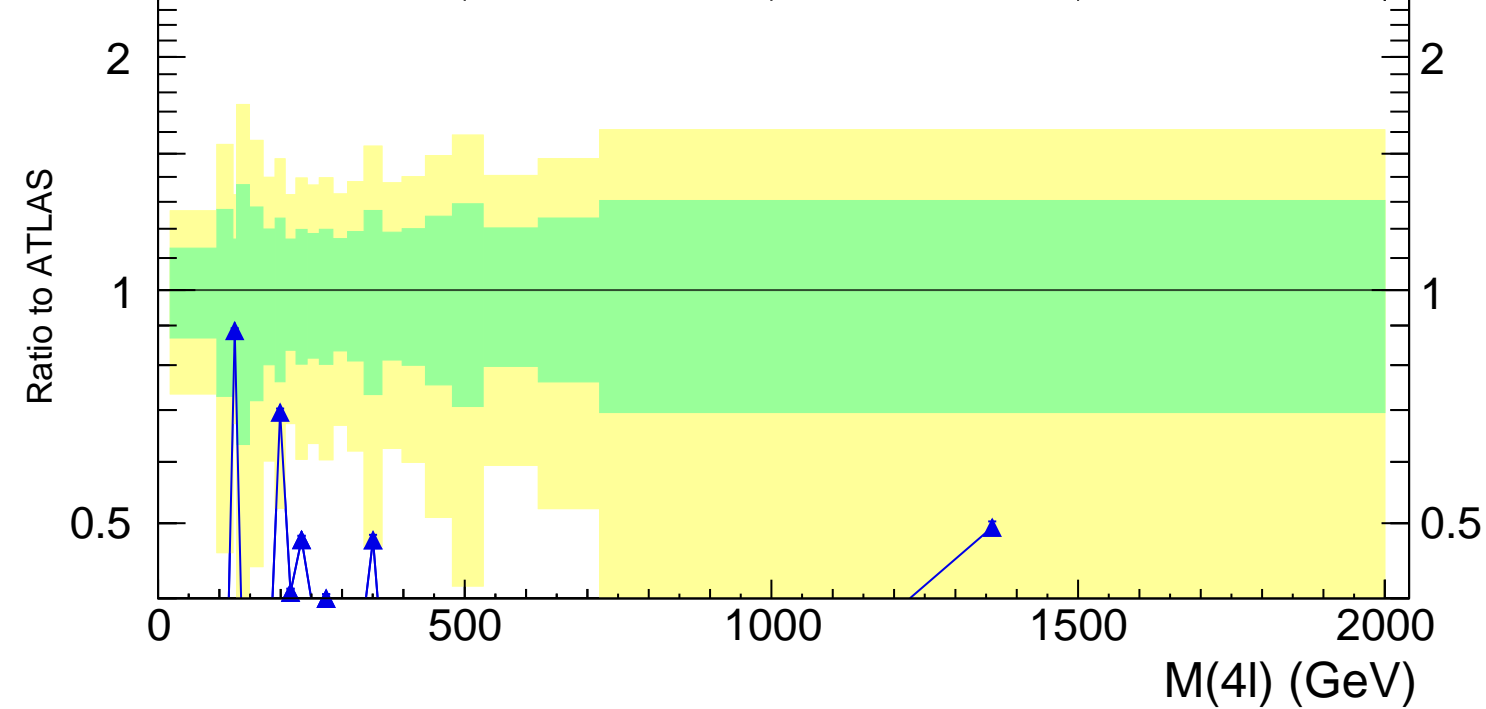

13000 GeV pp

4-lepton

Rivet 3.1.10, 3.5M events
mcplots.cern.ch [arXiv:1306.3436]