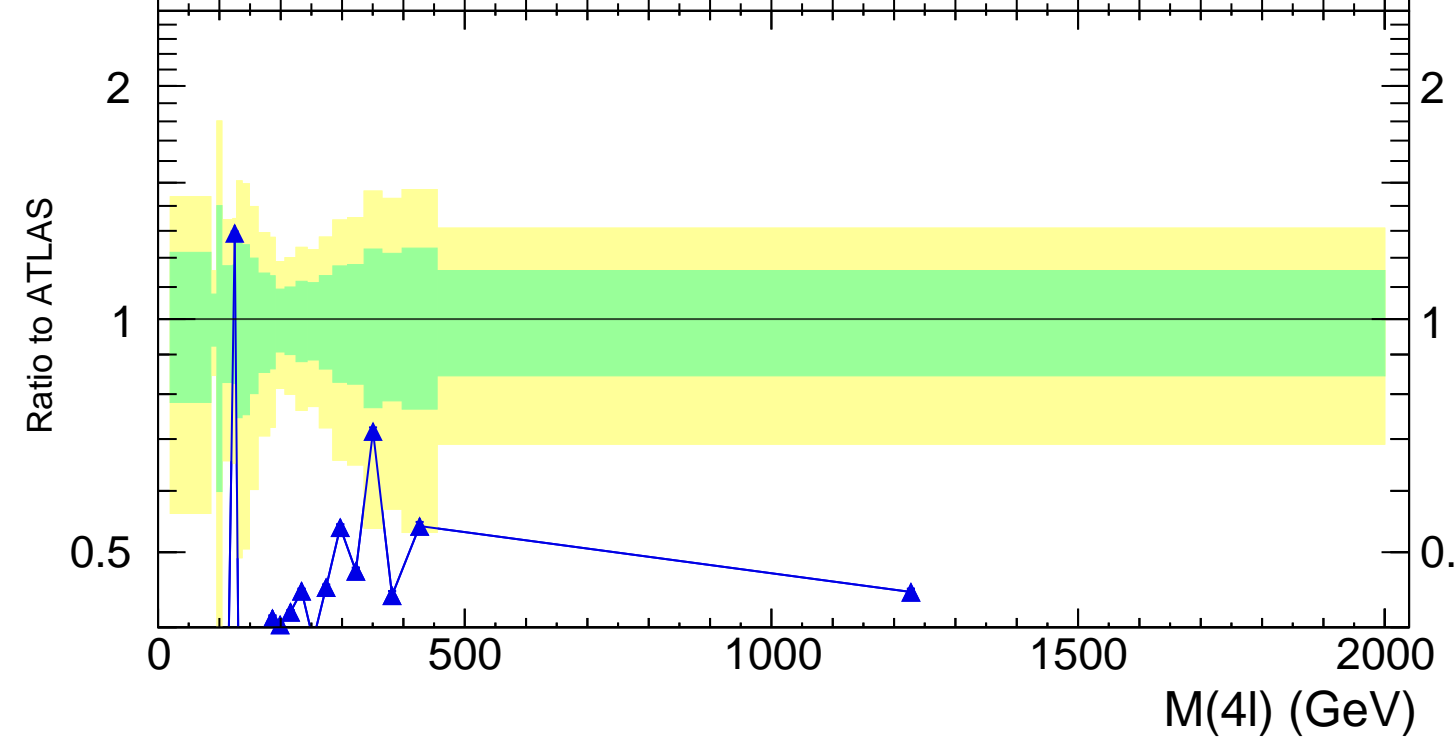

13000 GeV pp

4-lepton

Rivet 3.1.10, 3.5M events
mcplots.cern.ch [arXiv:1306.3436]