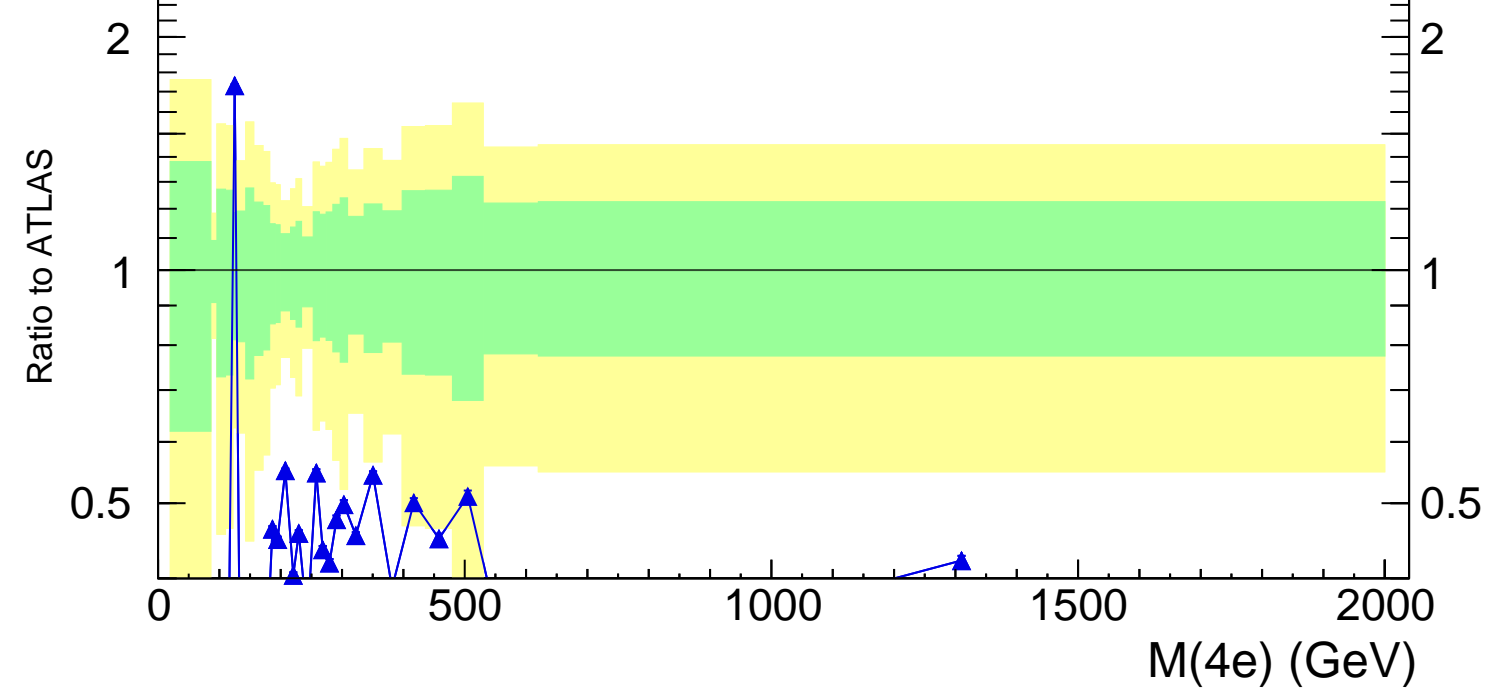

13000 GeV pp

4-lepton

Rivet 3.1.10, 3.5M events
mcplots.cern.ch [arXiv:1306.3436]