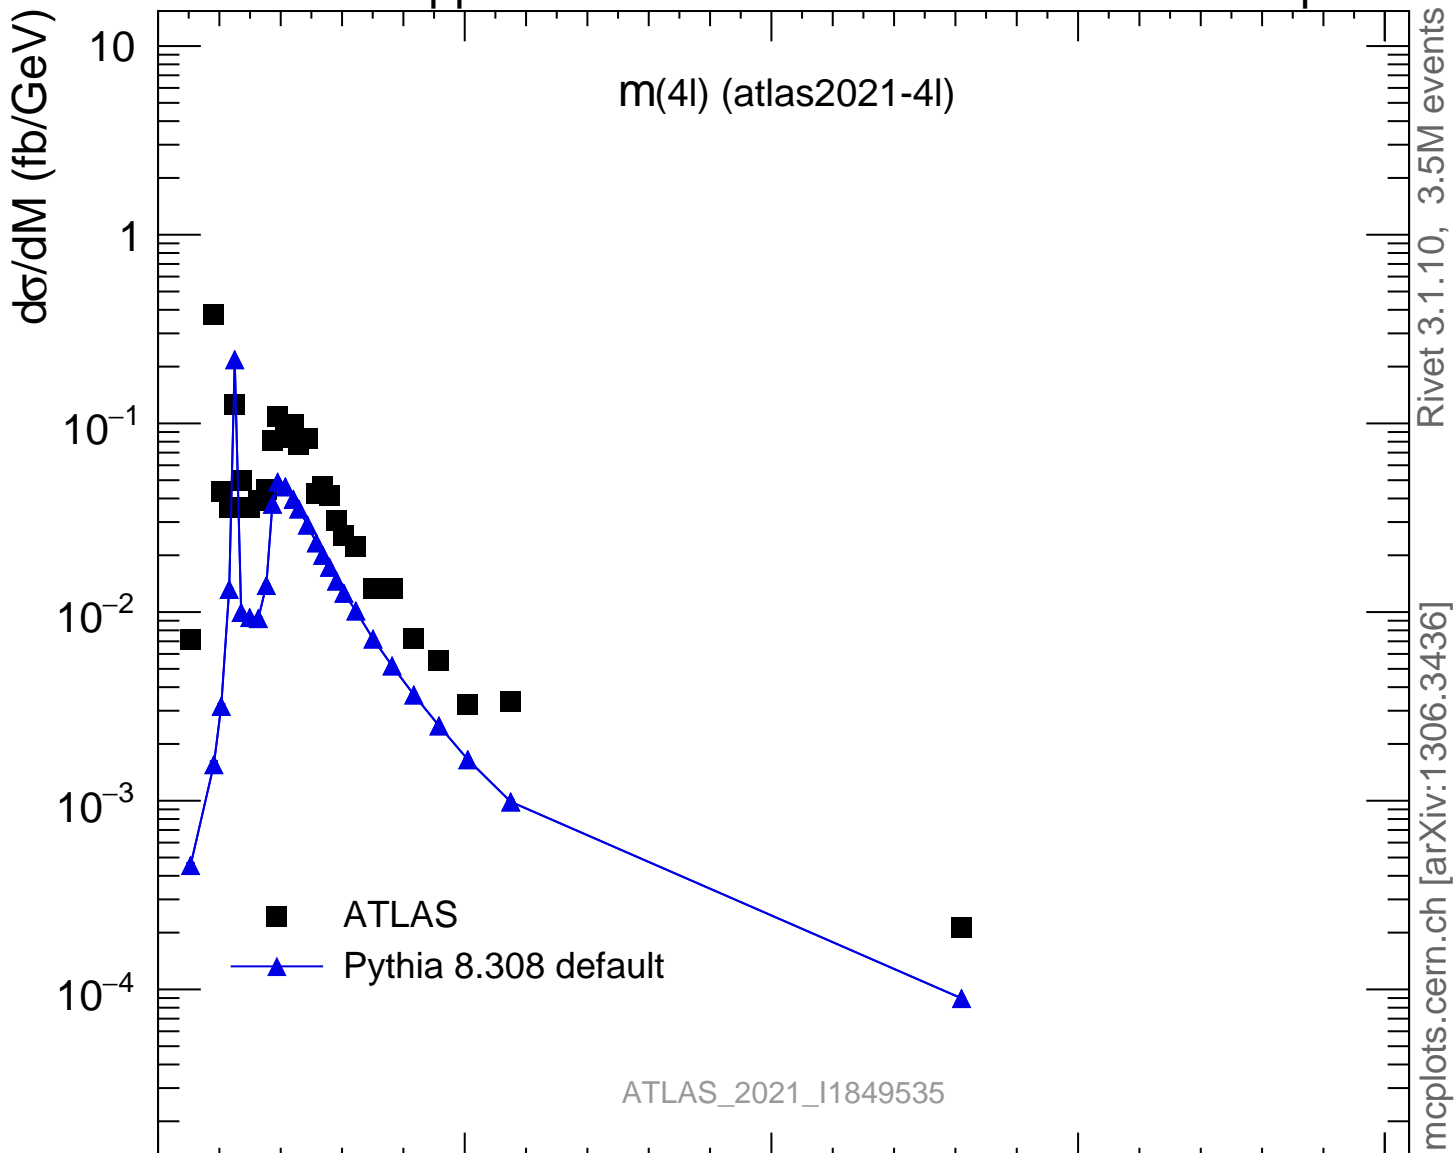

13000 GeV pp

4-lepton

Rivet 3.1.10, 3.5M events
mcplots.cern.ch [arXiv:1306.3436]