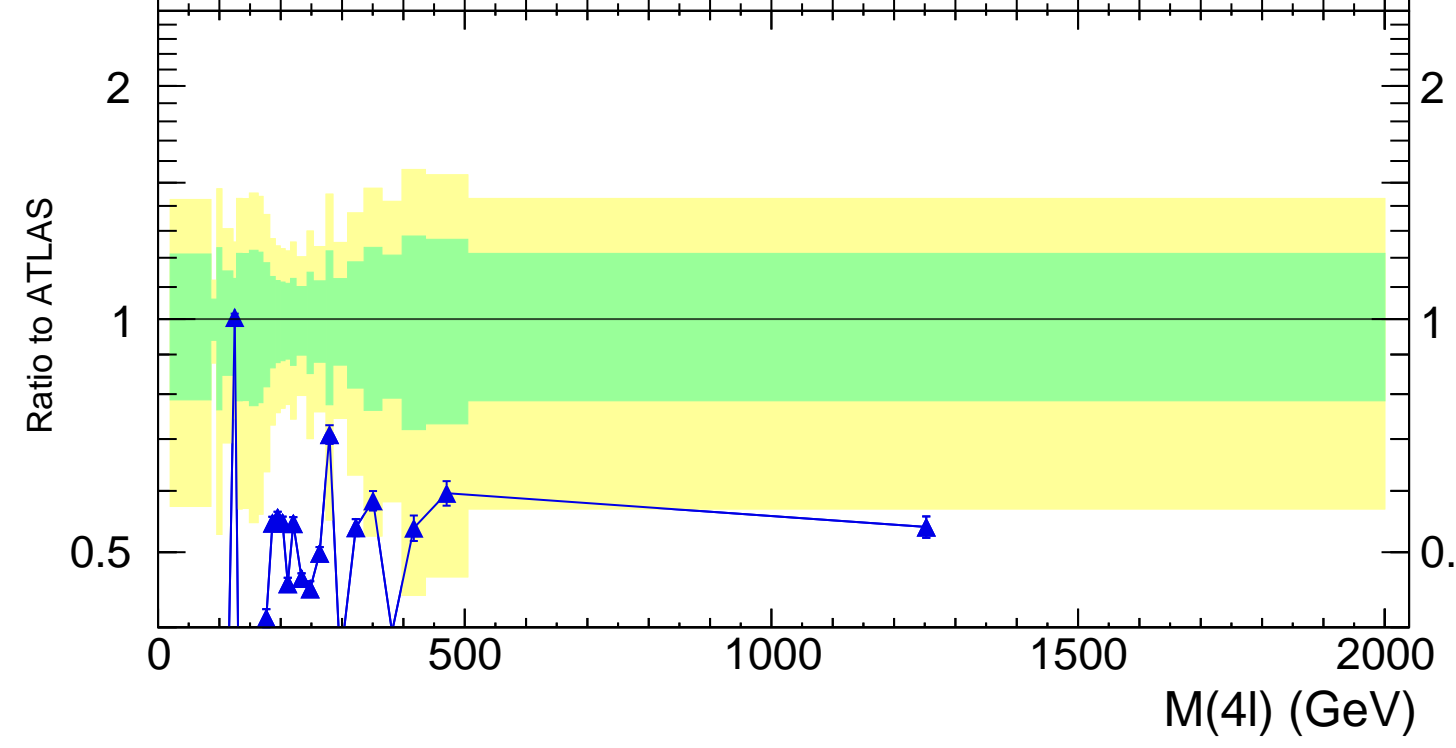

13000 GeV pp

4-lepton

Rivet 3.1.10, 500k events  
mcplots.cern.ch [arXiv:1306.3436]