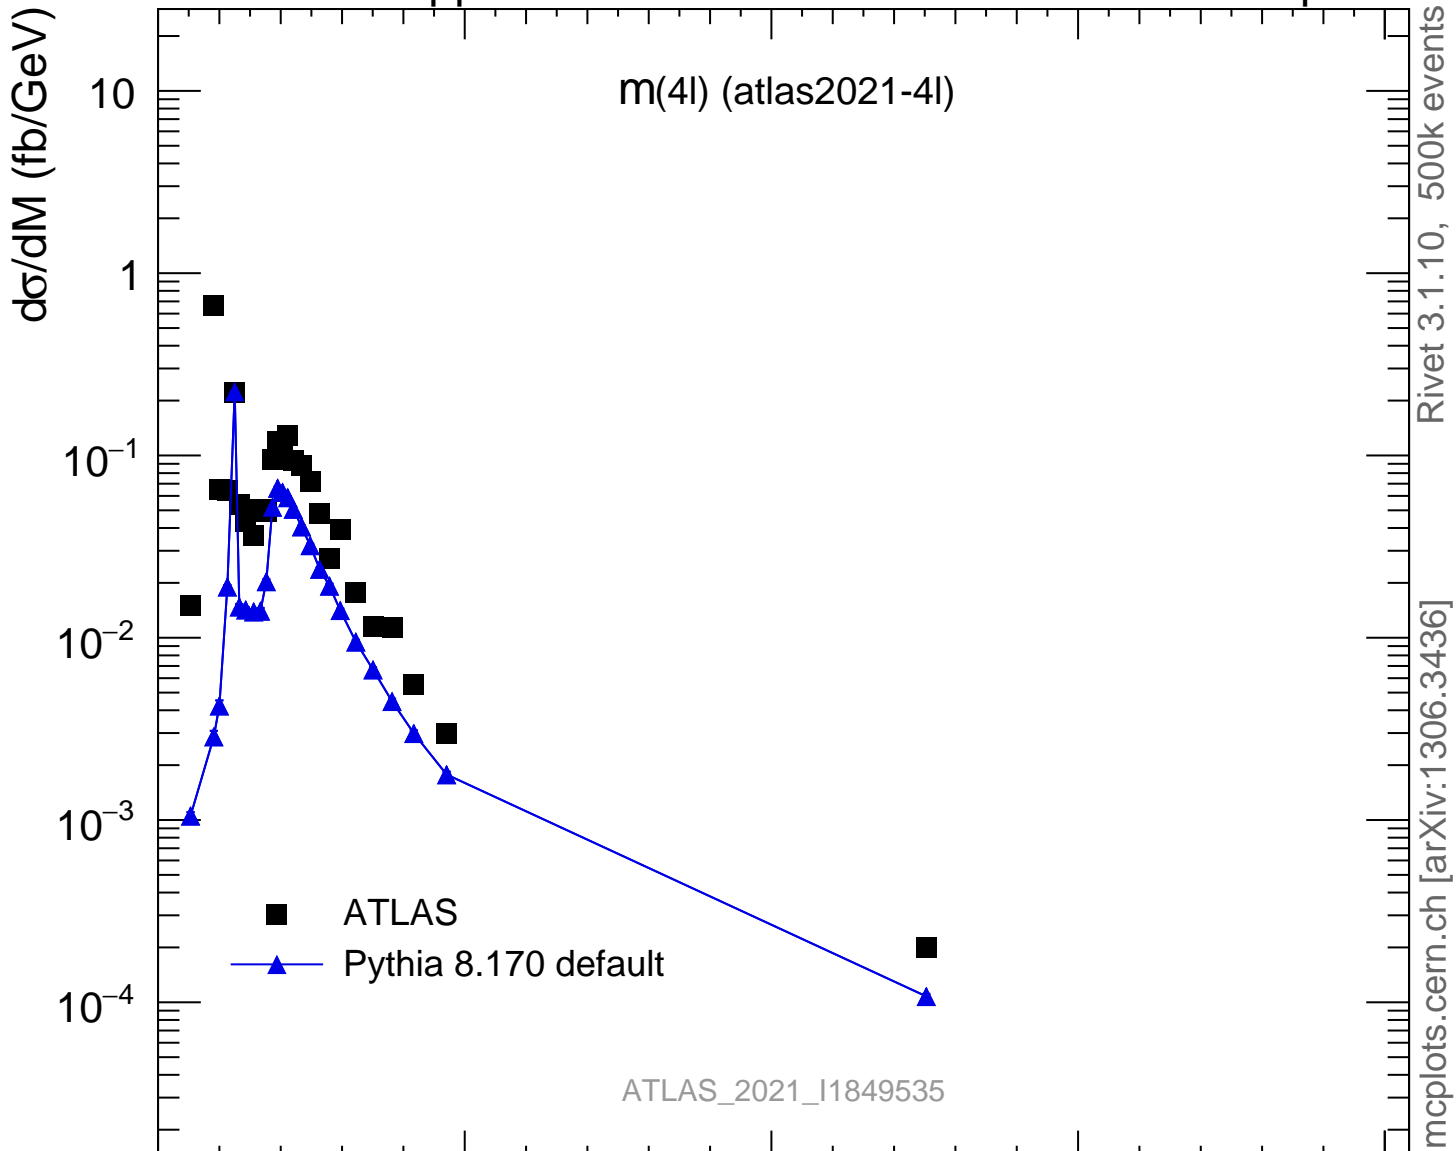

13000 GeV pp

4-lepton

Rivet 3.1.10, 500k events  
mcplots.cern.ch [arXiv:1306.3436]