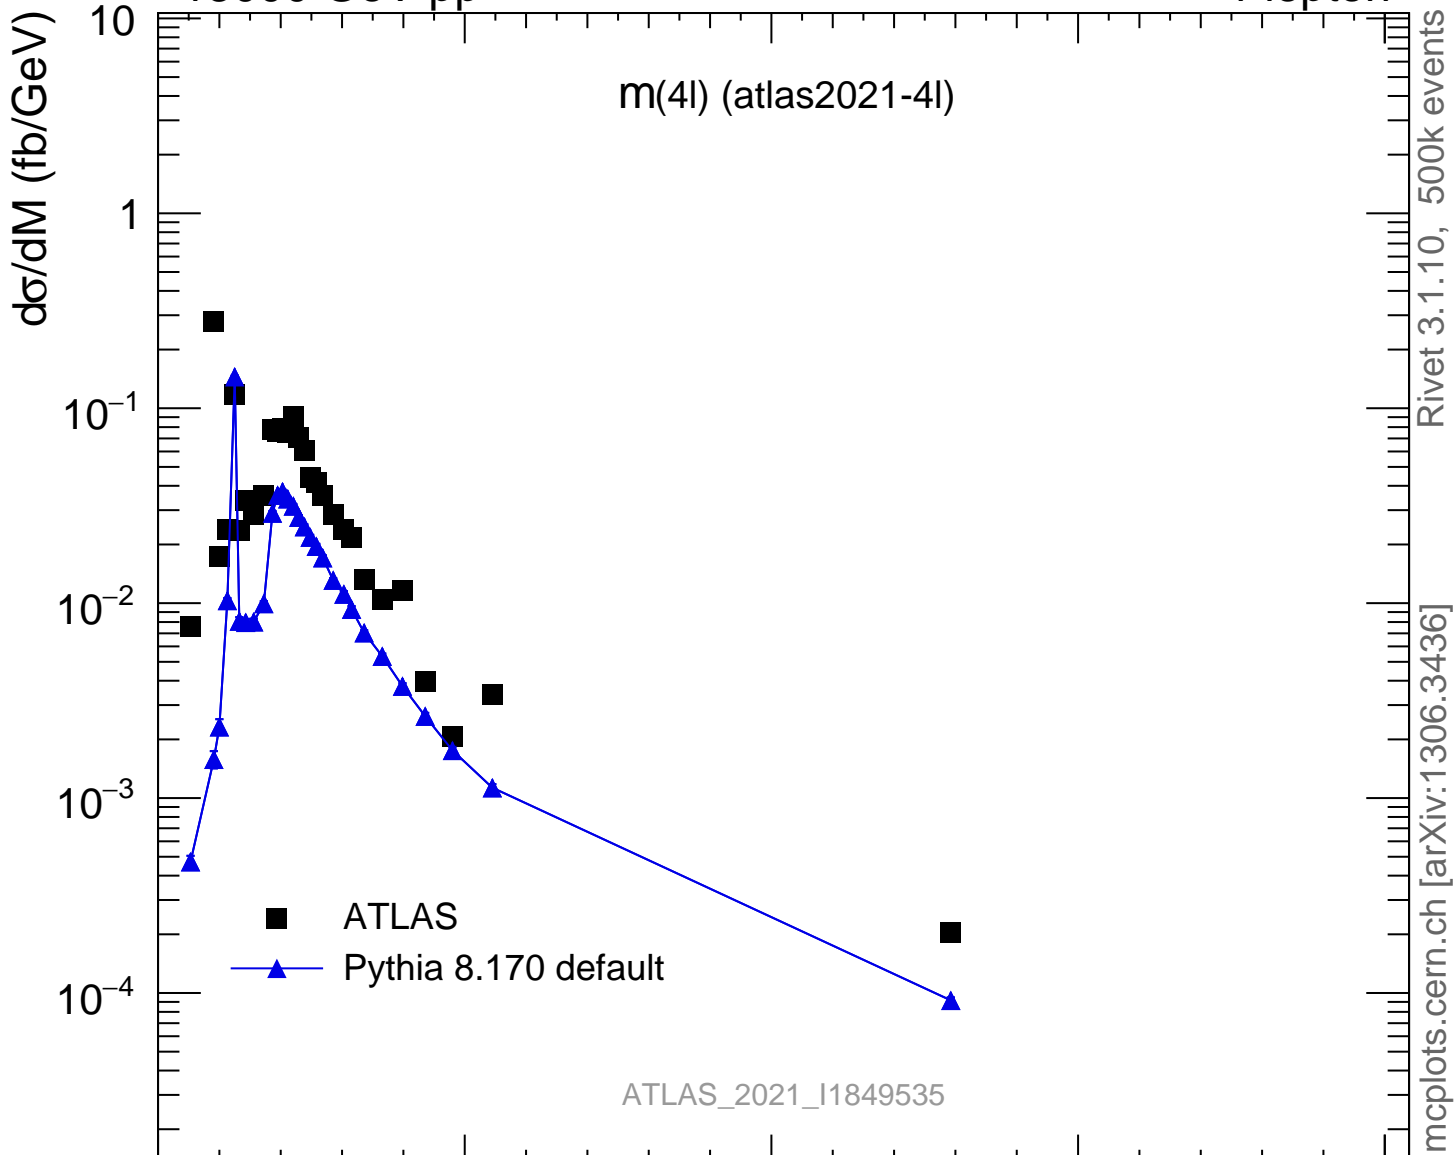

13000 GeV pp

4-lepton

Rivet 3.1.10, 500k events
mcplots.cern.ch [arXiv:1306.3436]