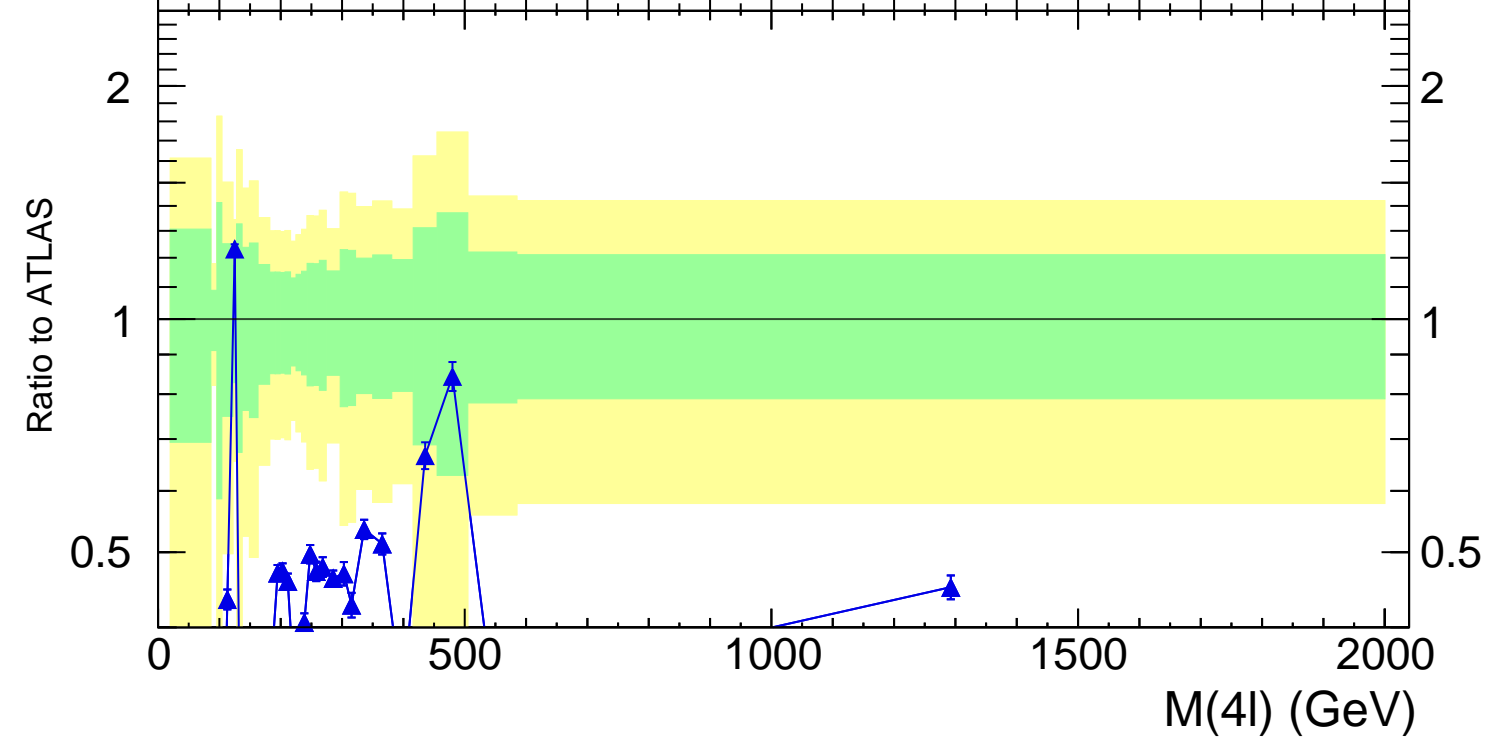

13000 GeV pp

4-lepton

Rivet 3.1.10, 500k events
mcplots.cern.ch [arXiv:1306.3436]