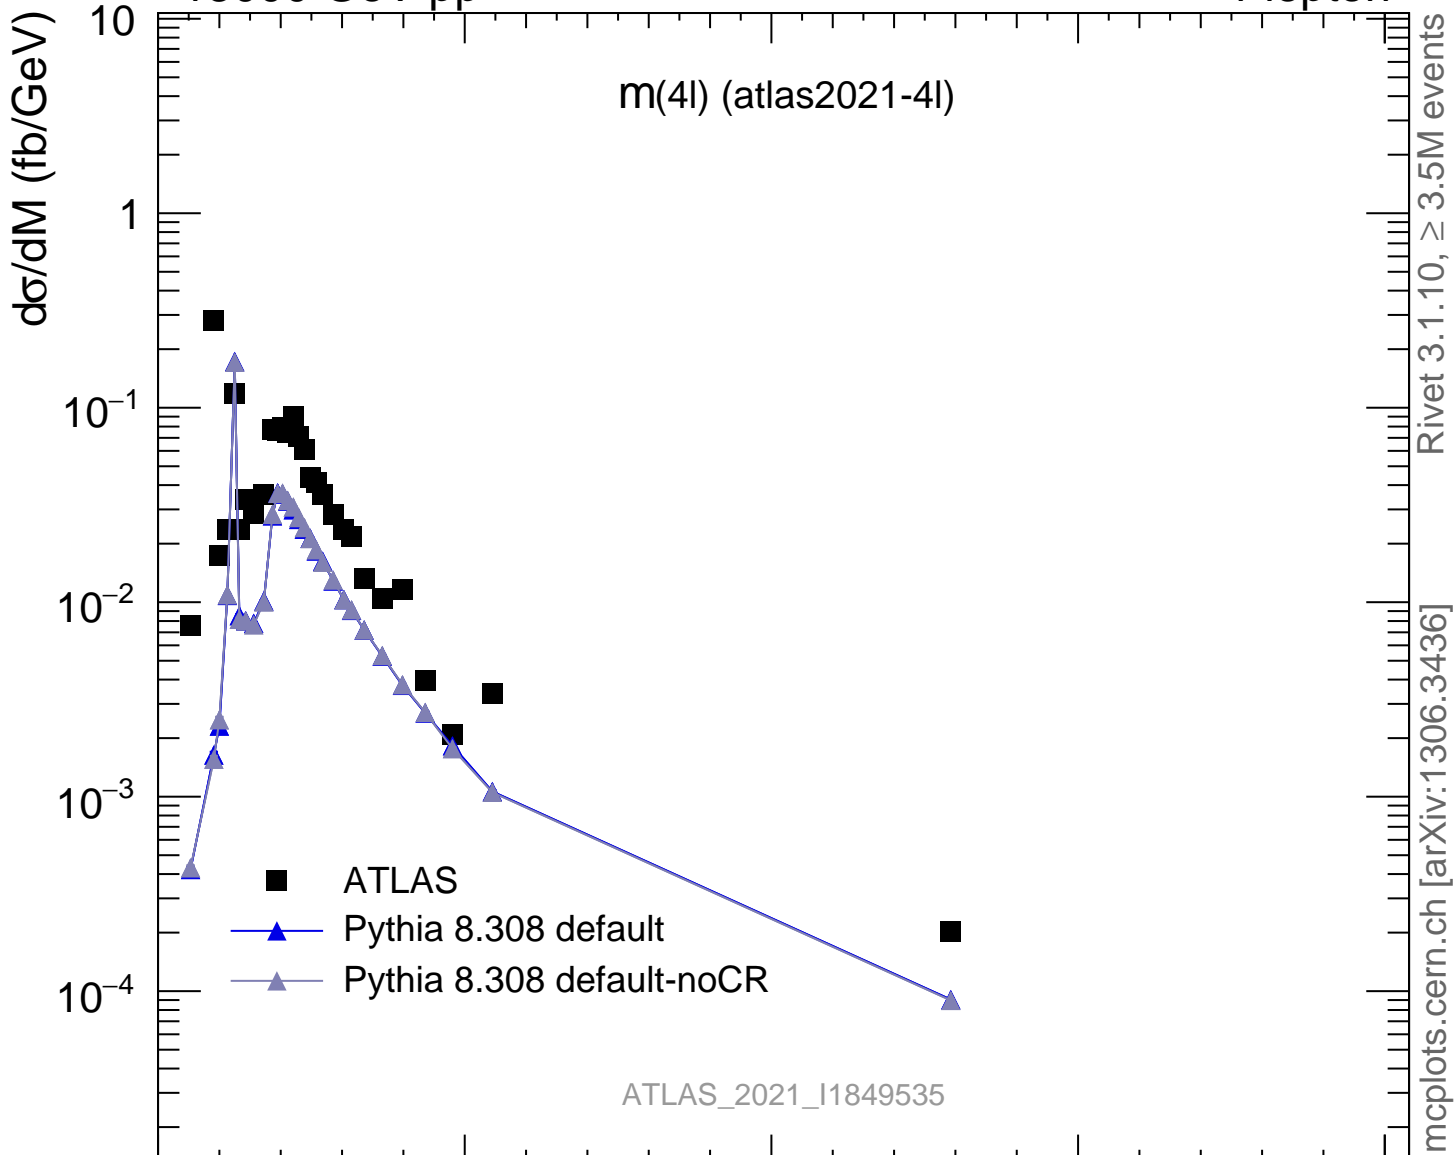

13000 GeV pp

4-lepton

Rivet 3.1.10, ≥ 3.5M events
mcplots.cern.ch [arXiv:1306.3436]