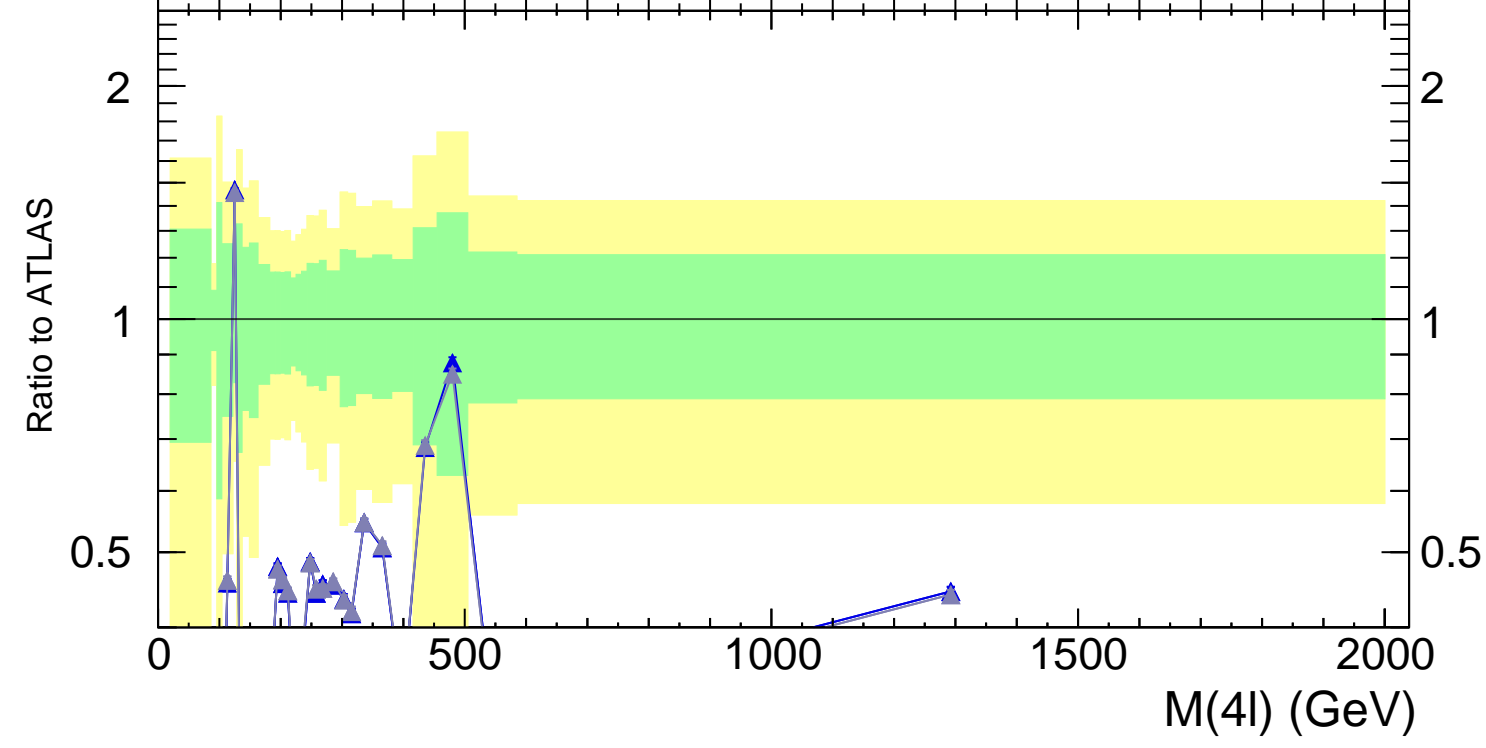

13000 GeV pp

4-lepton

Rivet 3.1.10, ≥ 3.5M events
mcplots.cern.ch [arXiv:1306.3436]