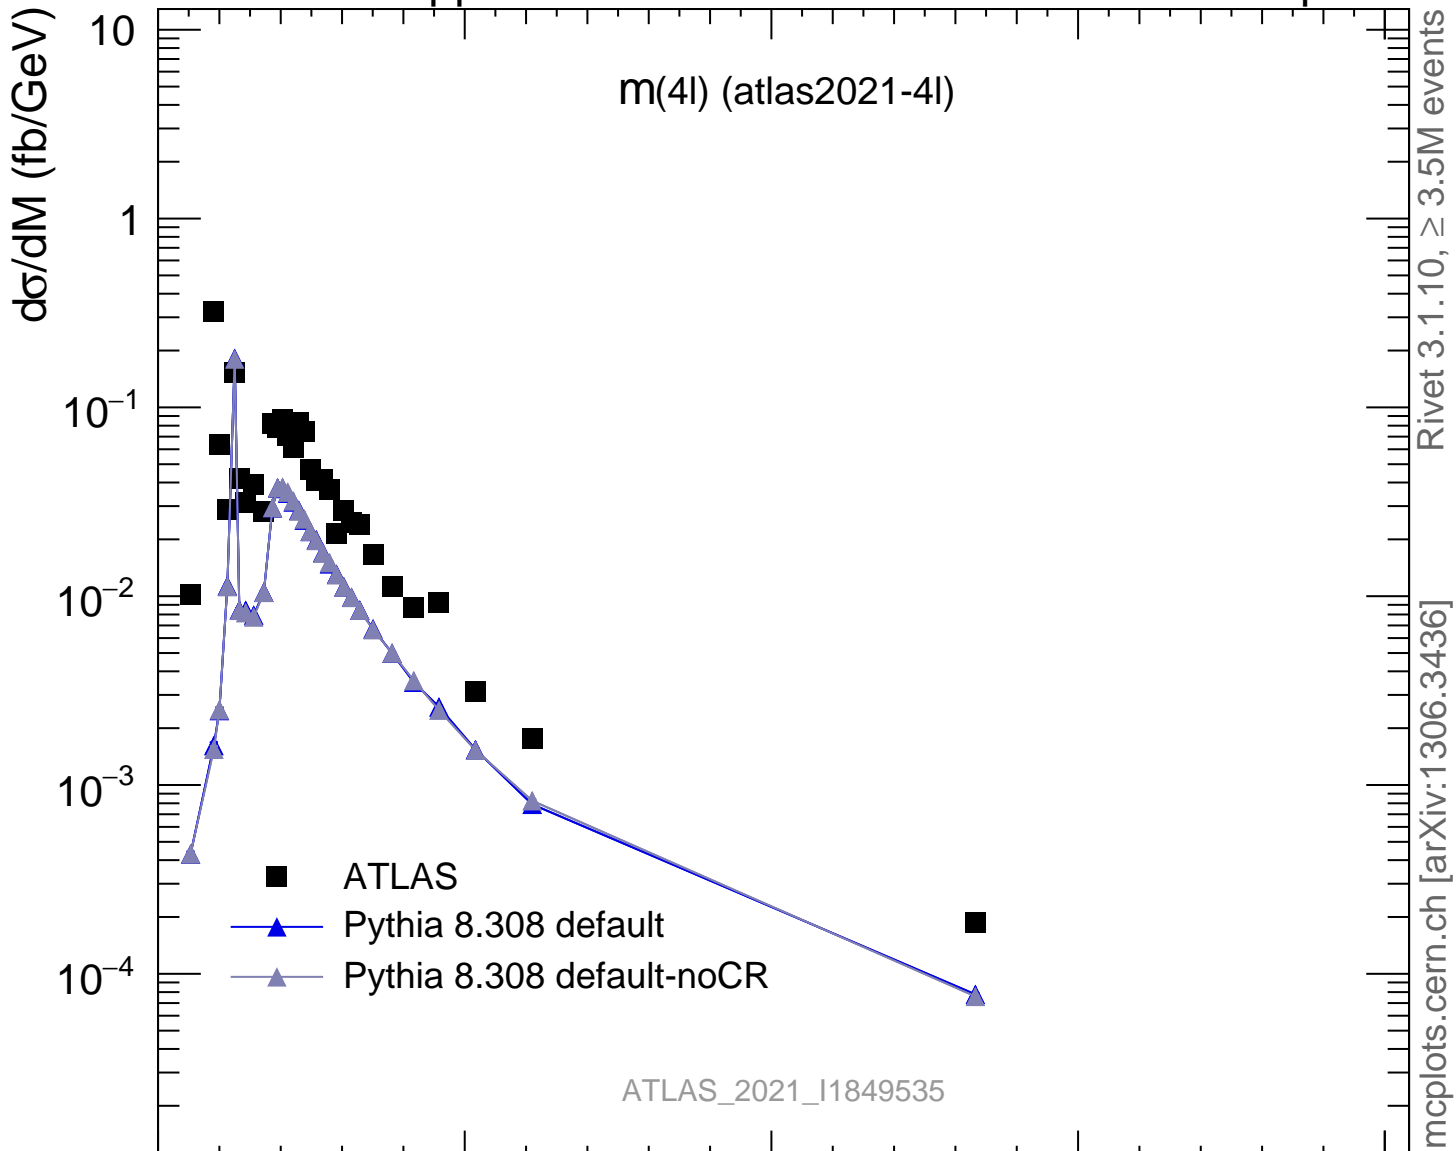

13000 GeV pp

4-lepton

Rivet 3.1.10, ≥ 3.5M events
mcplots.cern.ch [arXiv:1306.3436]