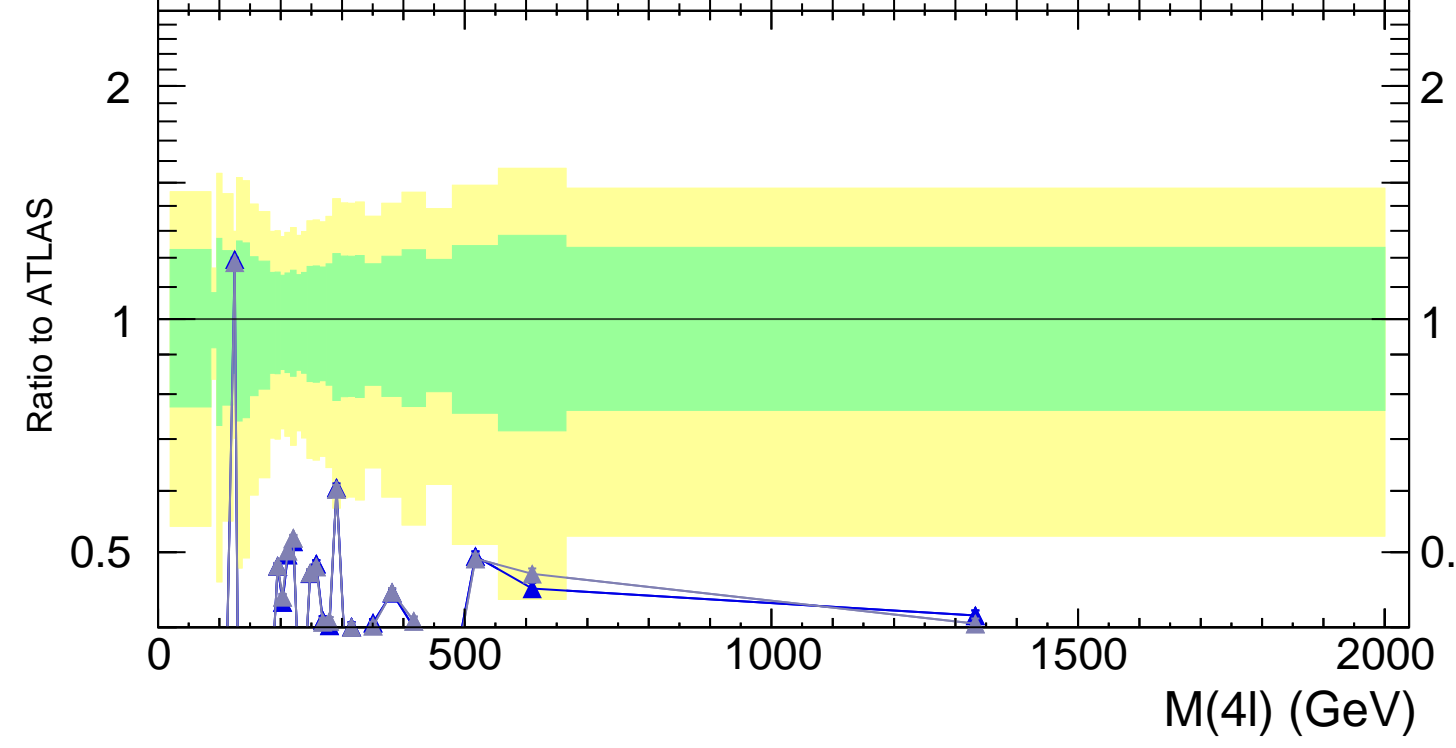

13000 GeV pp

4-lepton

Rivet 3.1.10, ≥ 3.5M events
mcplots.cern.ch [arXiv:1306.3436]