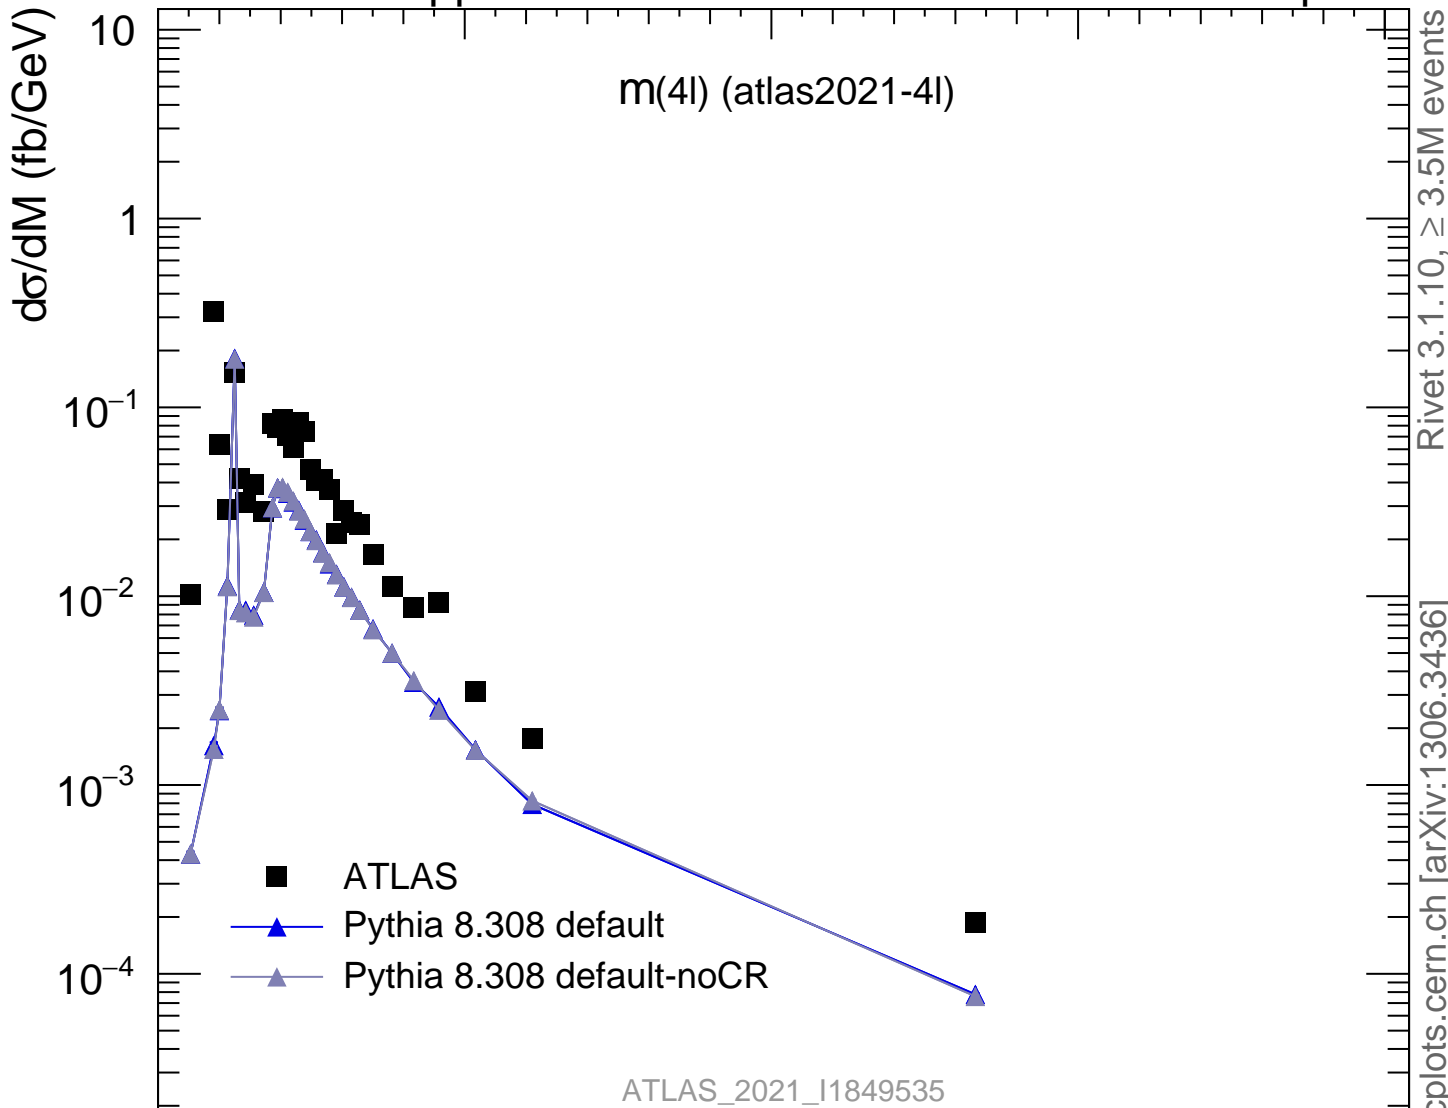

13000 GeV pp

4-lepton

Rivet 3.1.10, ≥ 3.5M events  
mcplots.cern.ch [arXiv:1306.3436]