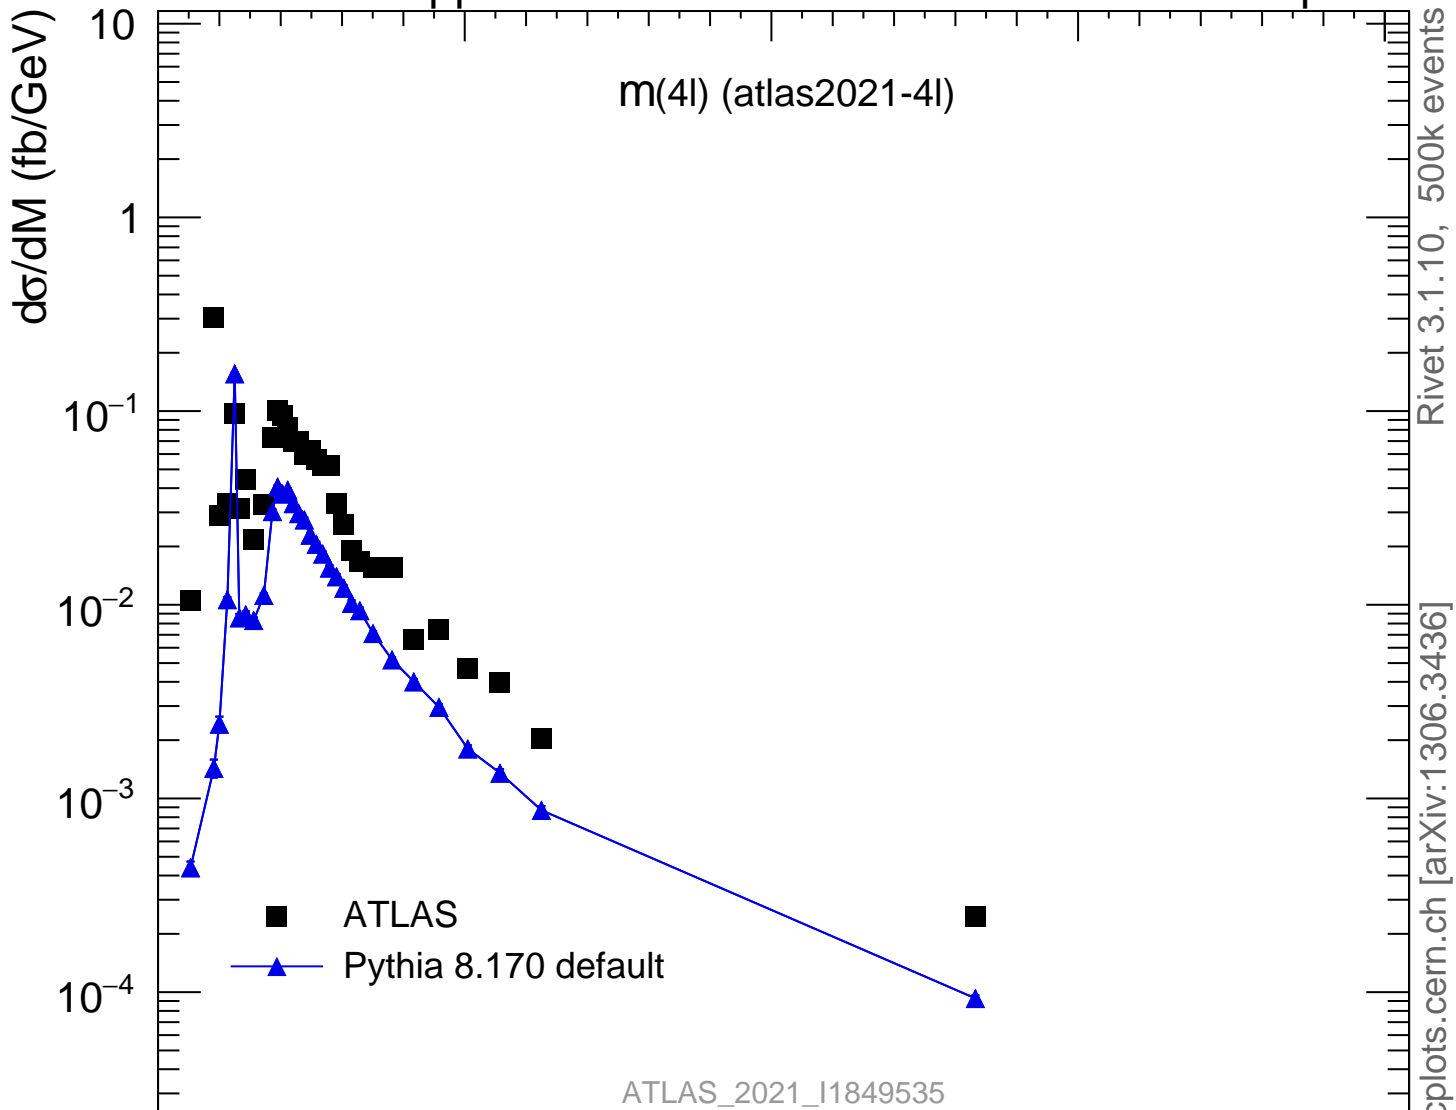

13000 GeV pp

4-lepton

Rivet 3.1.10, 500k events
mcplots.cern.ch [arXiv:1306.3436]