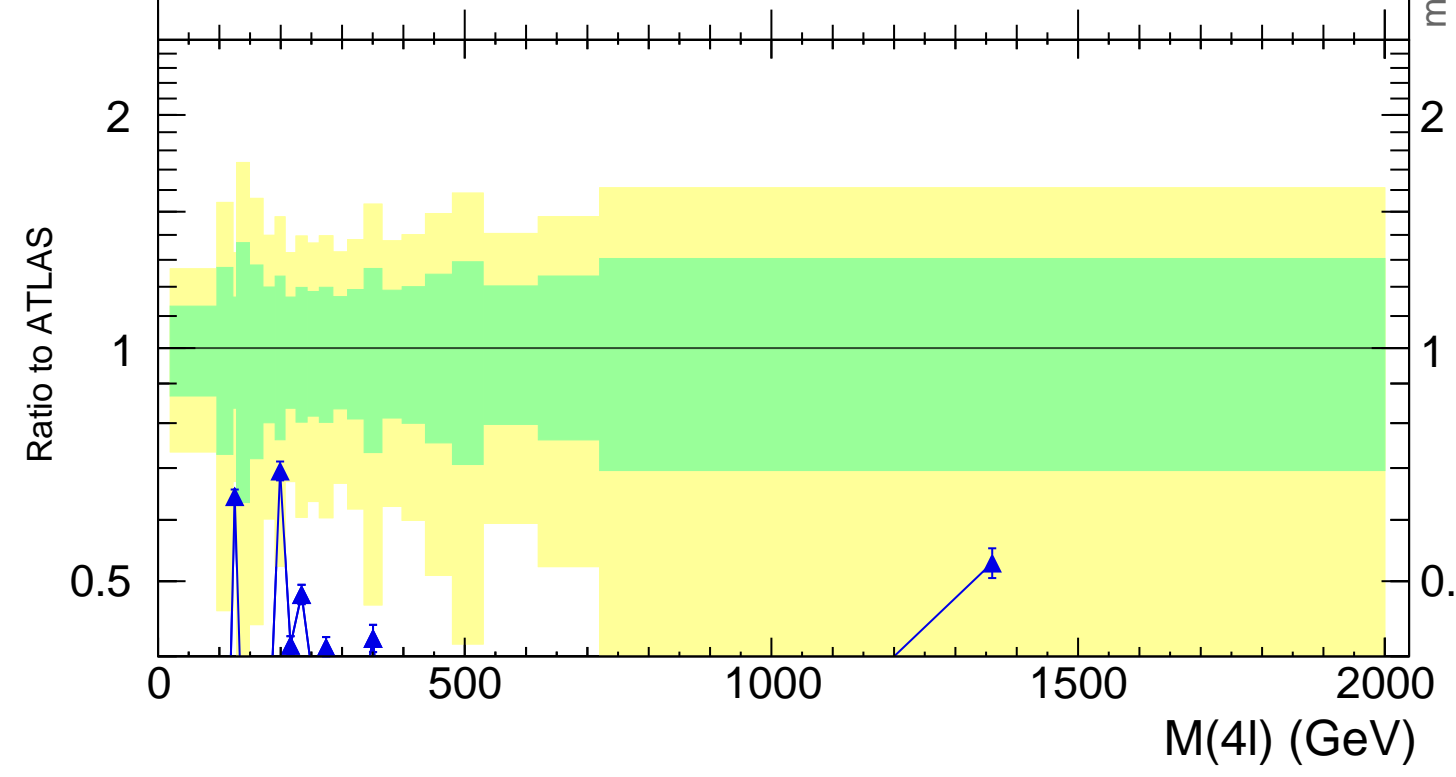

13000 GeV pp

4-lepton

ATLAS\_2021\_I1849535

Rivet 3.1.10, 500k events  
mcplots.cern.ch [arXiv:1306.3436]