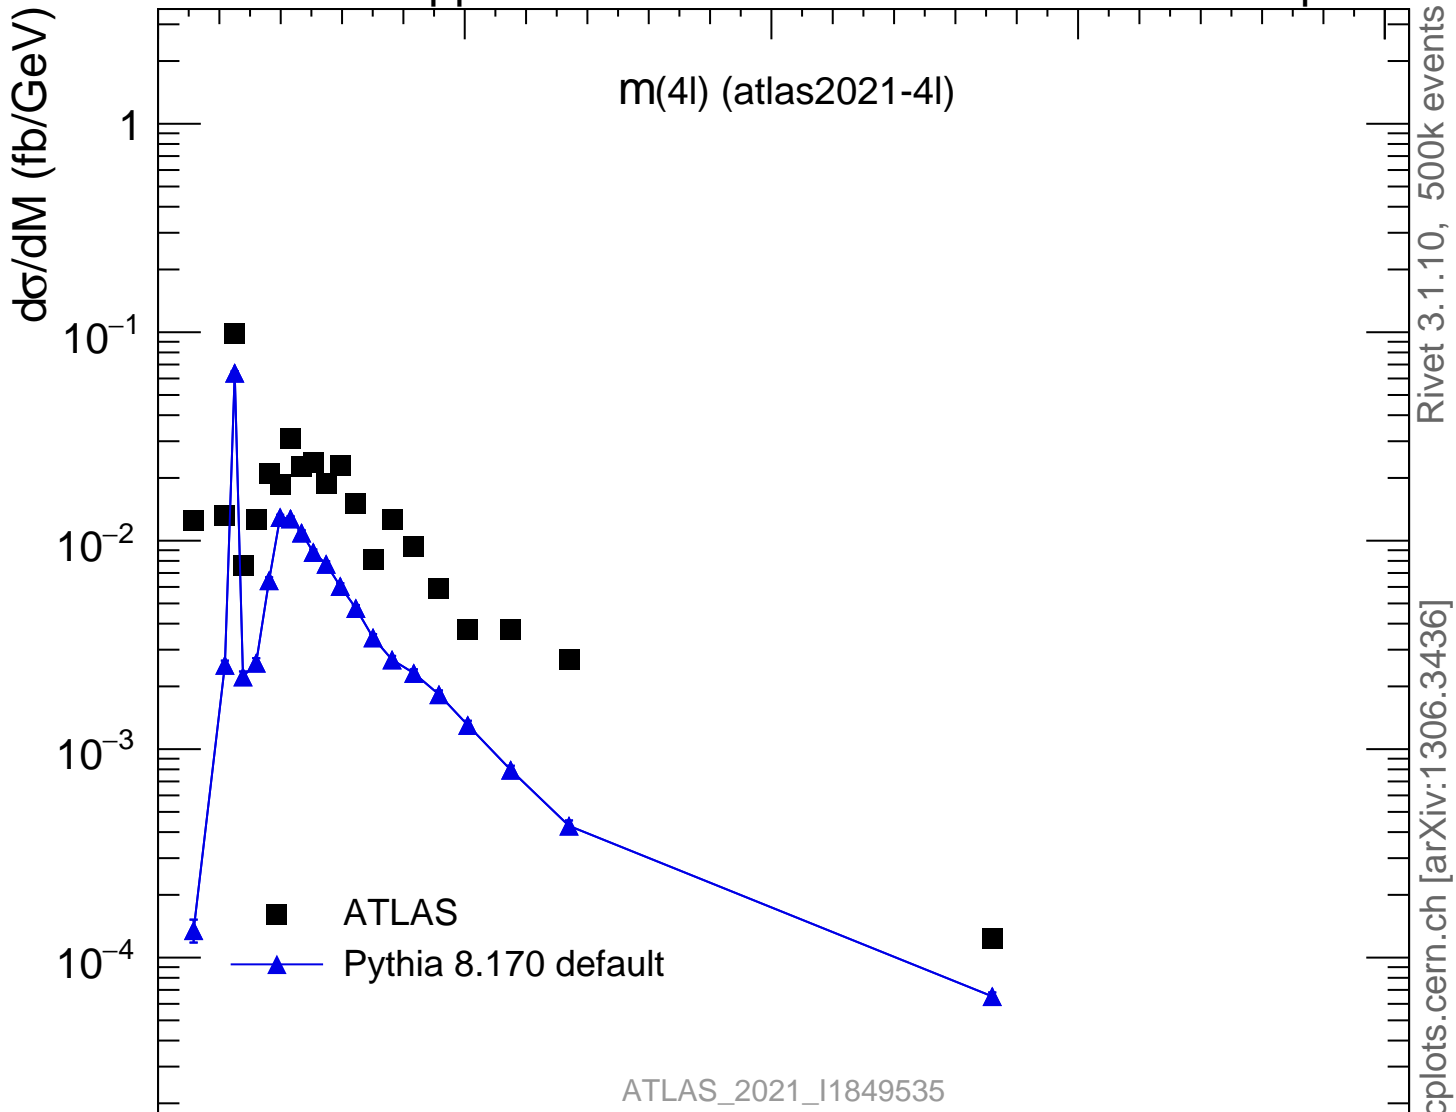

13000 GeV pp

4-lepton

ATLAS\_2021\_I1849535

Rivet 3.1.10, 500k events  
mcplots.cern.ch [arXiv:1306.3436]