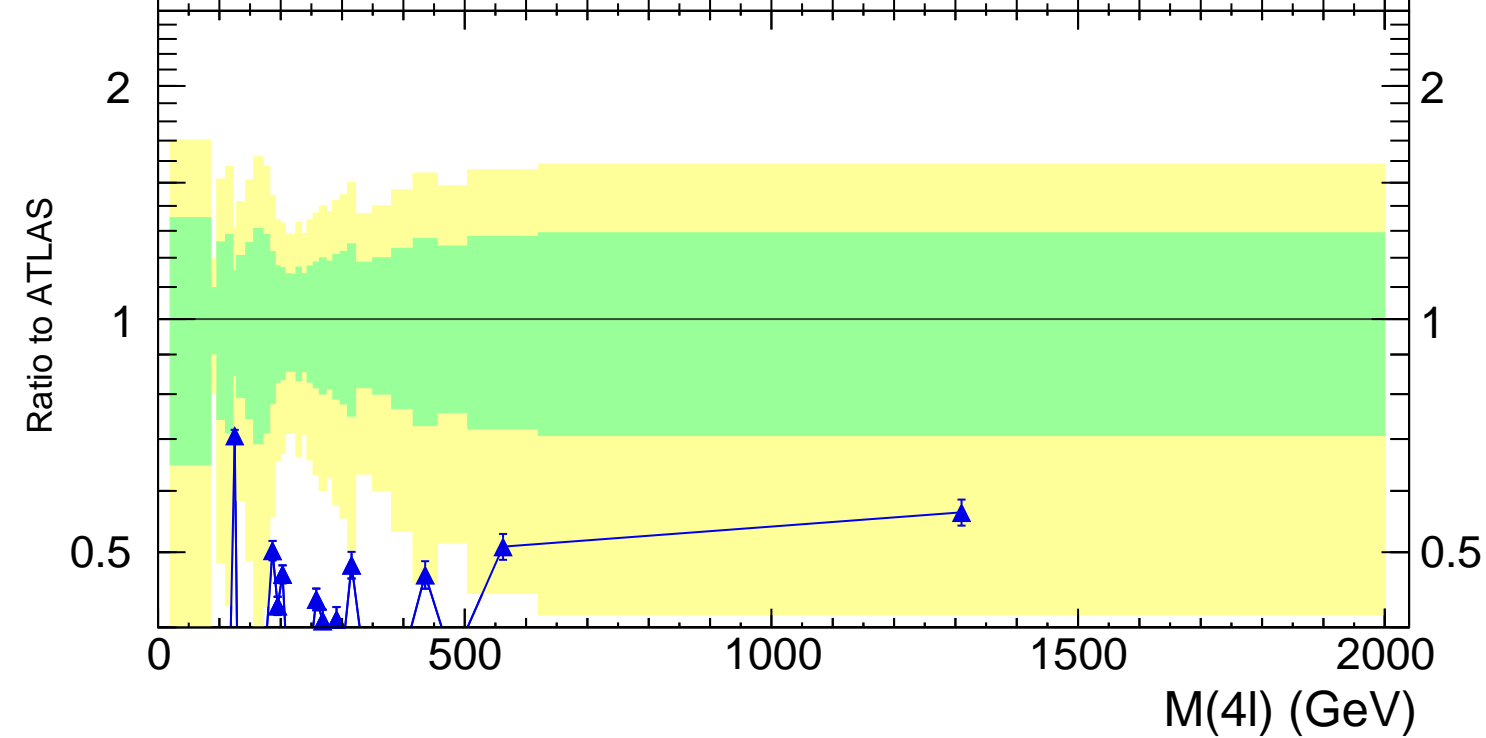

13000 GeV pp

4-lepton

Rivet 3.1.10, 500k events
mcplots.cern.ch [arXiv:1306.3436]