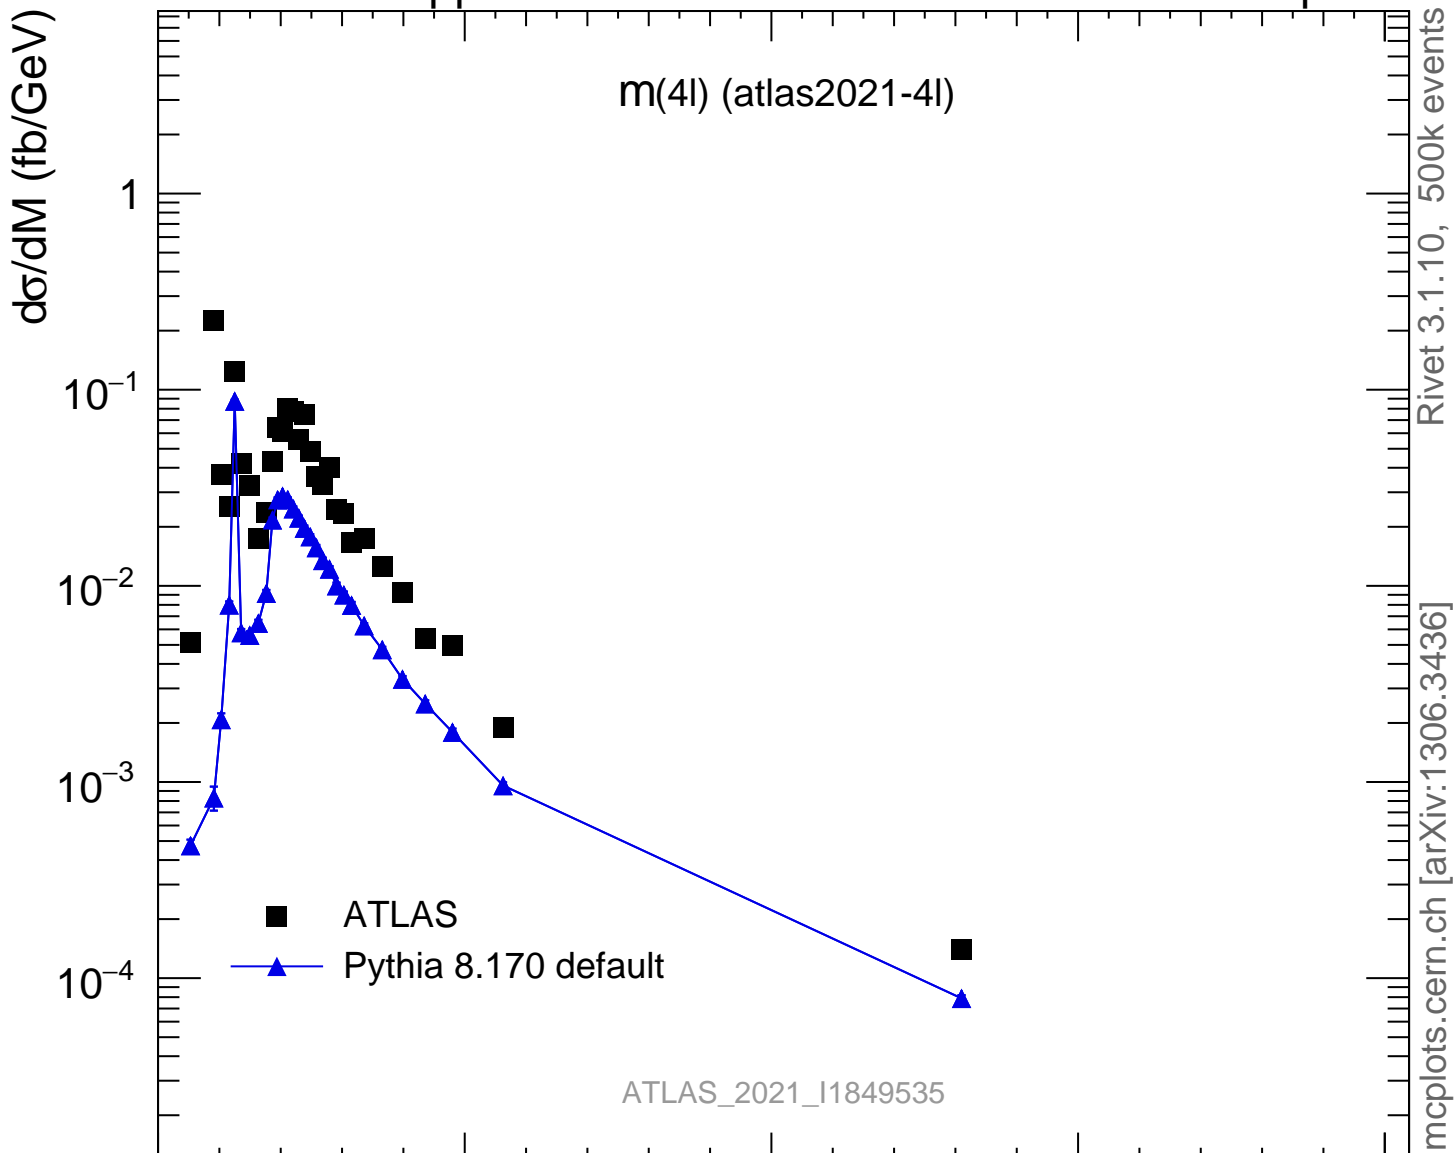

13000 GeV pp

4-lepton

Rivet 3.1.10, 500k events
mcplots.cern.ch [arXiv:1306.3436]