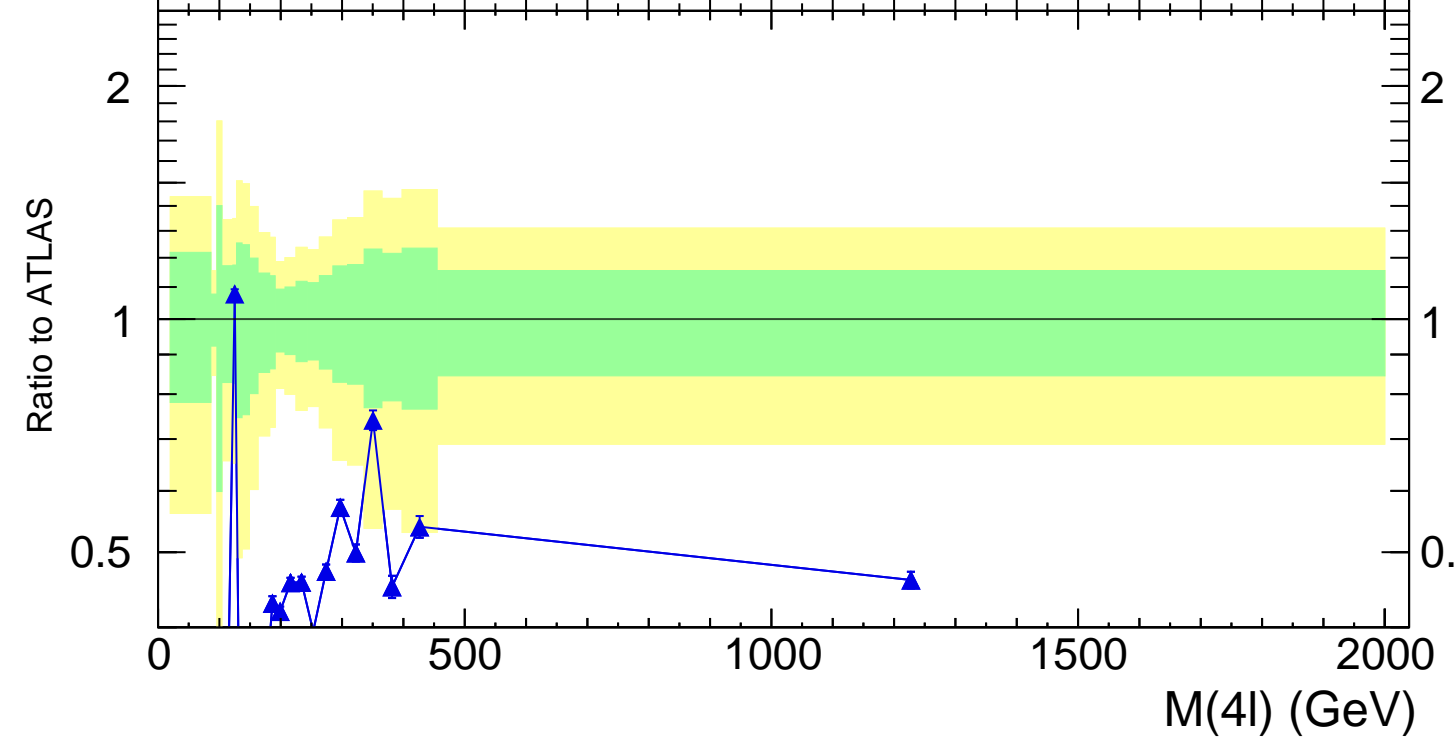

13000 GeV pp

4-lepton

Rivet 3.1.10, 500k events
mcplots.cern.ch [arXiv:1306.3436]