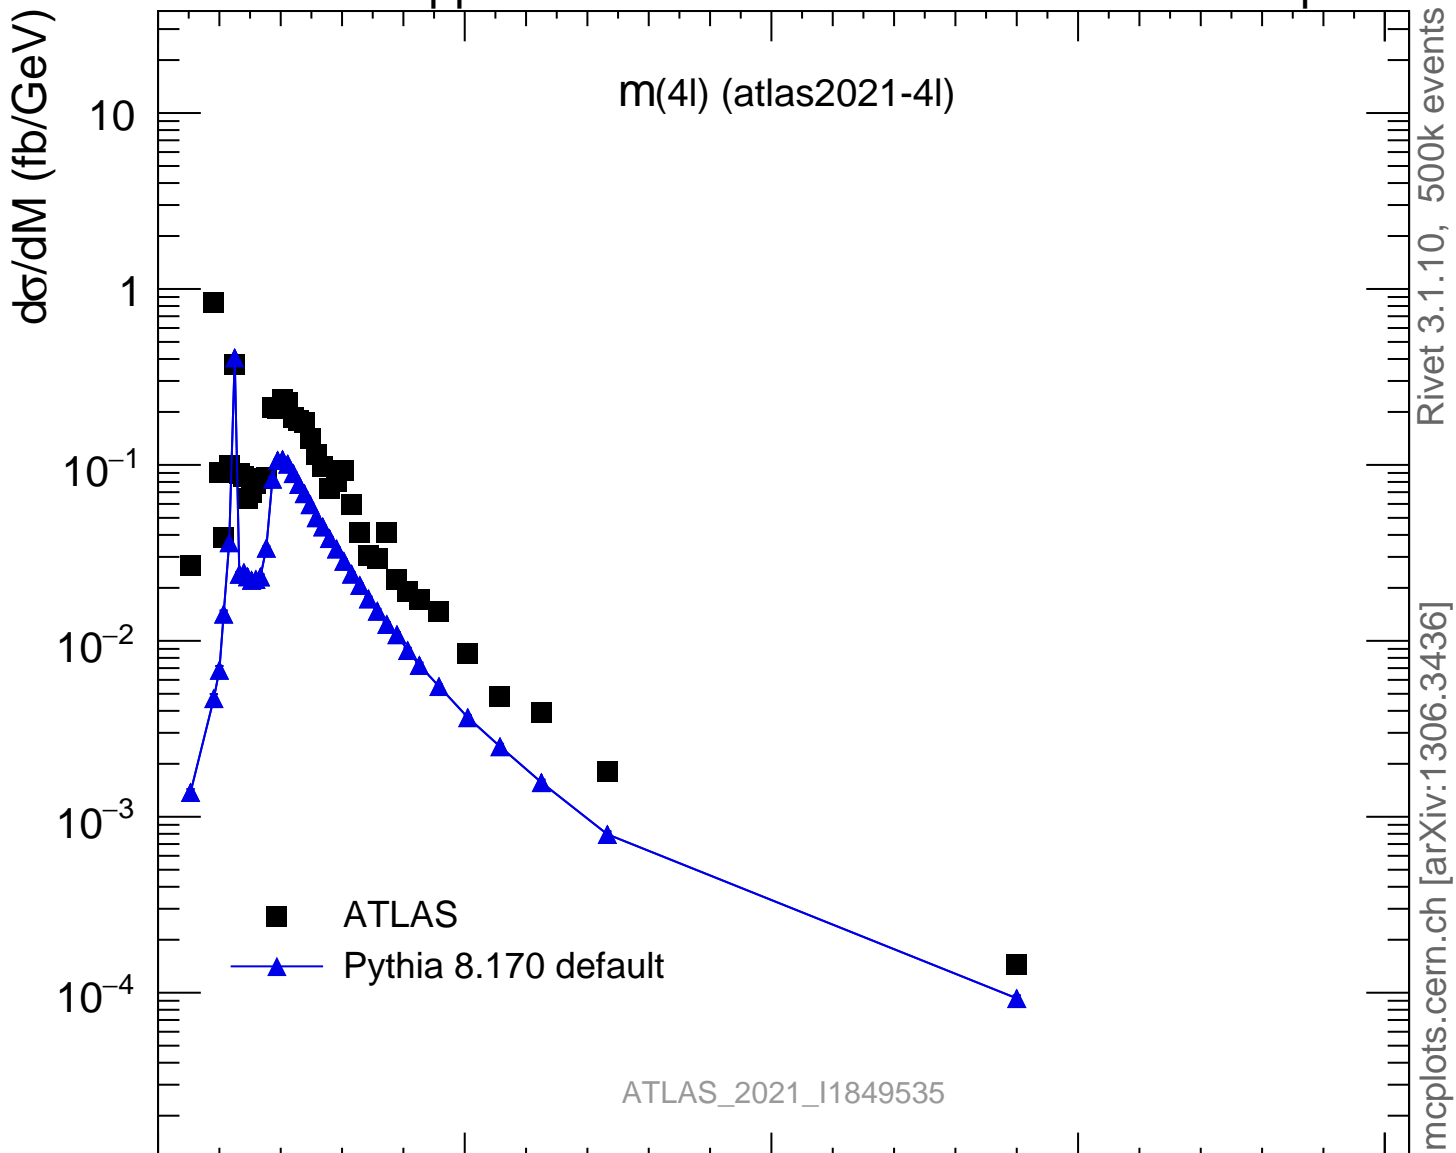

13000 GeV pp

4-lepton

Rivet 3.1.10, 500k events
mcplots.cern.ch [arXiv:1306.3436]