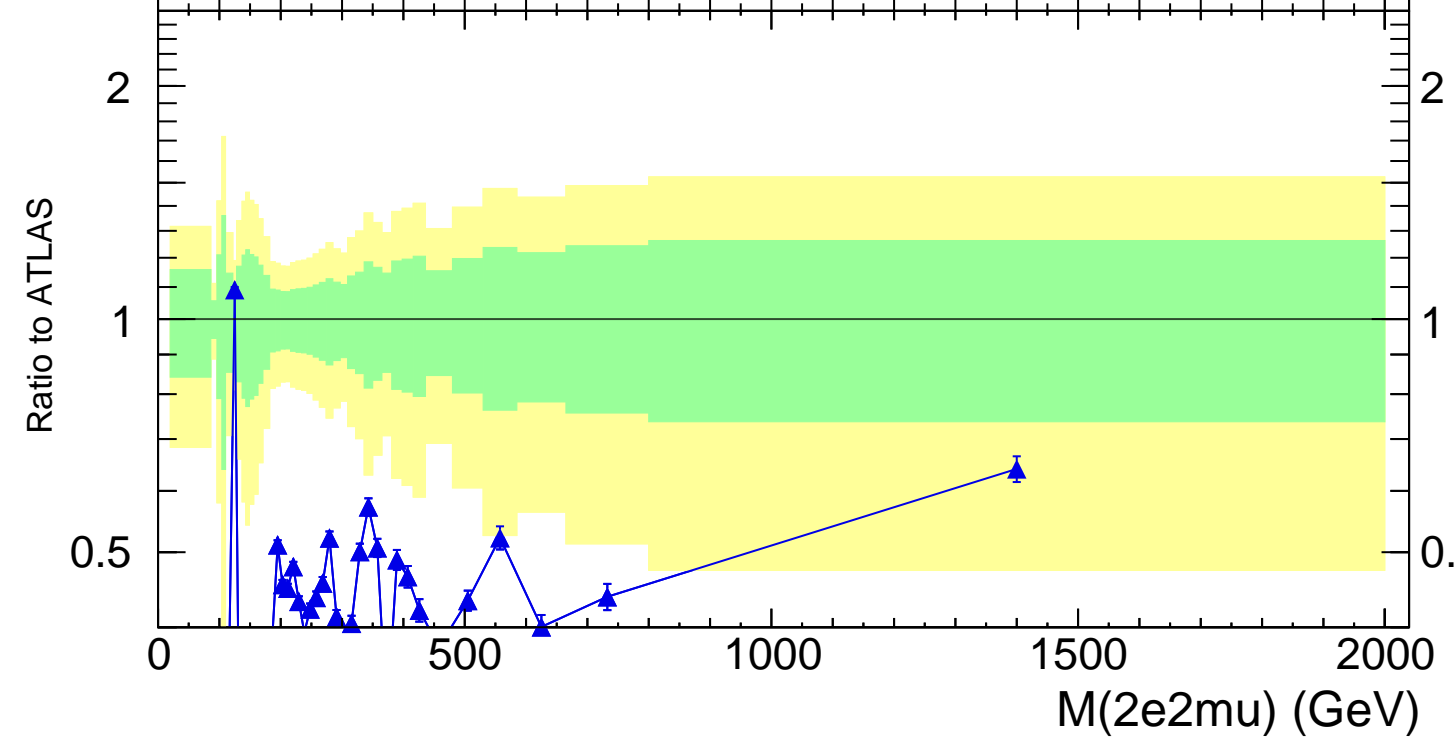

13000 GeV pp

4-lepton

Rivet 3.1.10, 500k events
mcplots.cern.ch [arXiv:1306.3436]