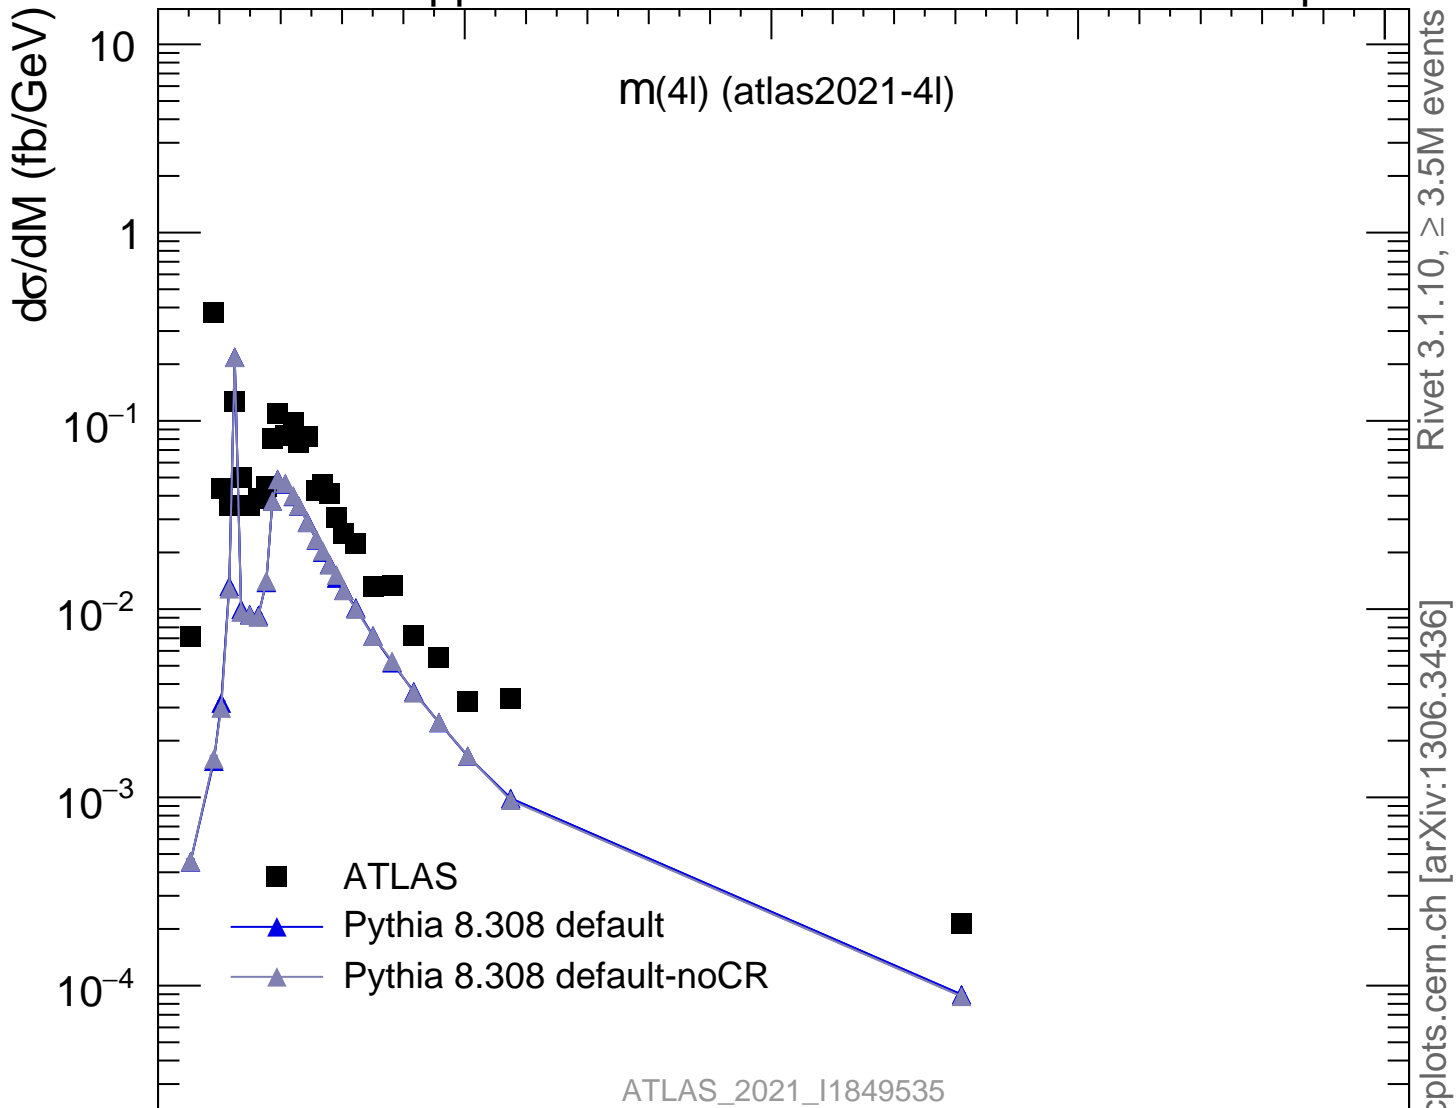

13000 GeV pp

4-lepton

Rivet 3.1.10, $\geq 3.5M$ events
mcplots.cern.ch [arXiv:1306.3436]