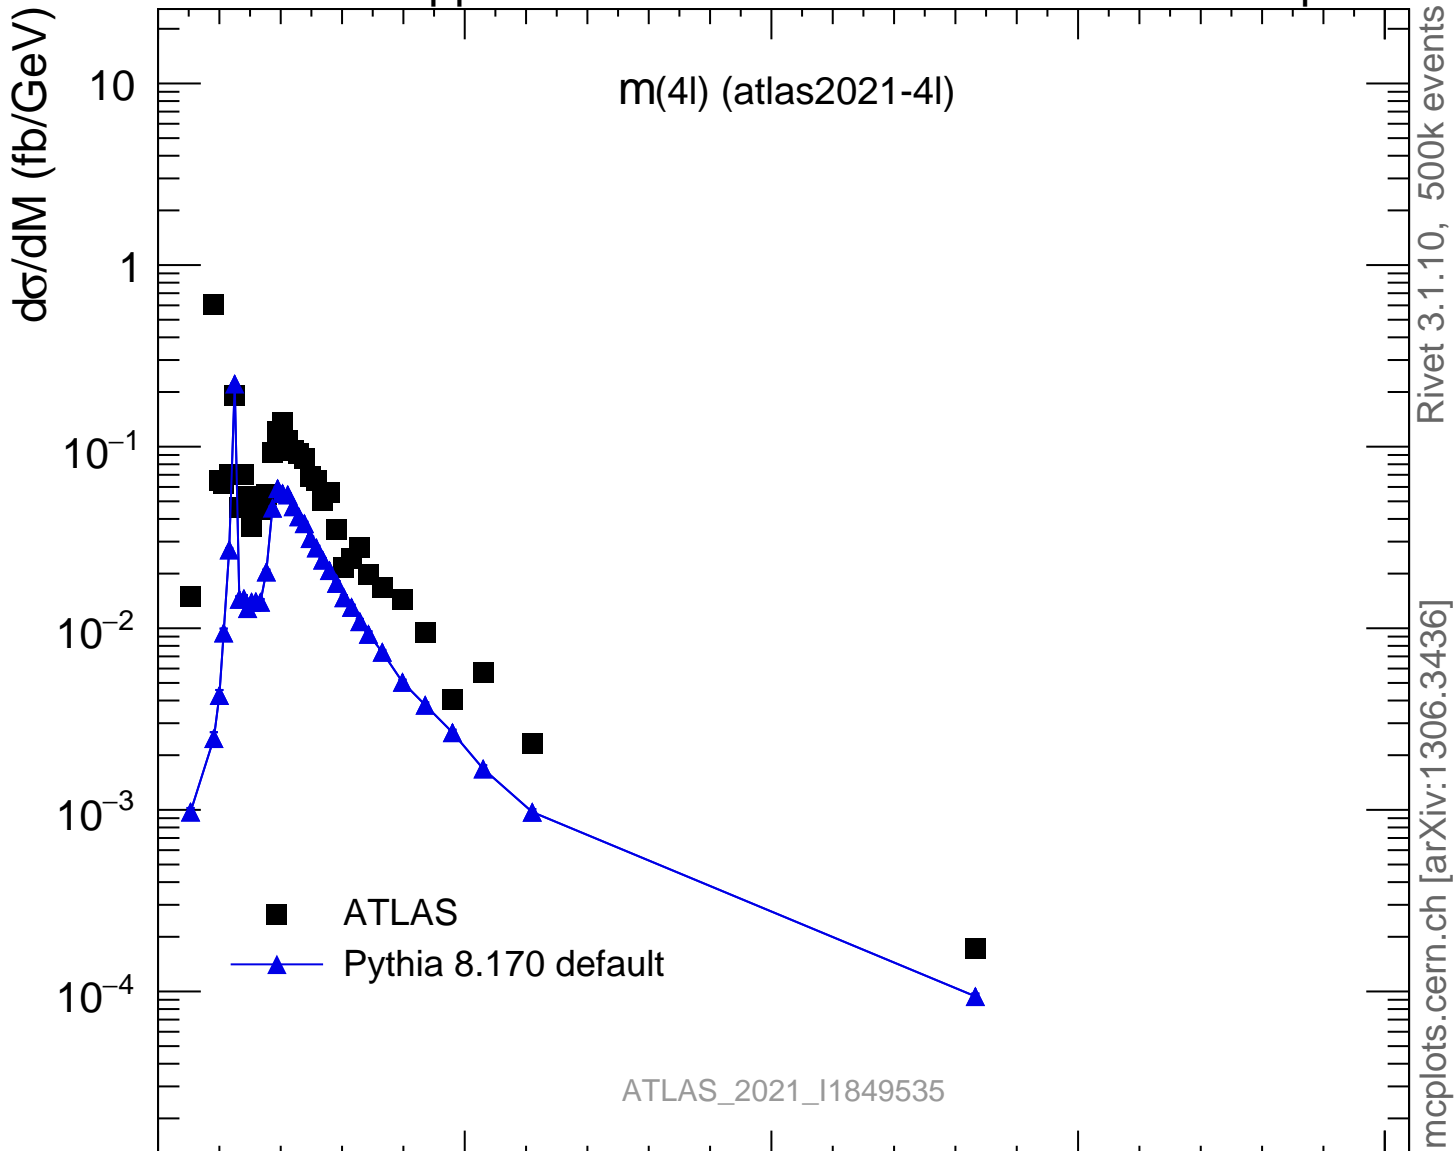

13000 GeV pp

4-lepton

Rivet 3.1.10, 500k events
mcplots.cern.ch [arXiv:1306.3436]