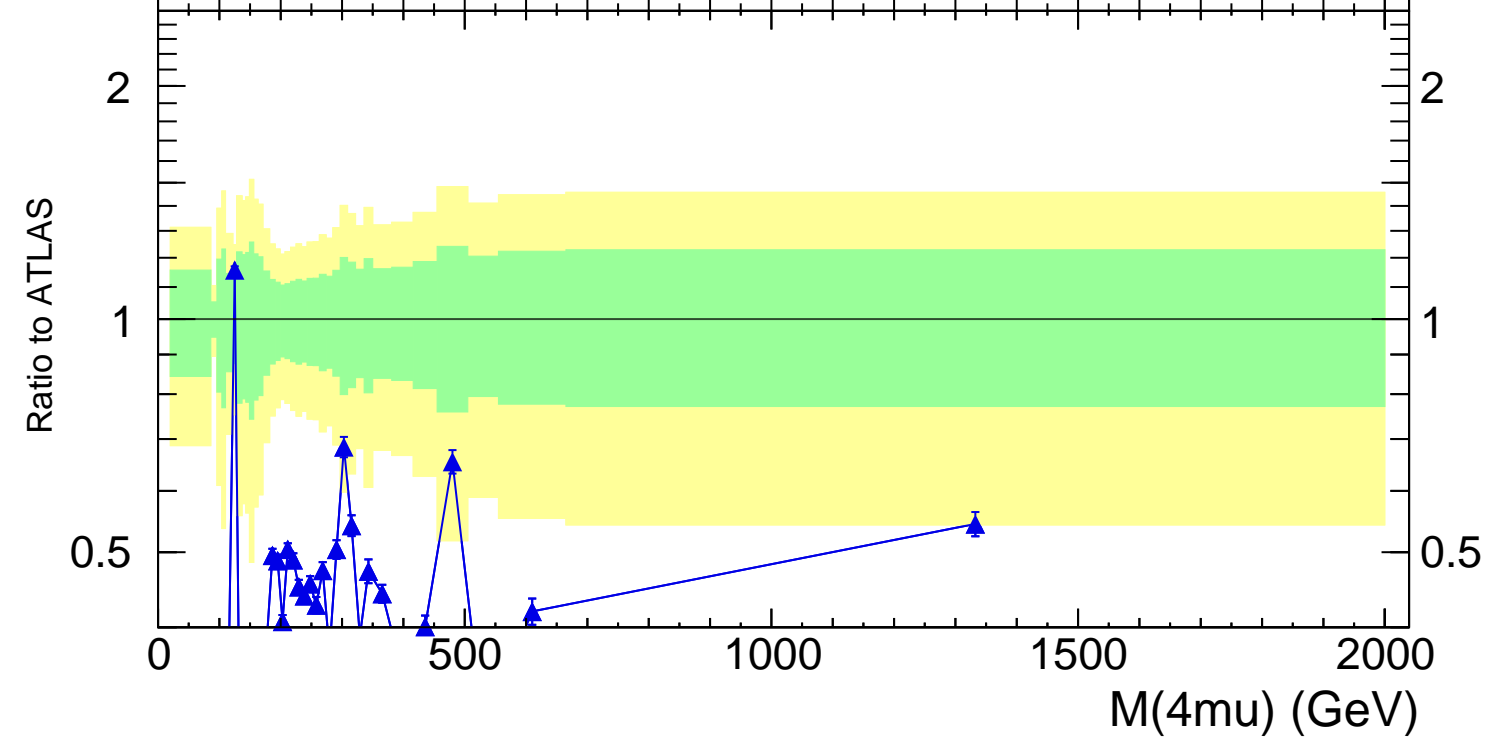

13000 GeV pp

4-lepton

Rivet 3.1.10, 500k events
mcplots.cern.ch [arXiv:1306.3436]