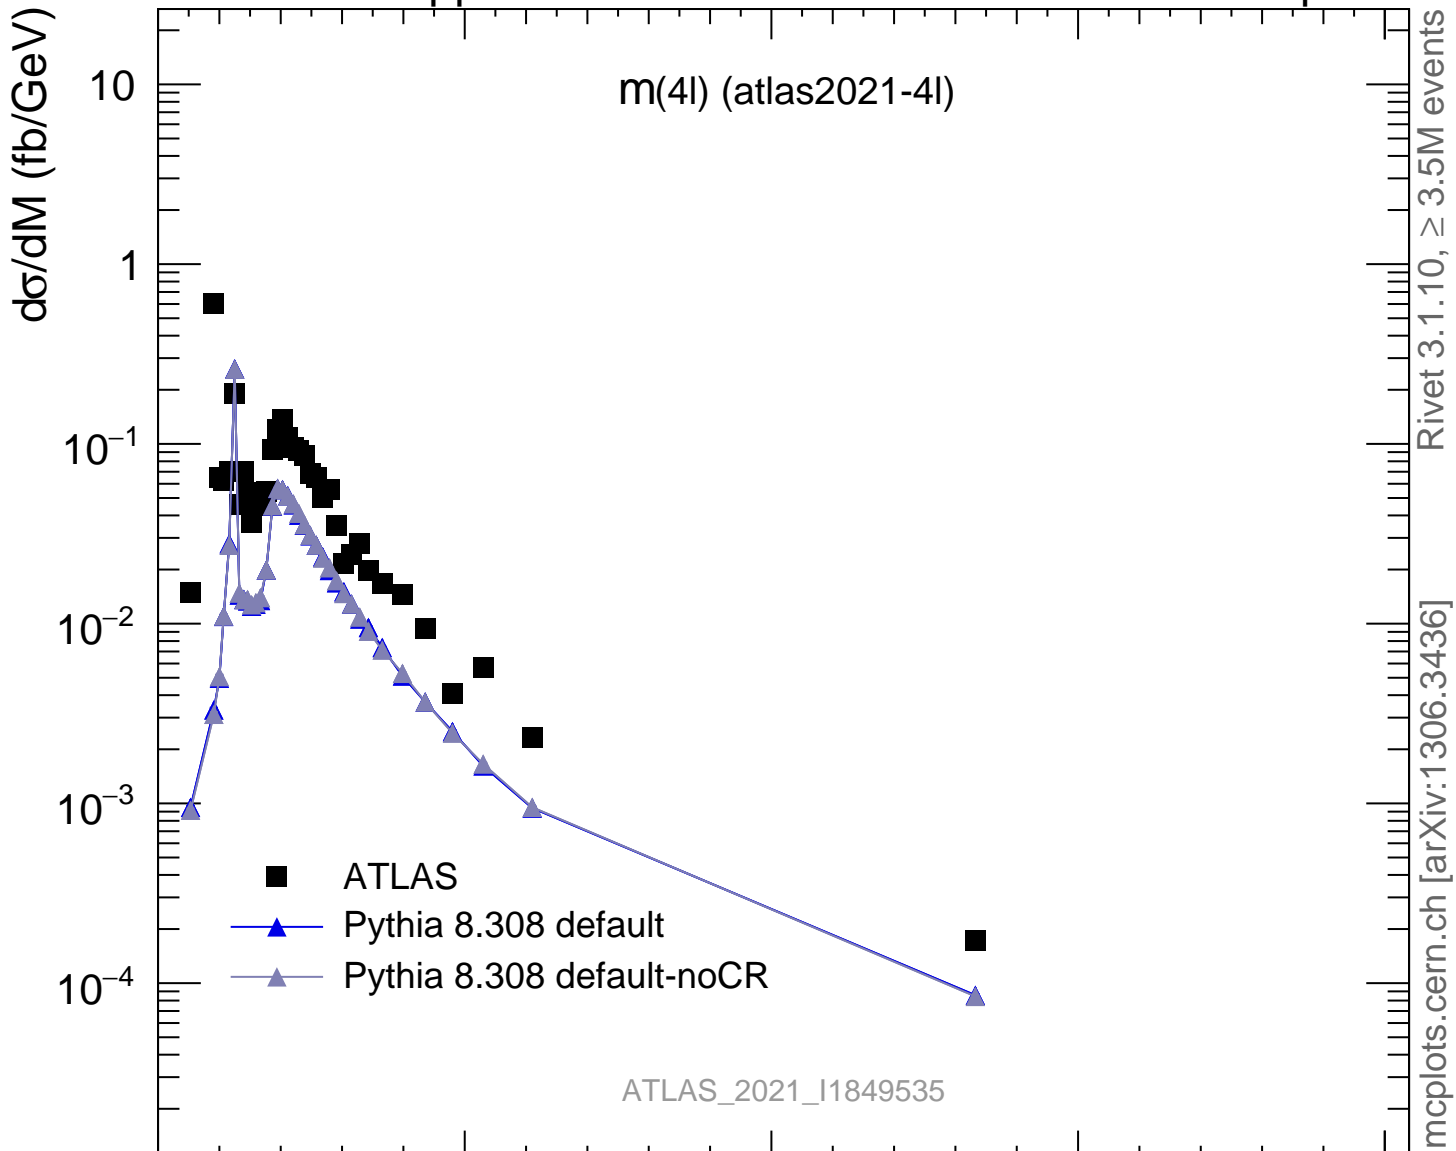

13000 GeV pp

4-lepton

Rivet 3.1.10, ≥ 3.5M events
mcplots.cern.ch [arXiv:1306.3436]