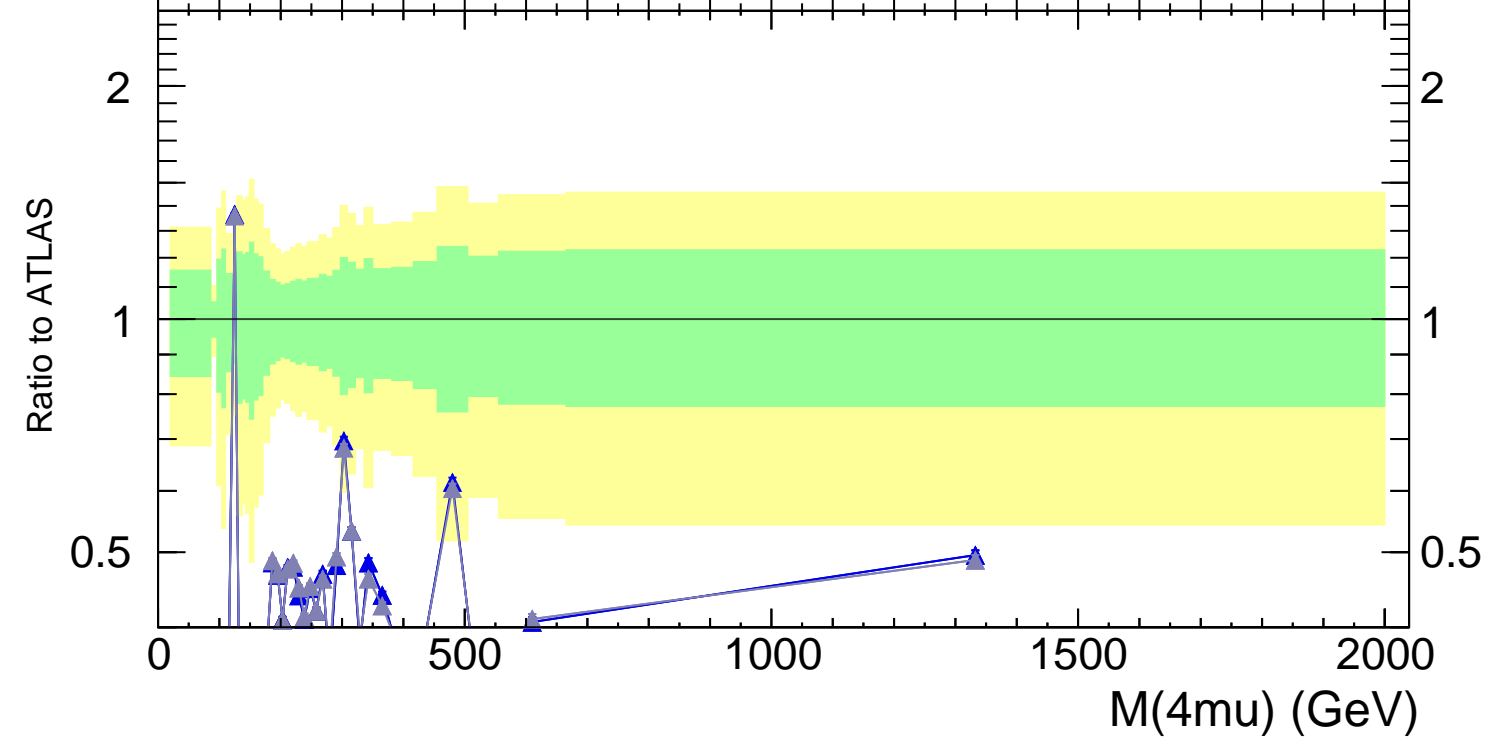

13000 GeV pp

4-lepton

Rivet 3.1.10, ≥ 3.5M events
mcplots.cern.ch [arXiv:1306.3436]