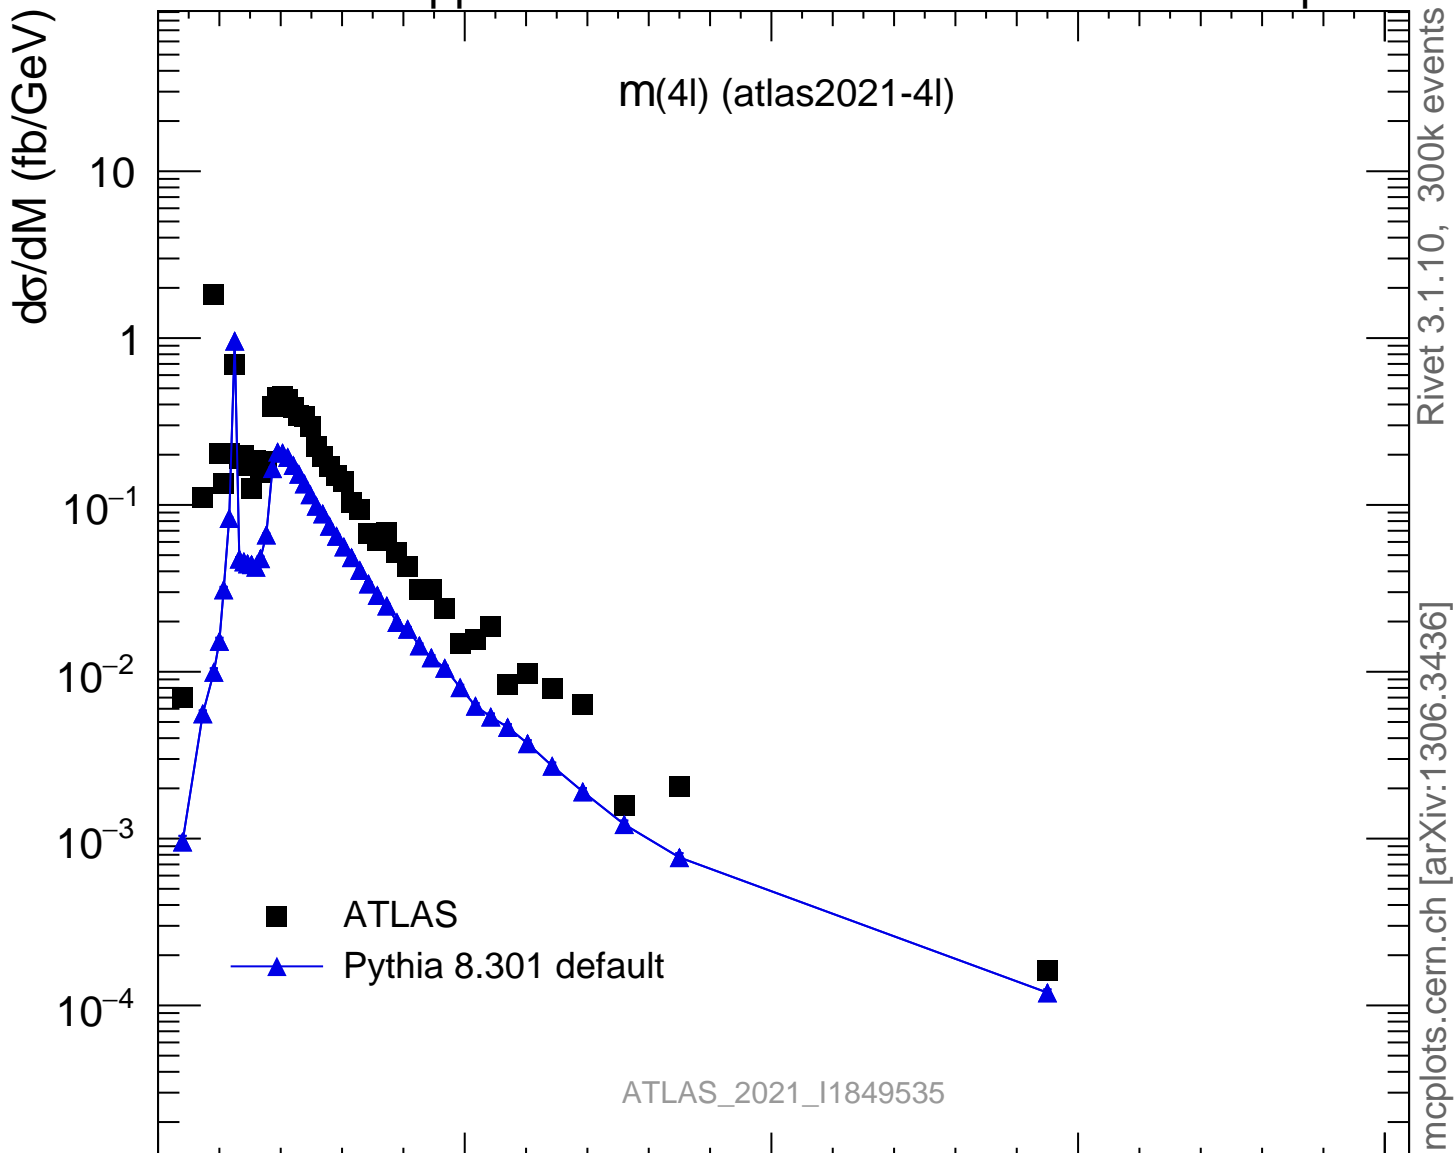

13000 GeV pp

4-lepton

Rivet 3.1.10, 300k events

mcplots.cern.ch [arXiv:1306.3436]