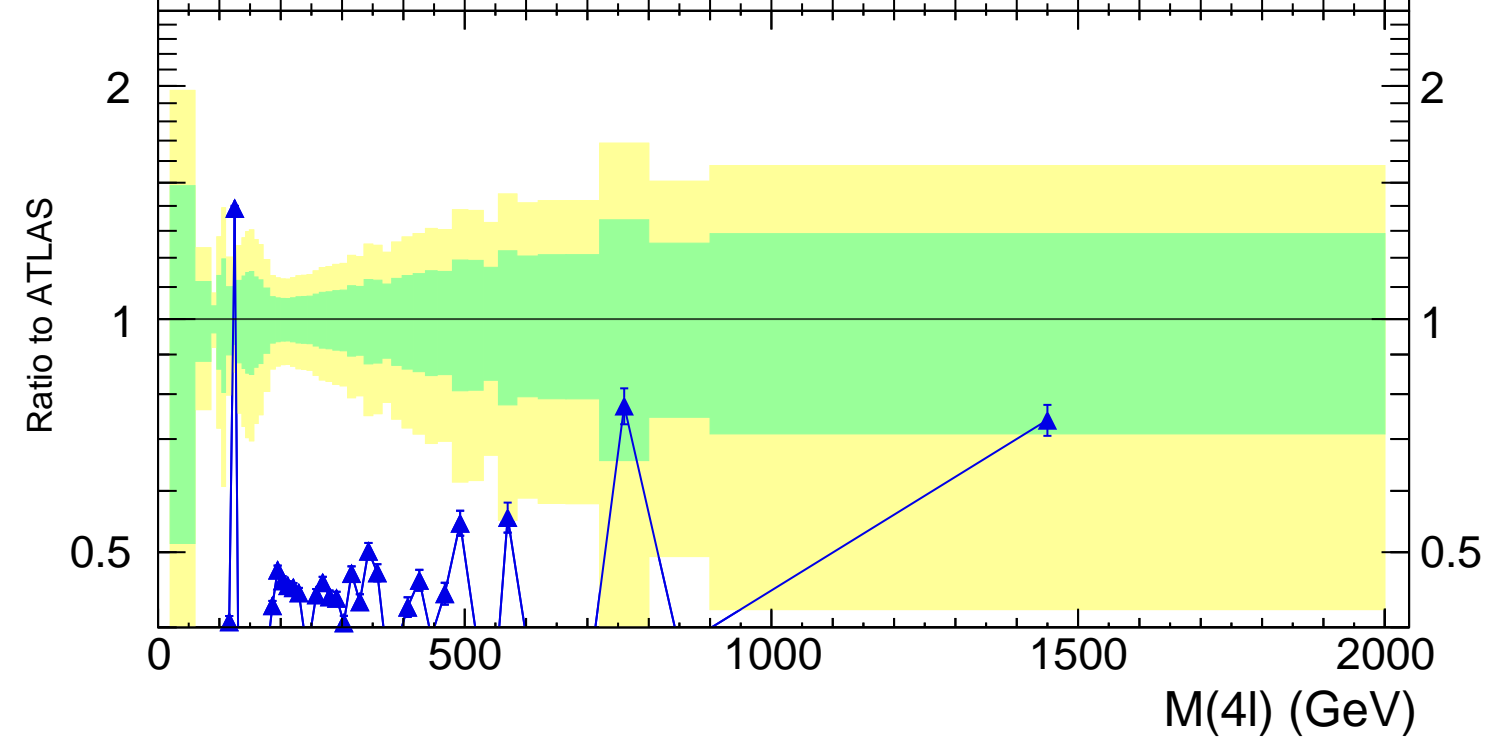

13000 GeV pp

4-lepton

Rivet 3.1.10, 300k events

mcplots.cern.ch [arXiv:1306.3436]