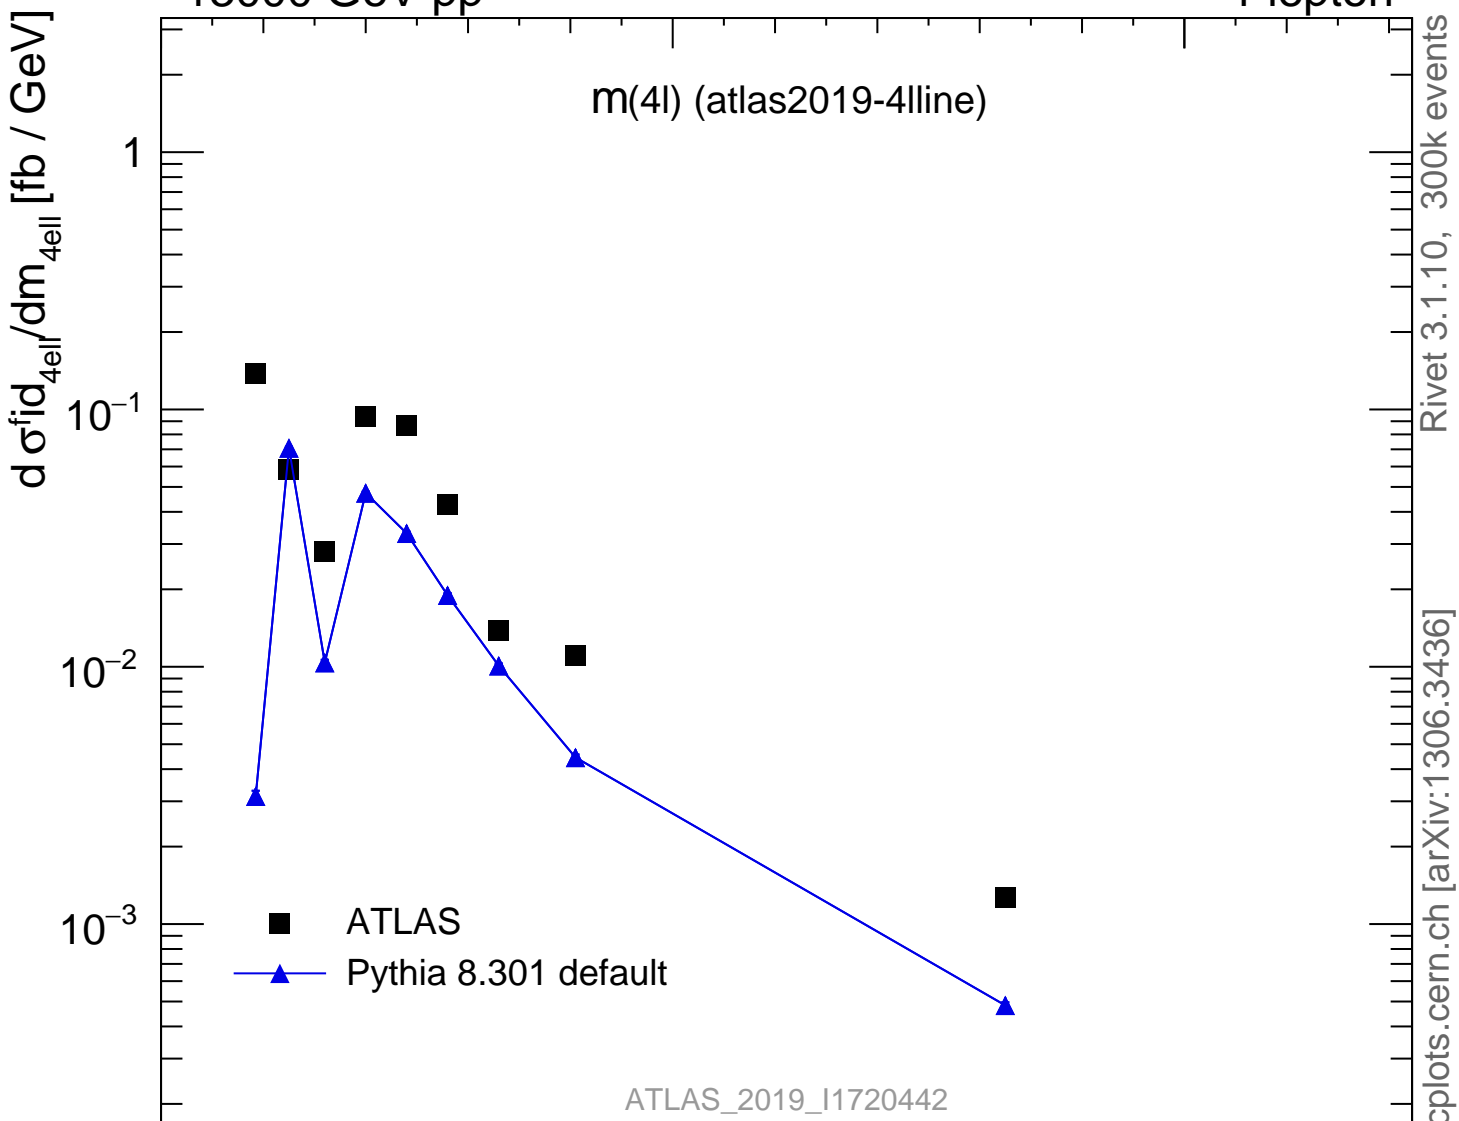

13000 GeV pp

4-lepton

$m(4l)$ (atlas2019-4lline)

Rivet 3.1.10, 300k events
mcplots.cern.ch [arXiv:1306.3436]