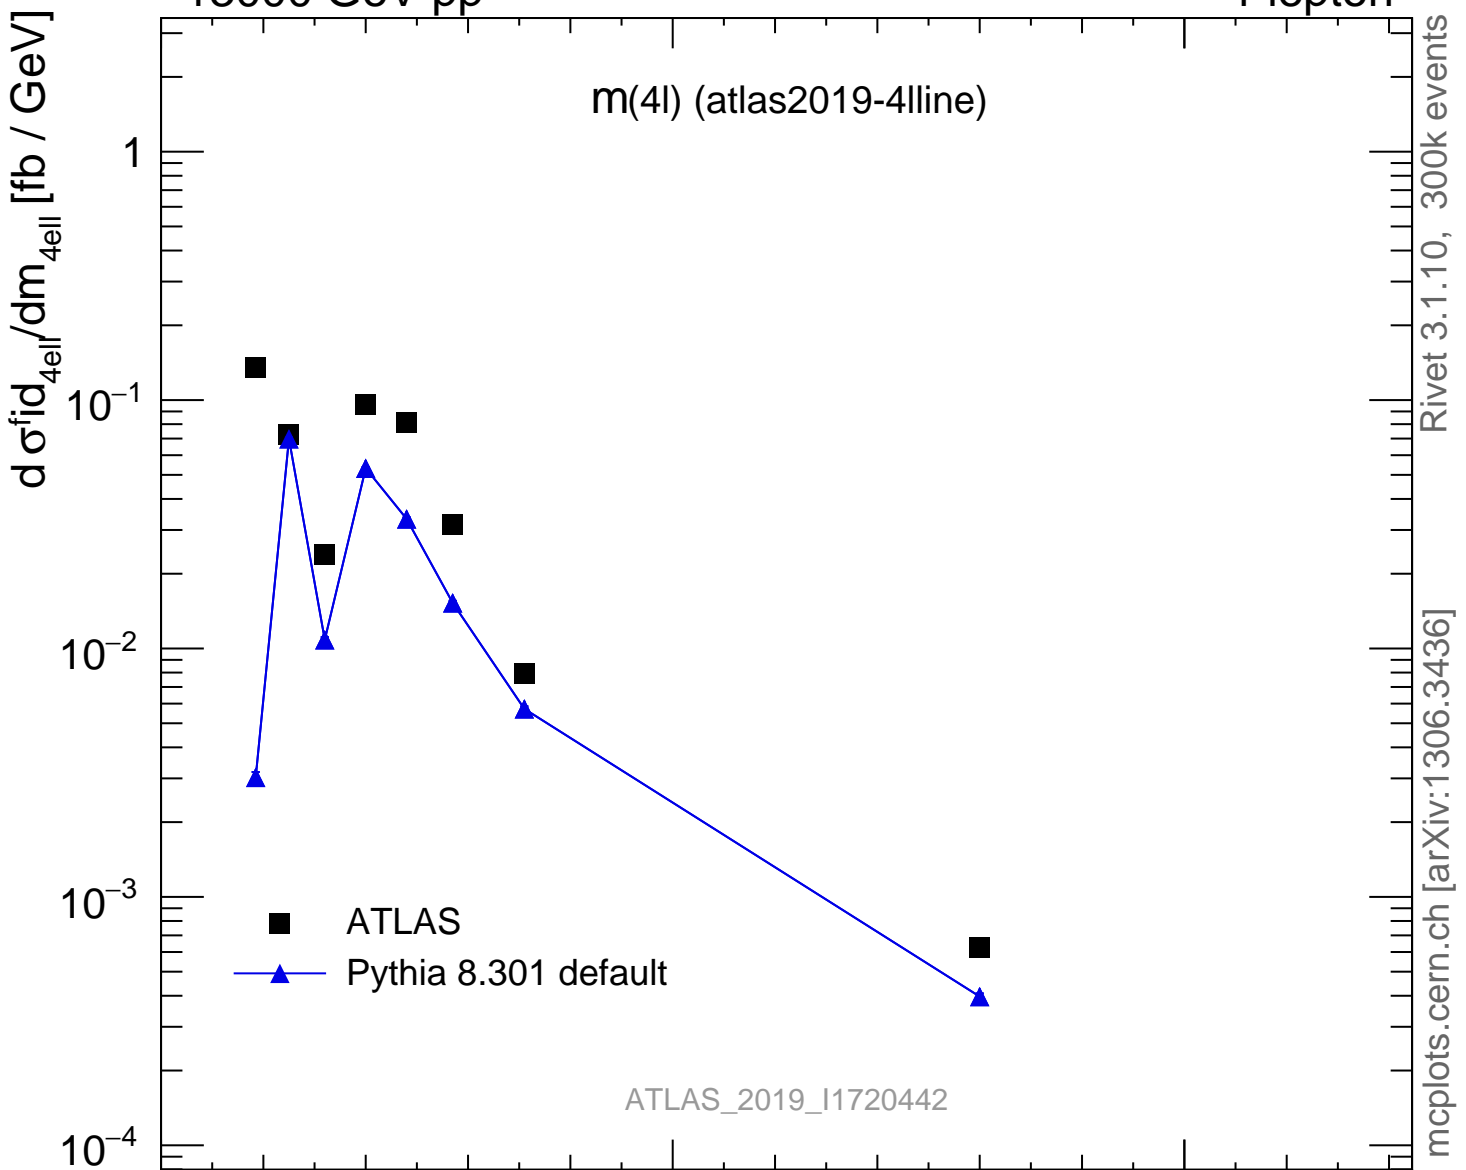

13000 GeV pp

4-lepton

$m(4l)$ (atlas2019-4lline)

Rivet 3.1.10, 300k events
mcplots.cern.ch [arXiv:1306.3436]