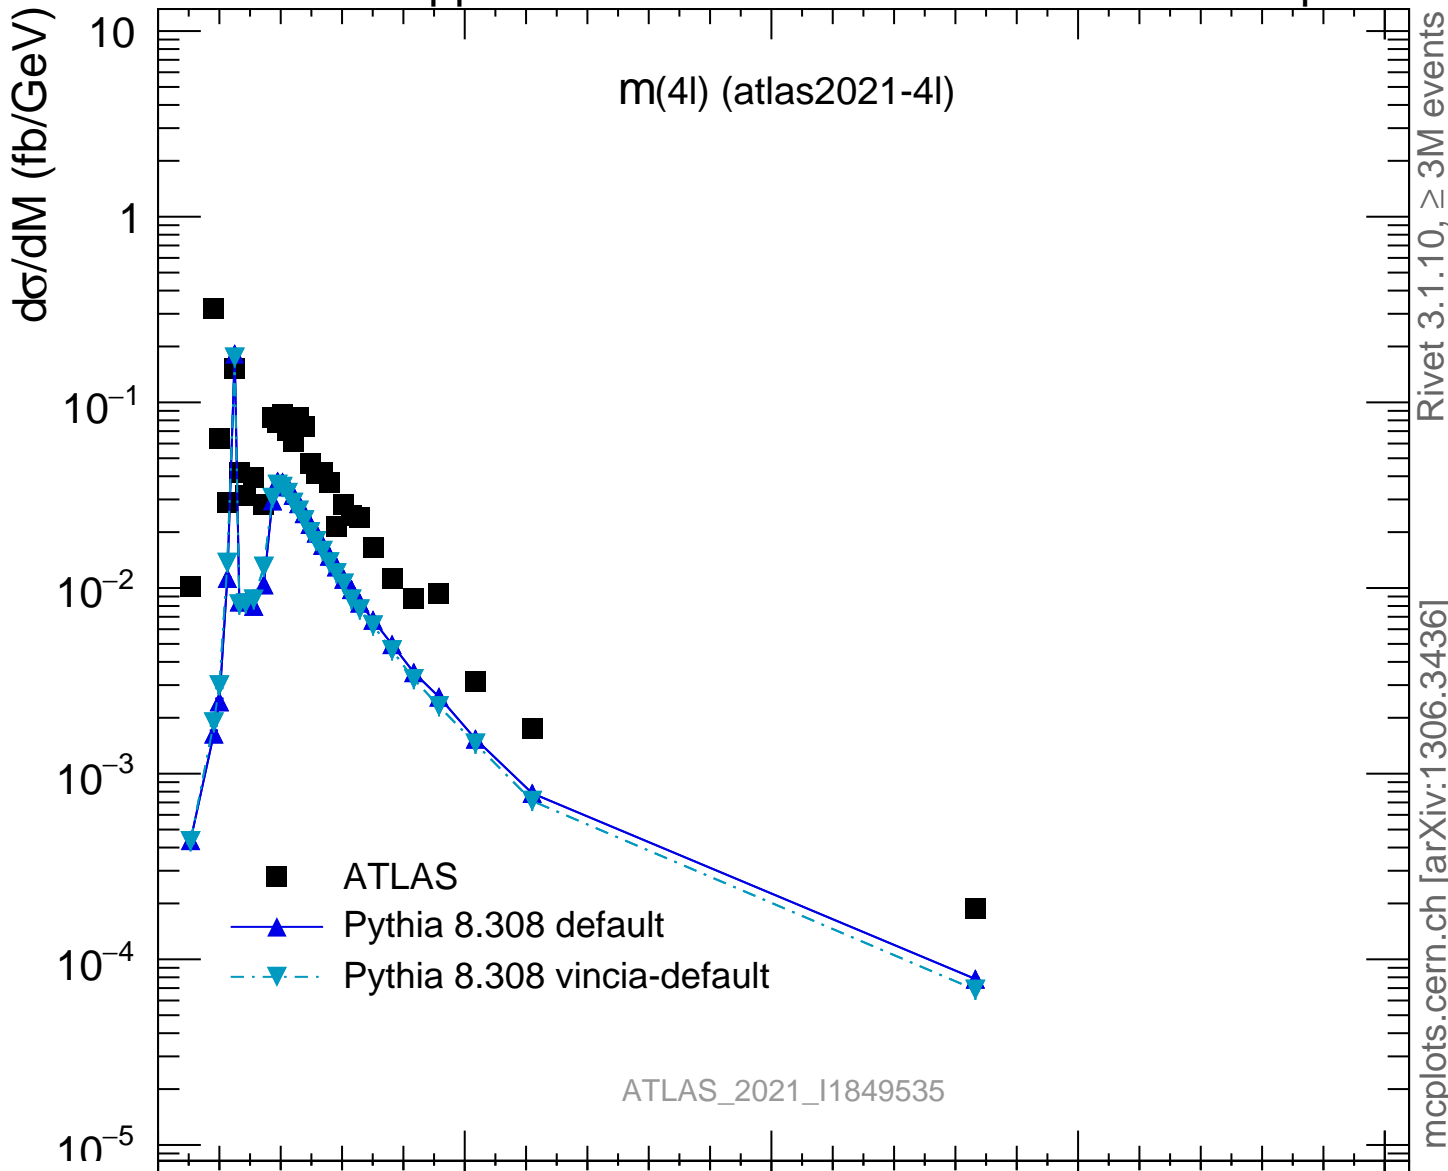

13000 GeV pp

4-lepton

Rivet 3.1.10, $\geq 3M$ events
mcplots.cern.ch [arXiv:1306.3436]