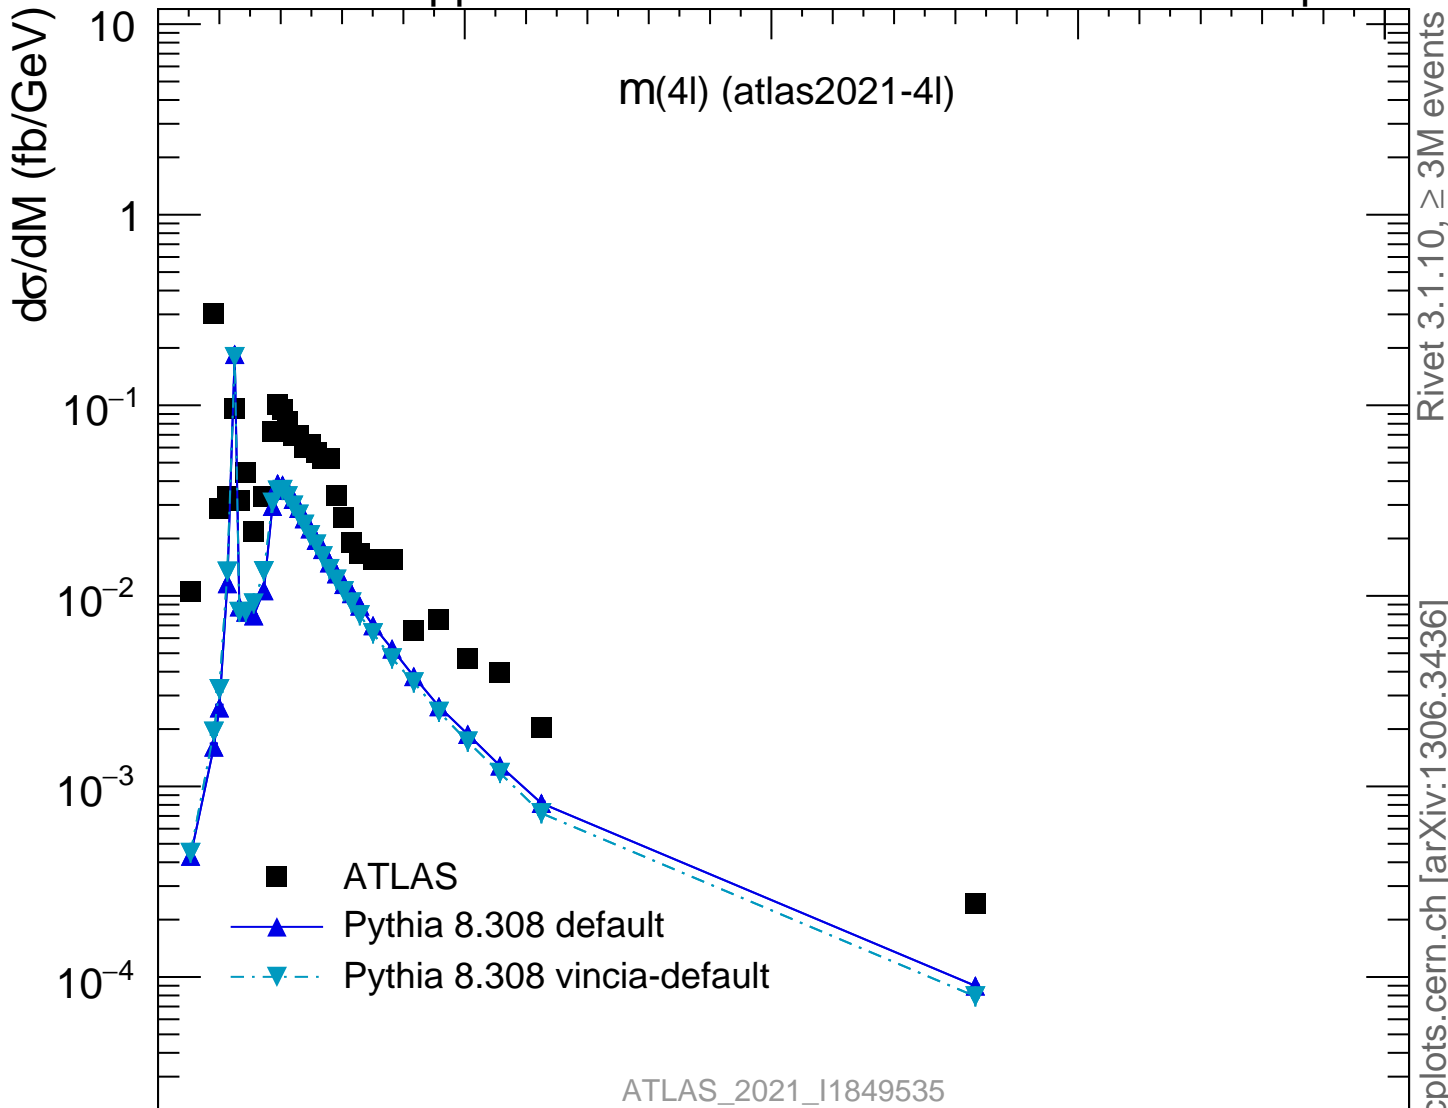

13000 GeV pp

4-lepton

Rivet 3.1.10, $\geq 3M$ events
mcplots.cern.ch [arXiv:1306.3436]