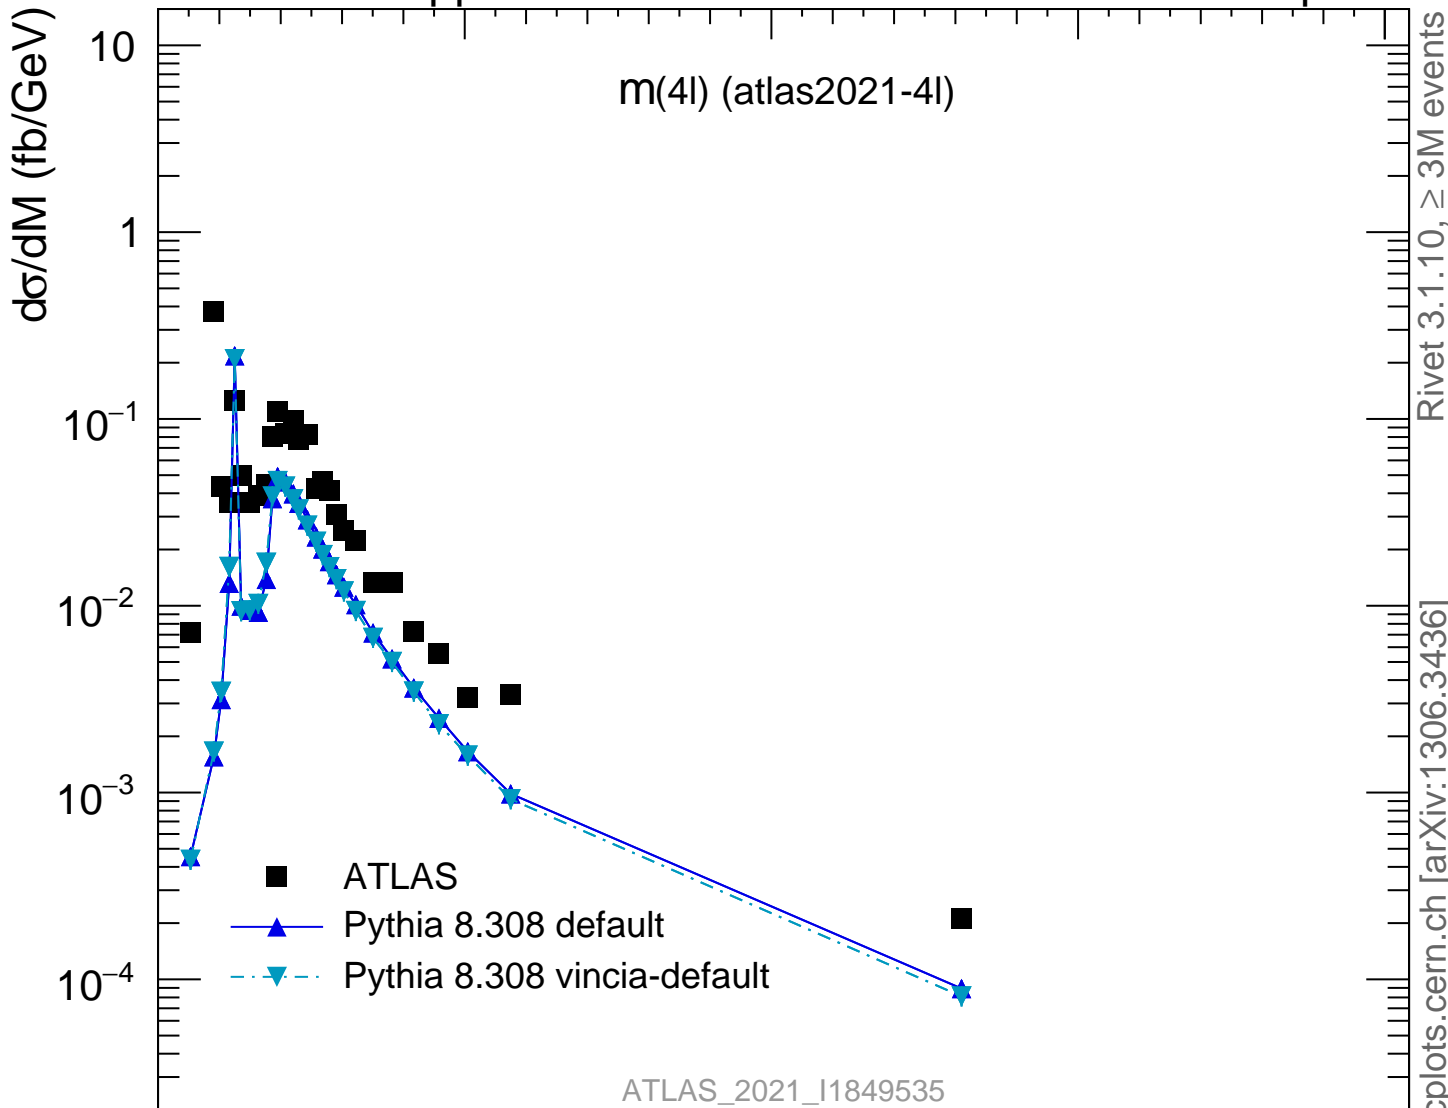

13000 GeV pp

4-lepton

Rivet 3.1.10, $\geq 3M$ events
mcplots.cern.ch [arXiv:1306.3436]