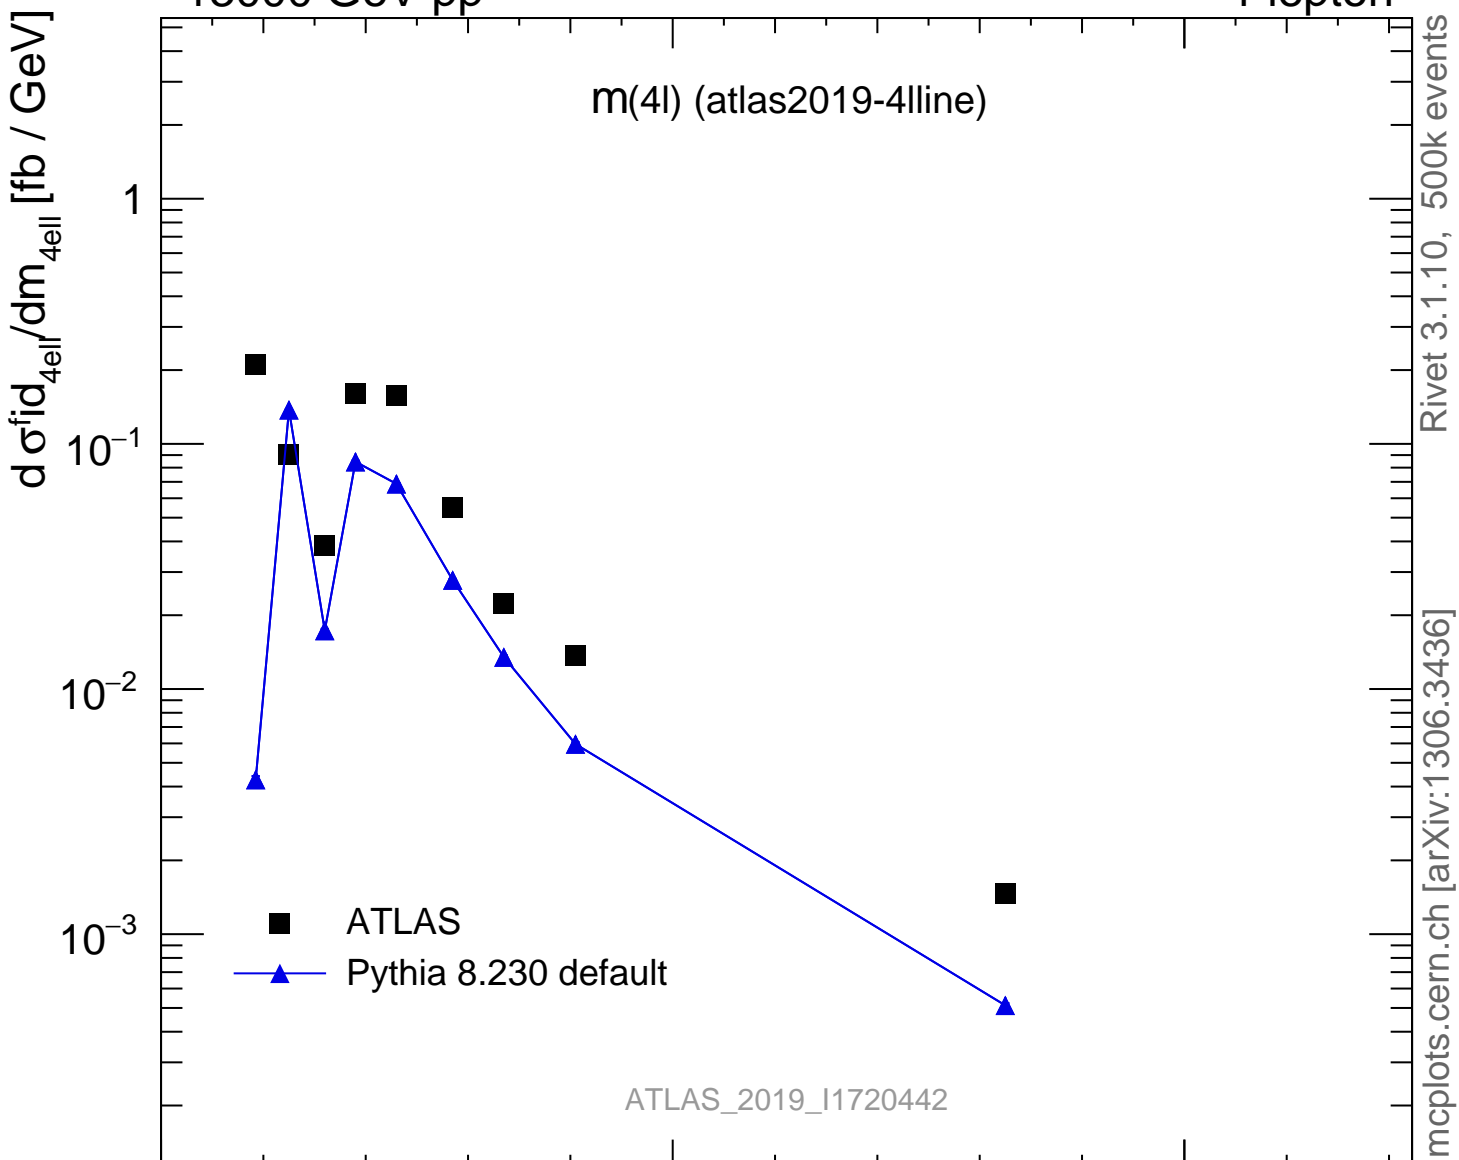

13000 GeV pp

4-lepton

$m(4l)$ (atlas2019-4lline)

Rivet 3.1.10, 500k events
mcplots.cern.ch [arXiv:1306.3436]