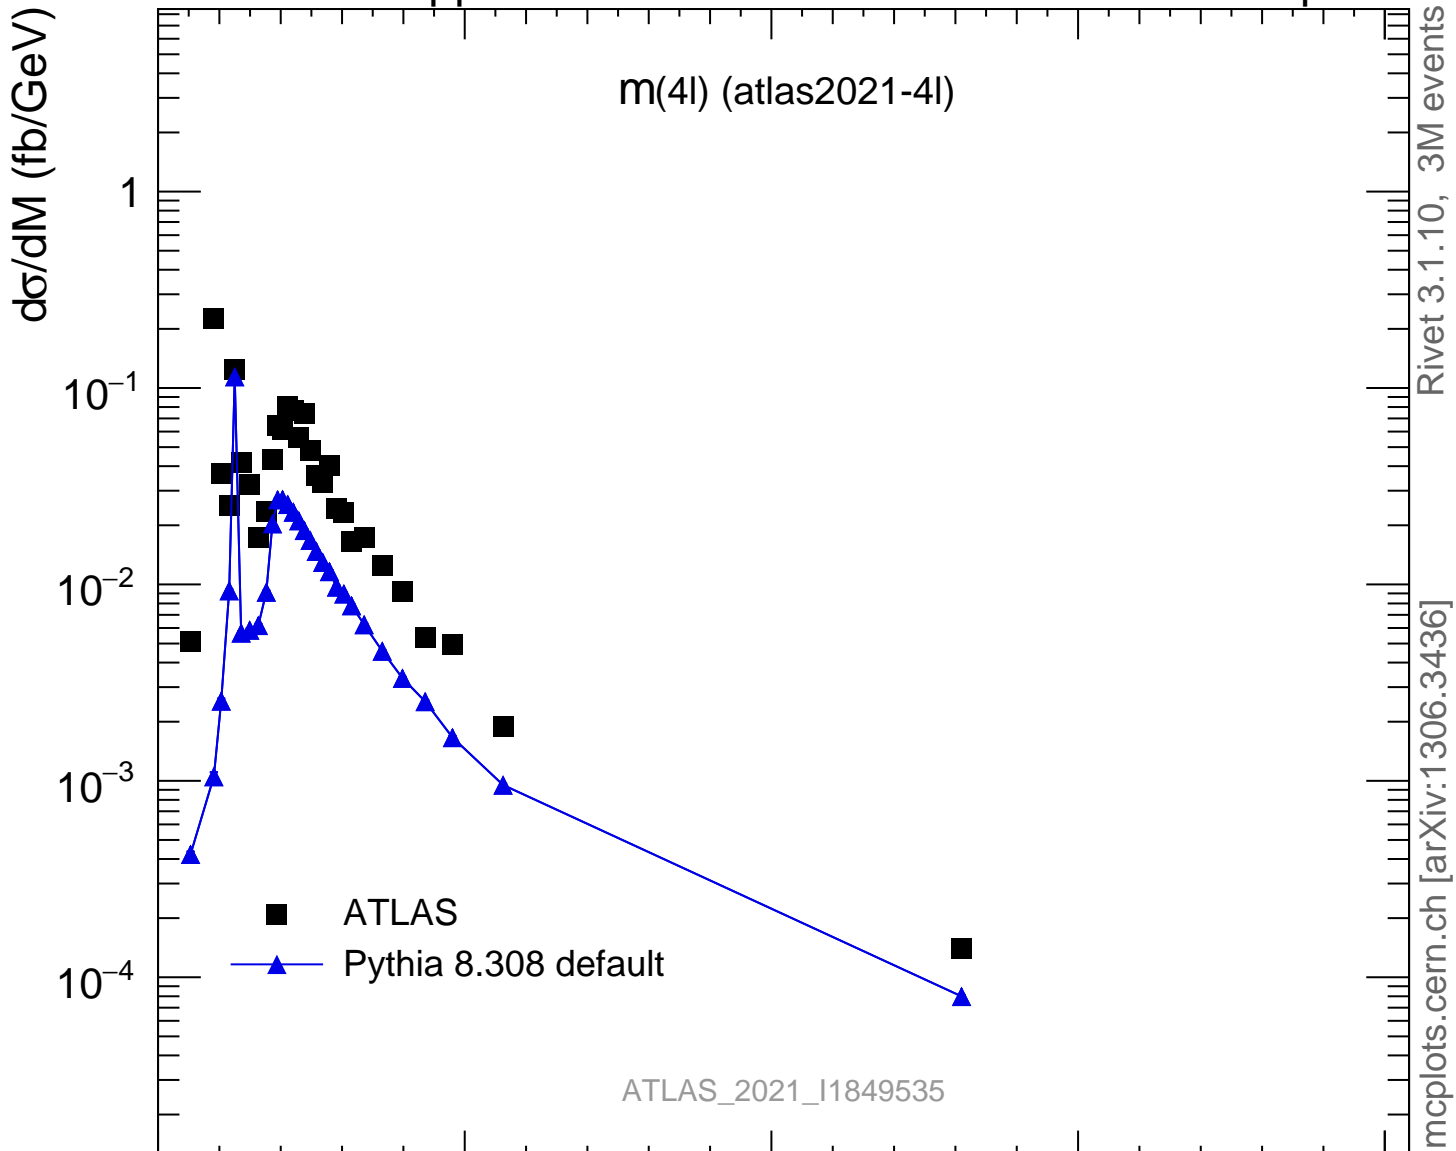

13000 GeV pp

4-lepton

Rivet 3.1.10, 3M events
mcplots.cern.ch [arXiv:1306.3436]