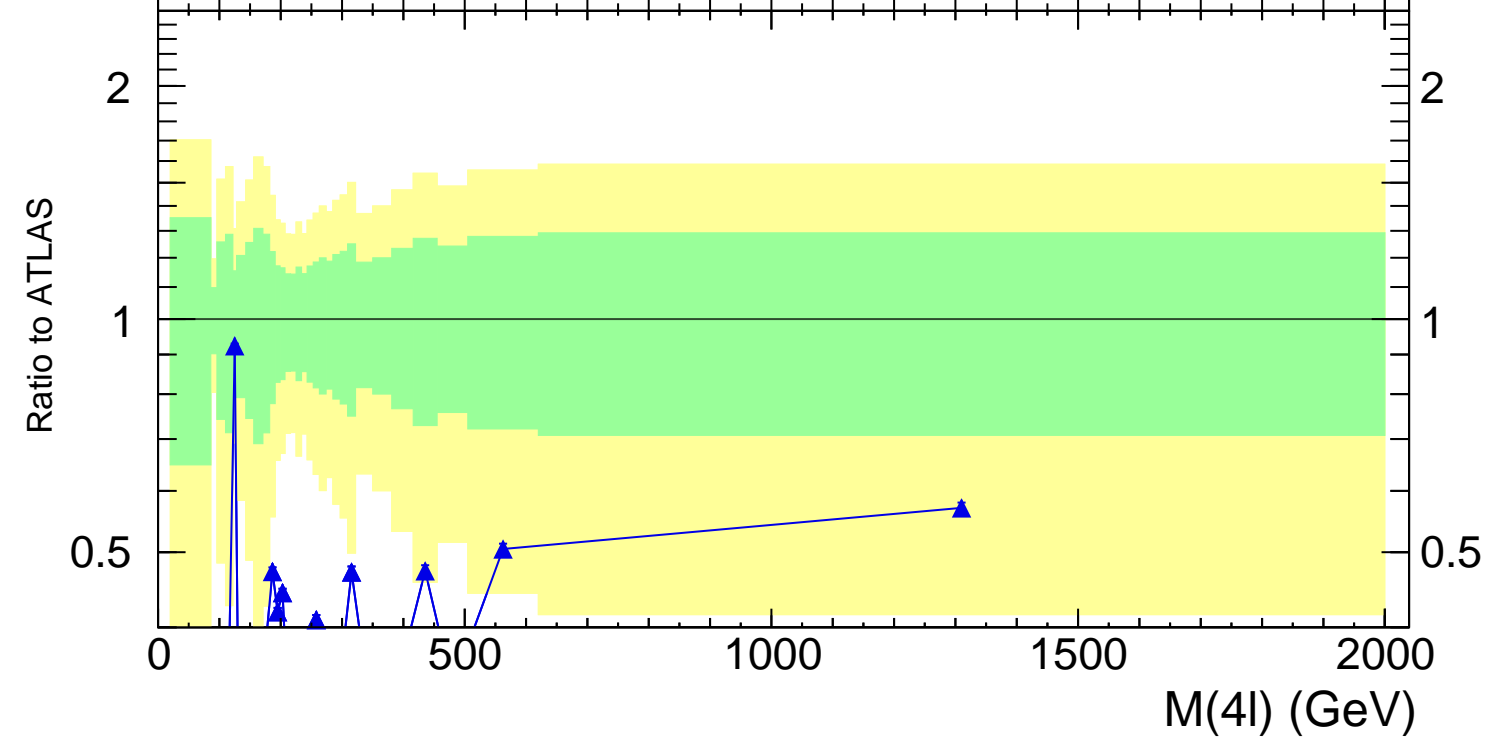

13000 GeV pp

4-lepton

Rivet 3.1.10, 3M events
mcplots.cern.ch [arXiv:1306.3436]