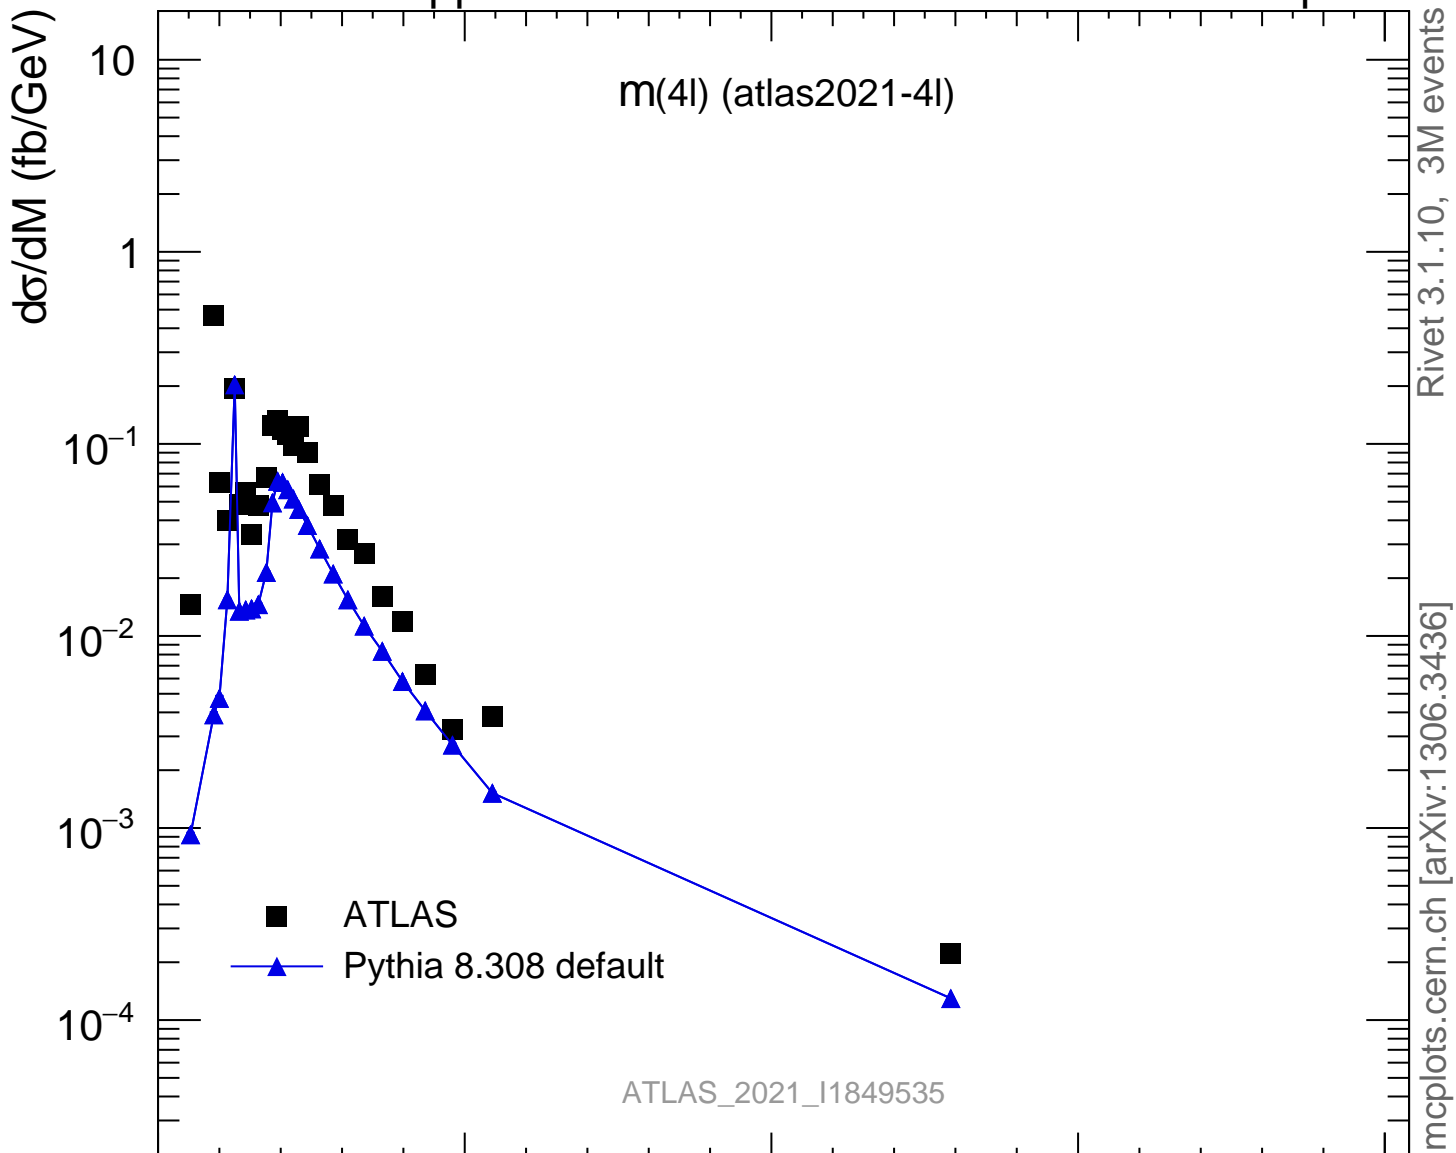

13000 GeV pp

4-lepton

Rivet 3.1.10, 3M events
mcplots.cern.ch [arXiv:1306.3436]