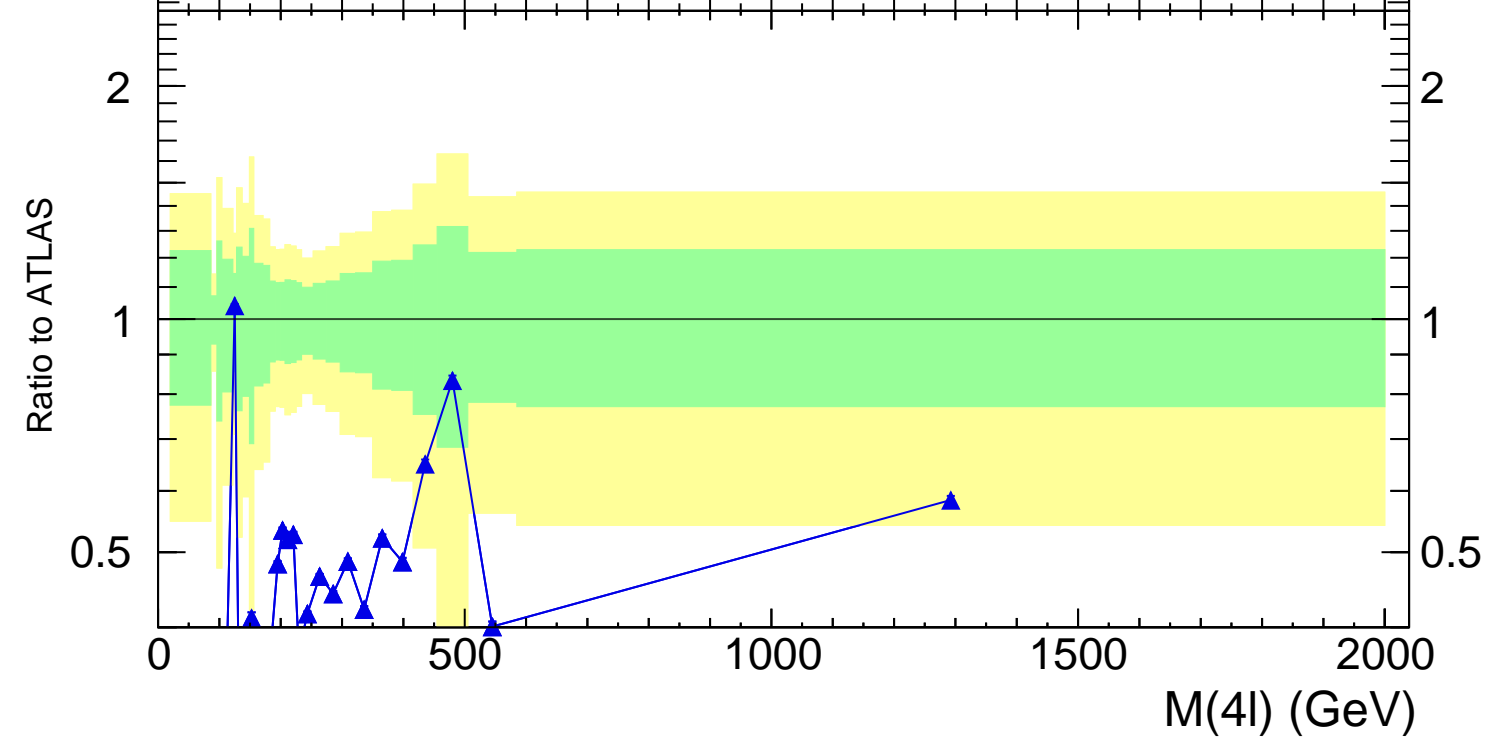

13000 GeV pp

4-lepton

Rivet 3.1.10, 3M events
mcplots.cern.ch [arXiv:1306.3436]