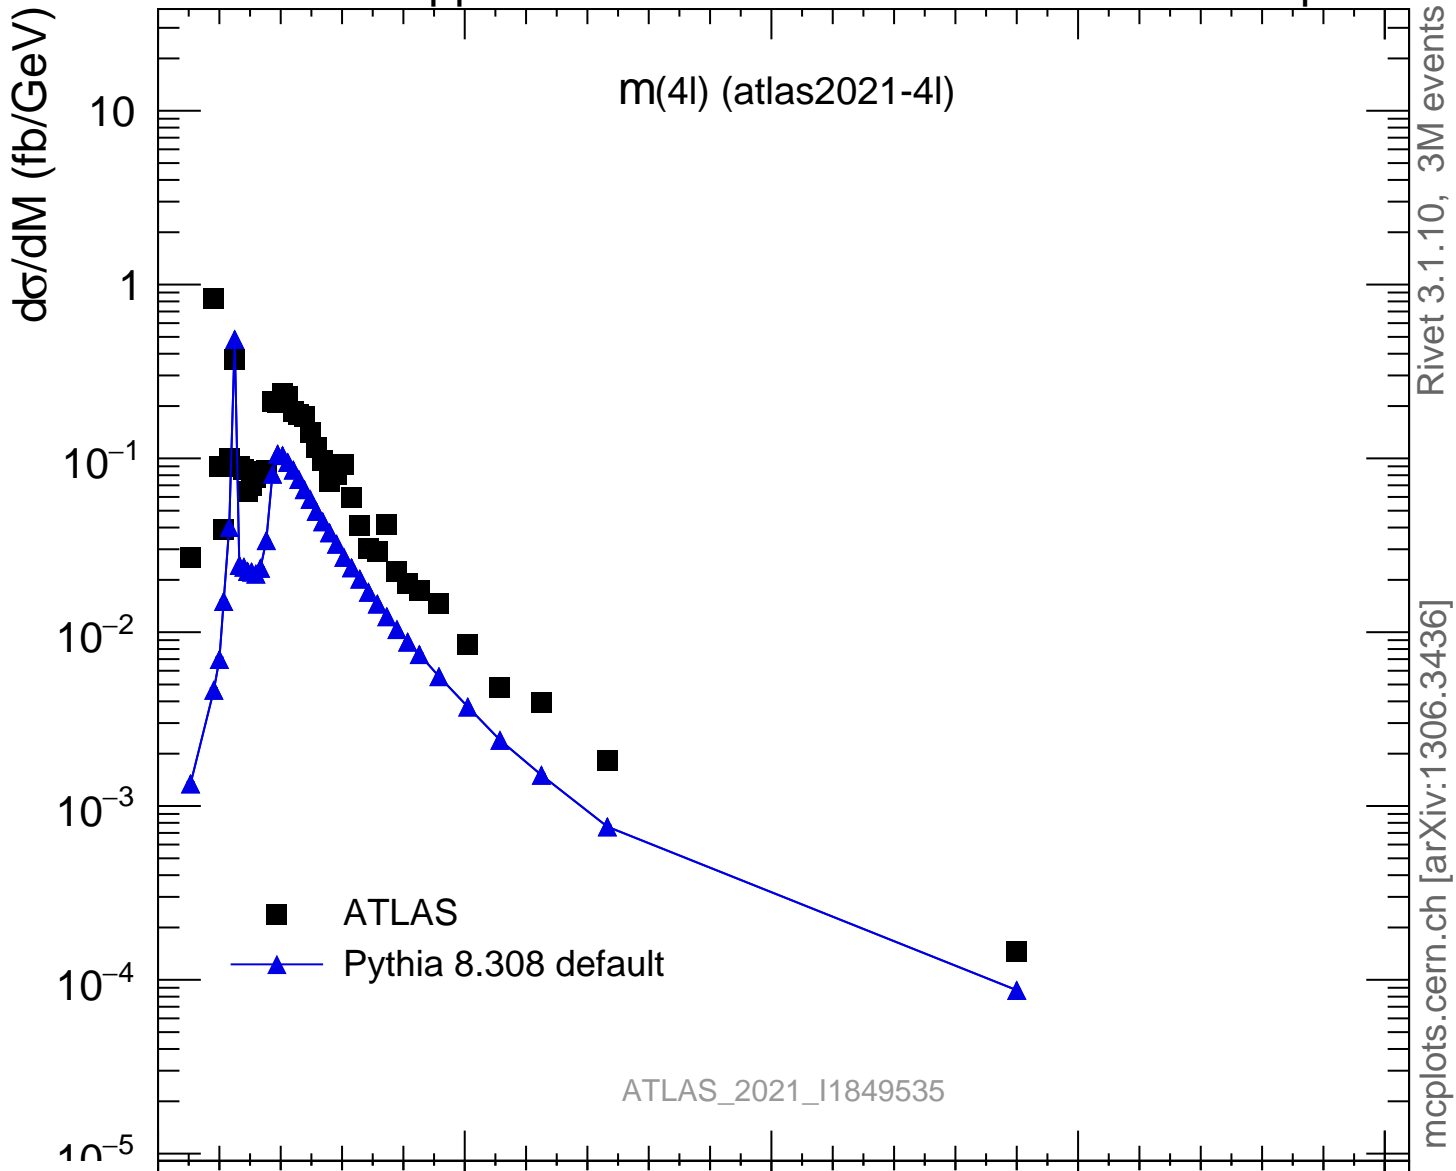

13000 GeV pp

4-lepton

Rivet 3.1.10, 3M events
mcplots.cern.ch [arXiv:1306.3436]