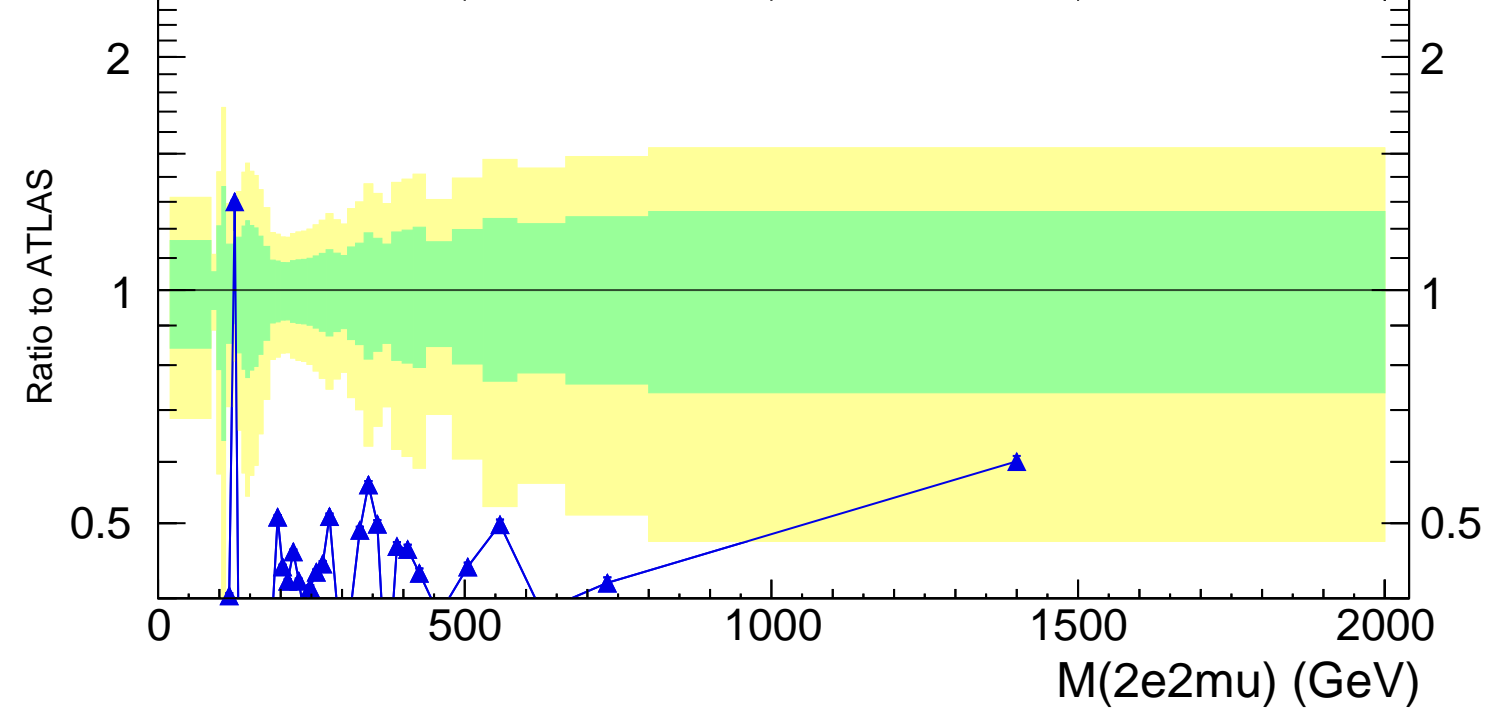

13000 GeV pp

4-lepton

Rivet 3.1.10, 3M events
mcplots.cern.ch [arXiv:1306.3436]