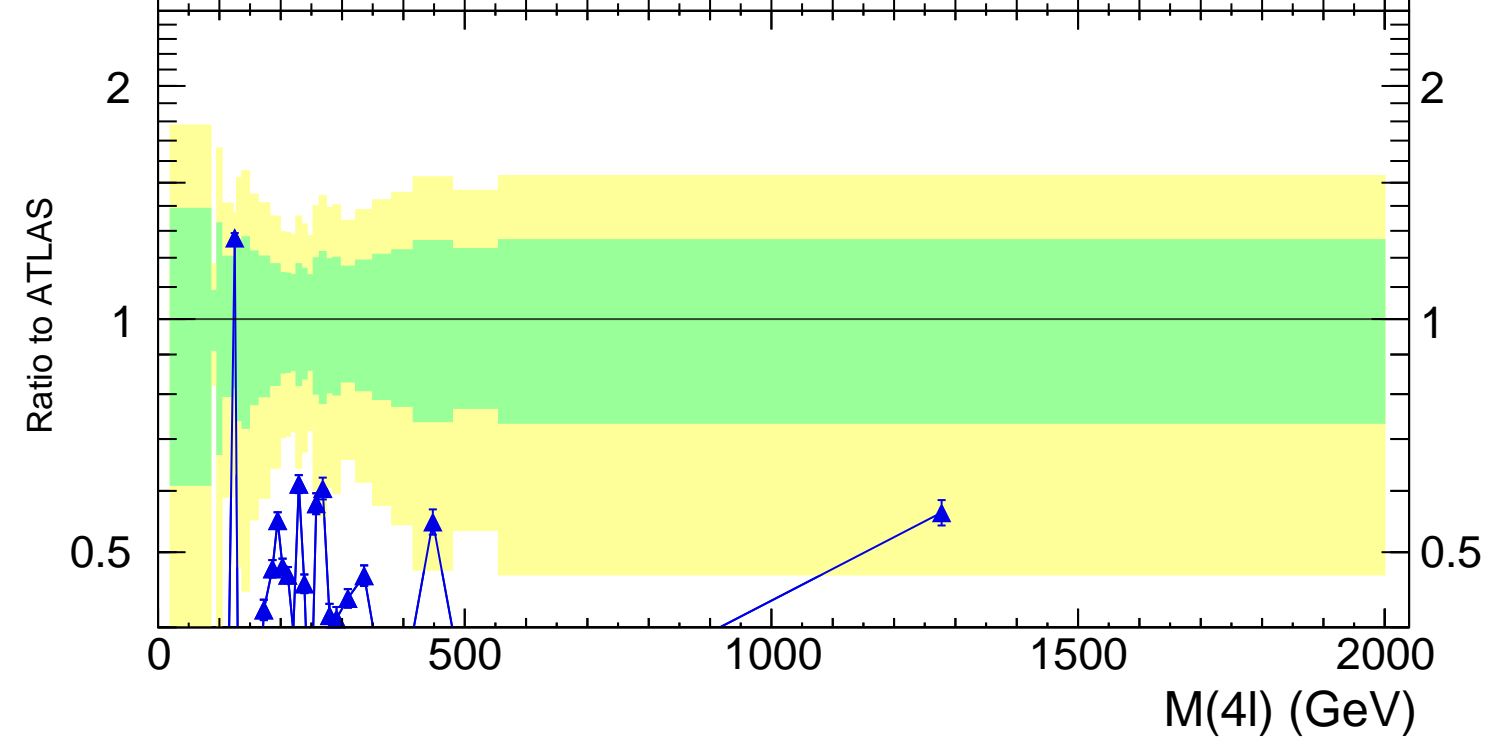

13000 GeV pp

4-lepton

Rivet 3.1.10, 500k events

mcplots.cern.ch [arXiv:1306.3436]