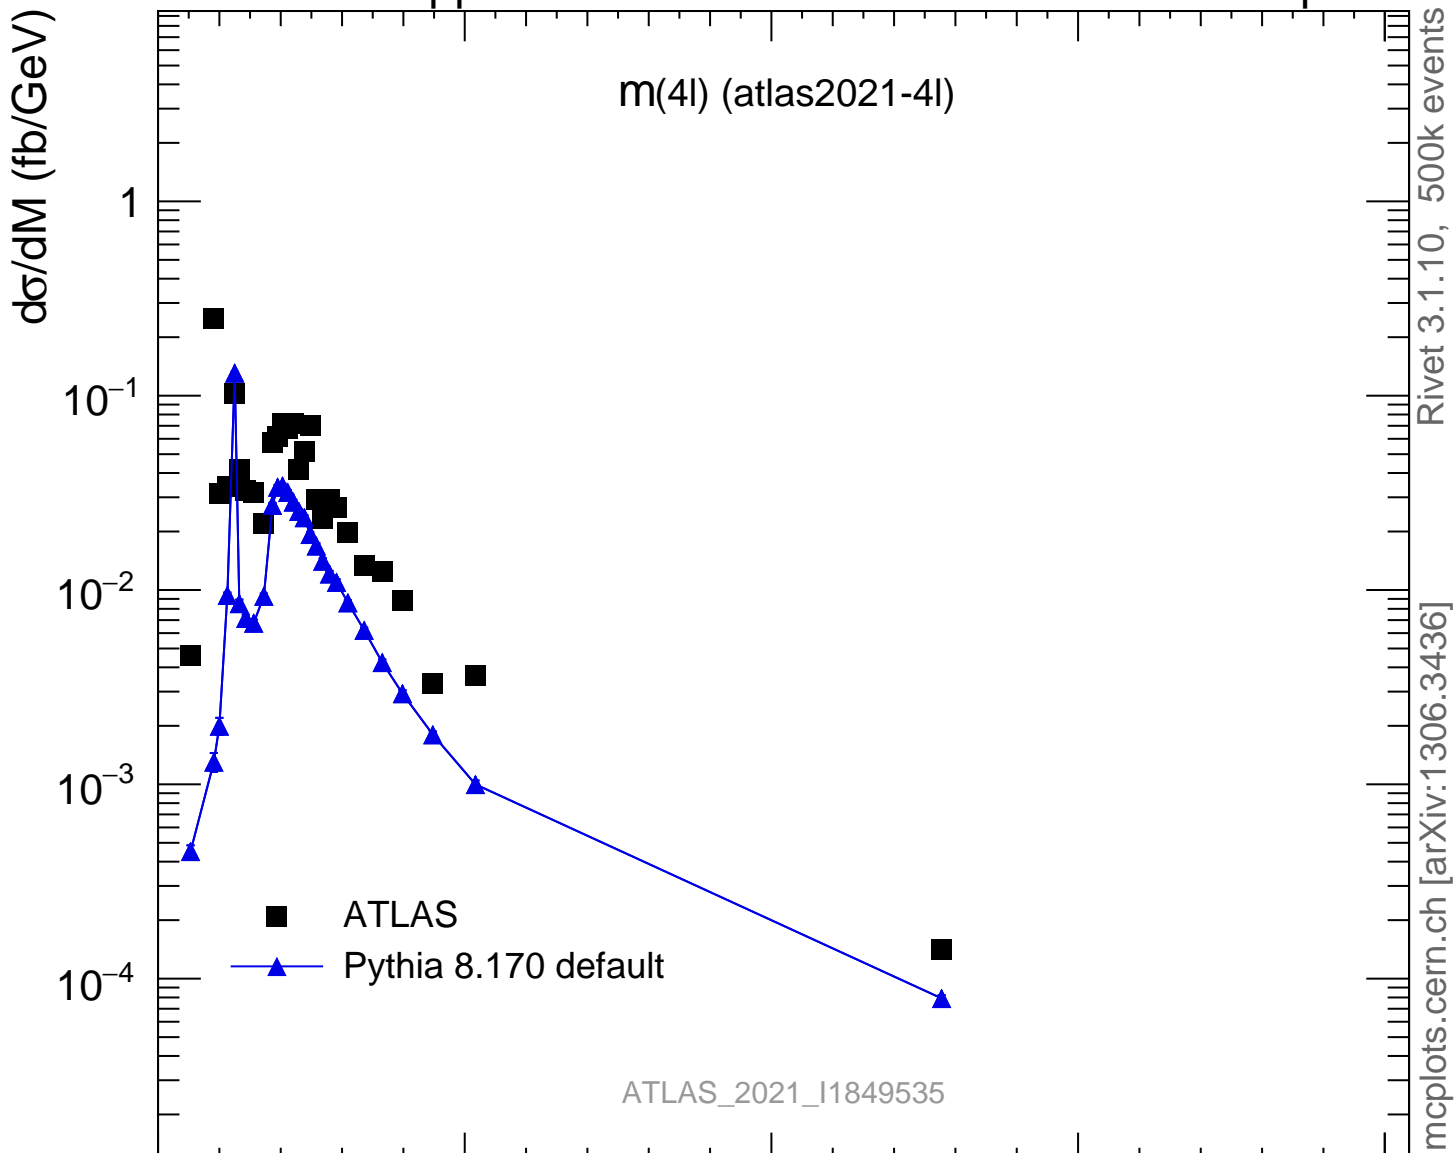

13000 GeV pp

4-lepton

Rivet 3.1.10, 500k events

mcplots.cern.ch [arXiv:1306.3436]